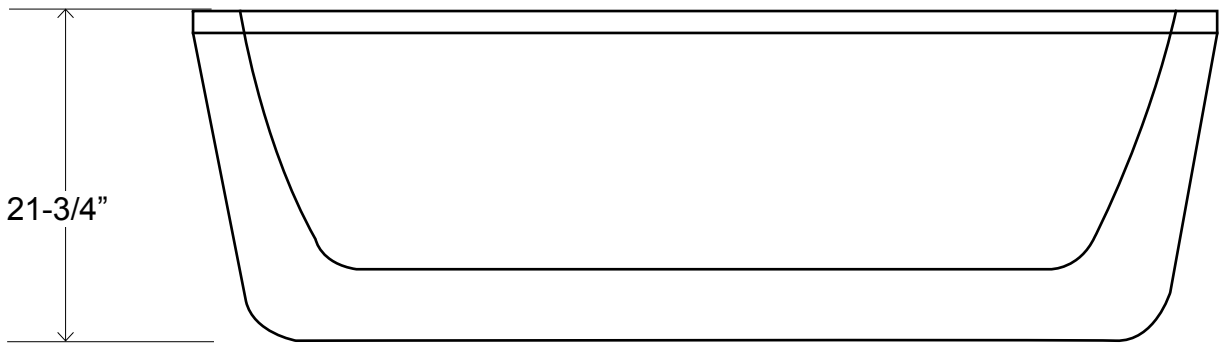

70" Free Standing Acrylic Tub

Dimensions	70" L x 32" W x 21-3/4" H
Water Capacity	60 gallons
Tub Weight Uncrated	75 lbs.
Water Depth	16 1/2" H (to the rim)
Faucet Configurations	No rim holes / 7" rim holes

Measurements may vary by up to 1/2"