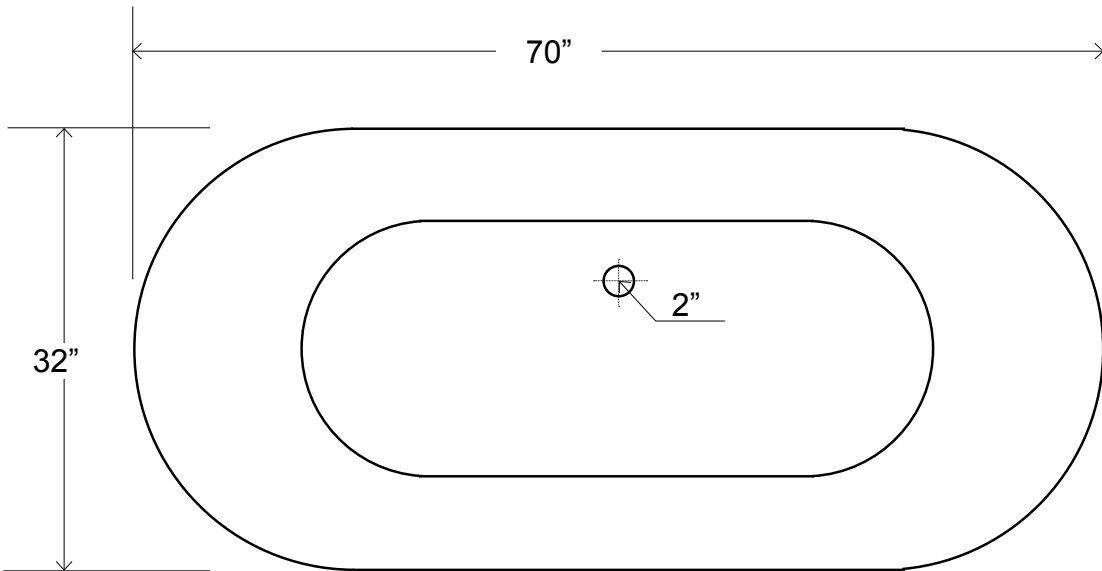

70" Free Standing Acrylic Tub

Dimensions	70" L x 32" W x 21-3/4" H
Water Capacity	60 gallons
Tub Weight Uncrated	75 lbs.
Water Depth	16 1/2" H (to the rim)
Faucet Configurations	No rim holes / 7" rim holes

Measurements may vary by up to 1/2"