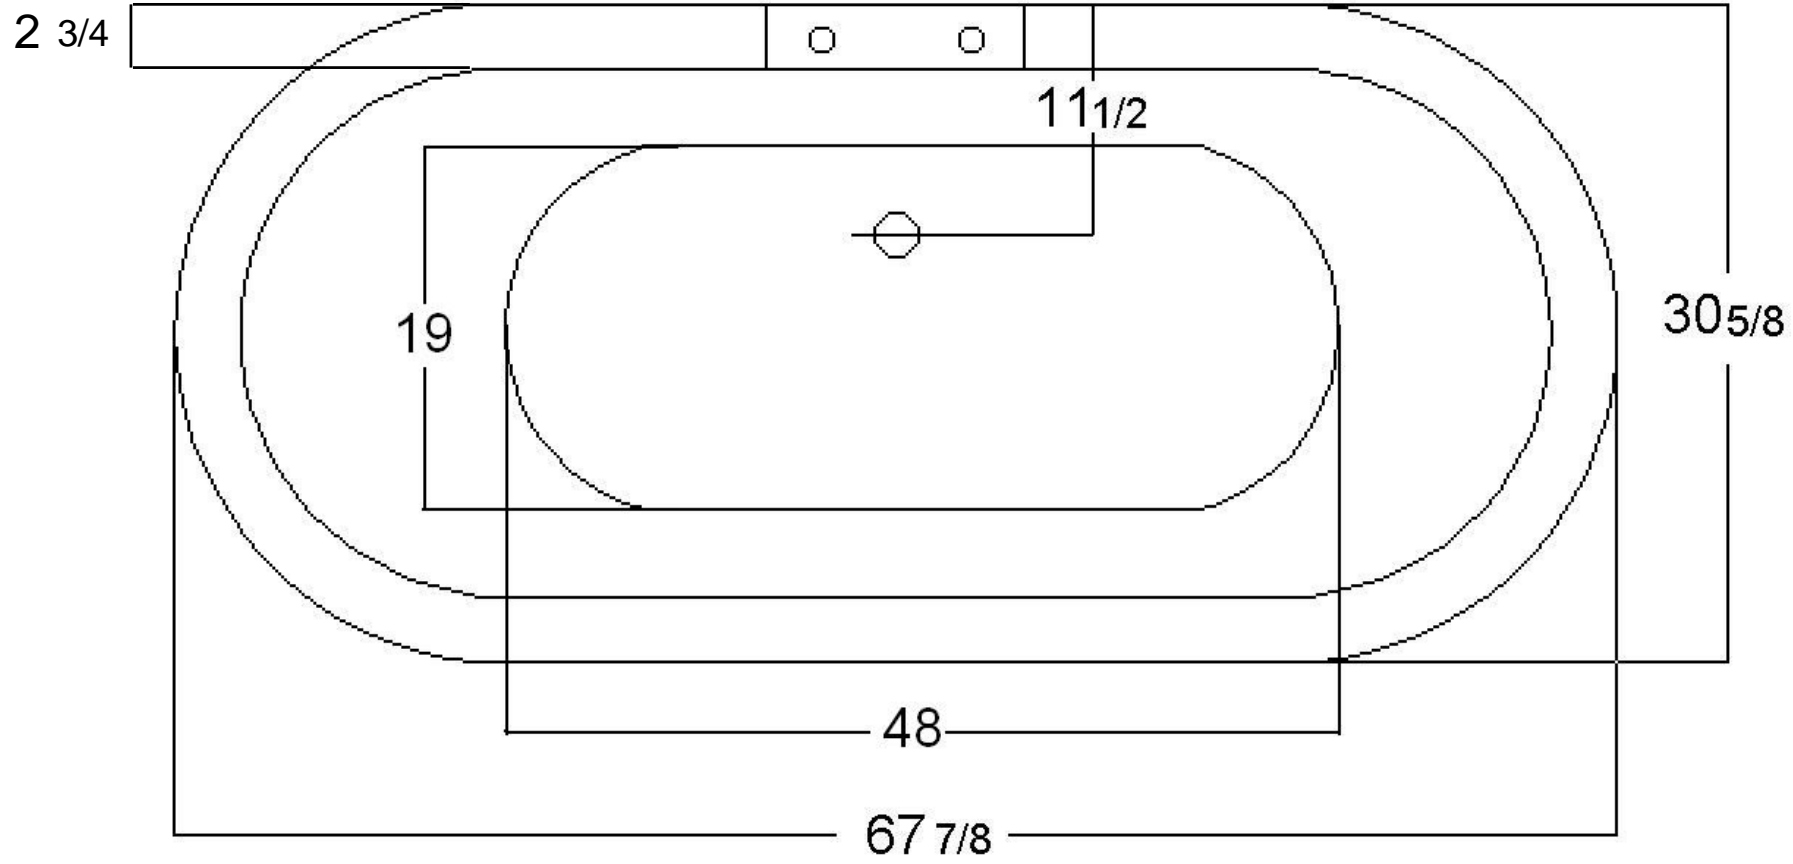

# Acrylic Double-ended Claw-foot bathtub

## Specifications:

- .  $67\frac{7}{8}$ " L x  $30\frac{5}{8}$ " W x  $25\frac{1}{4}$ " H
- . Capacity: 56 gallons
- . Empty weight: 75 pounds
- . Filled weight: 568 pounds

## Hole Dimensions:

- . Outlet diameter: 2"
- . Overflow diameter:  $2\frac{1}{4}$ "
- . Faucet diameter:  $1\frac{3}{8}$ "
- . Faucet spacing:  $7\frac{1}{4}$ "  $\phi$
- . Faucet to overflow:  $2\frac{1}{4}$ "  $\phi$