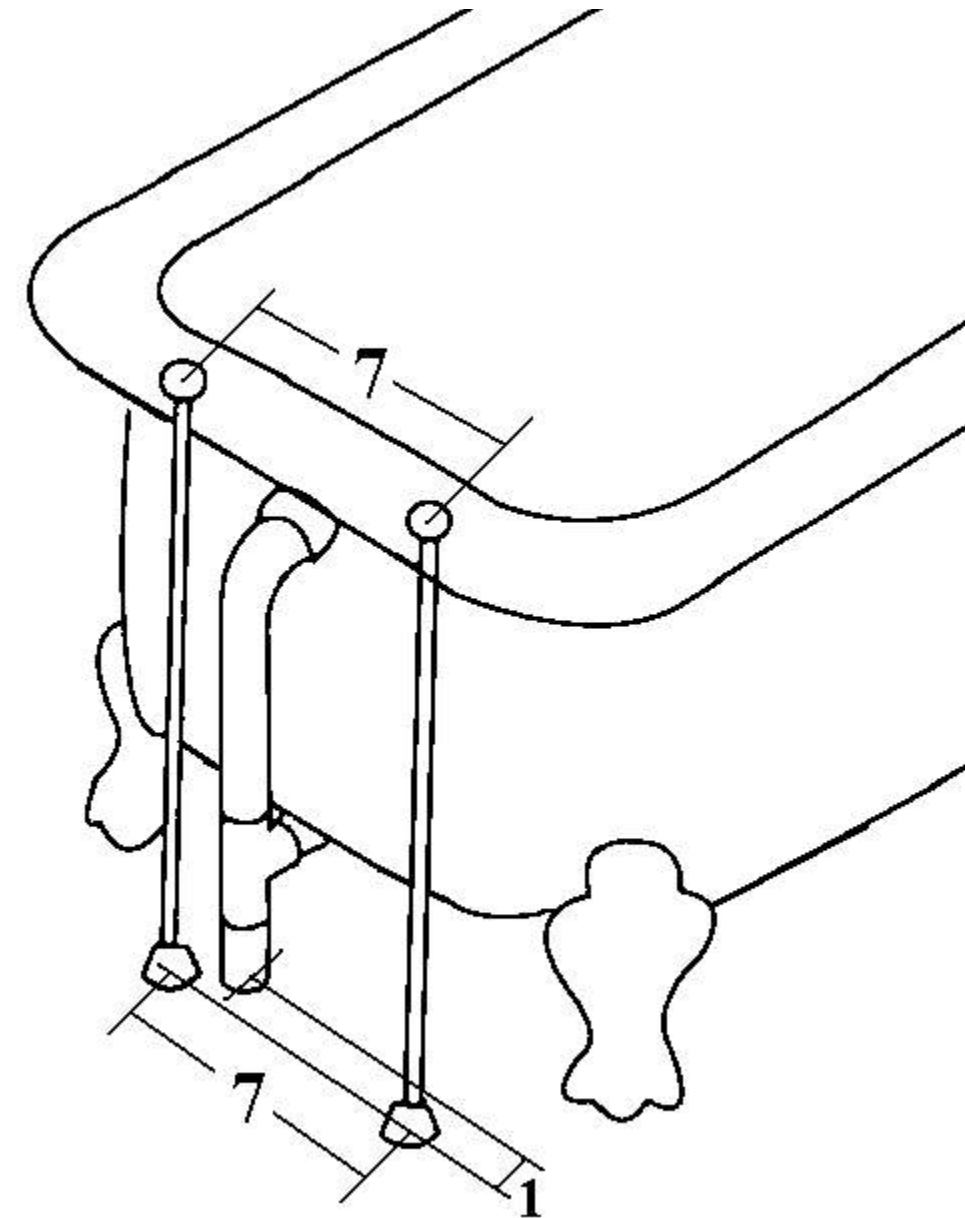

# Acrylic Double-ended Claw-foot bathtub

## Specifications:

- .  $67\frac{7}{8}$ " L x  $30\frac{5}{8}$ " W x  $25\frac{1}{4}$ " H
- . Capacity: 56 gallons
- . Empty weight: 75 pounds
- . Filled weight: 568 pounds

## Hole Dimensions:

- . Outlet diameter: 2"
- . Overflow diameter:  $2\frac{1}{4}$ "
- . Faucet diameter:  $1\frac{3}{8}$ "
- . Faucet spacing:  $7\frac{1}{4}$ "  $\phi$
- . Faucet to overflow:  $2\frac{1}{4}$ "  $\phi$