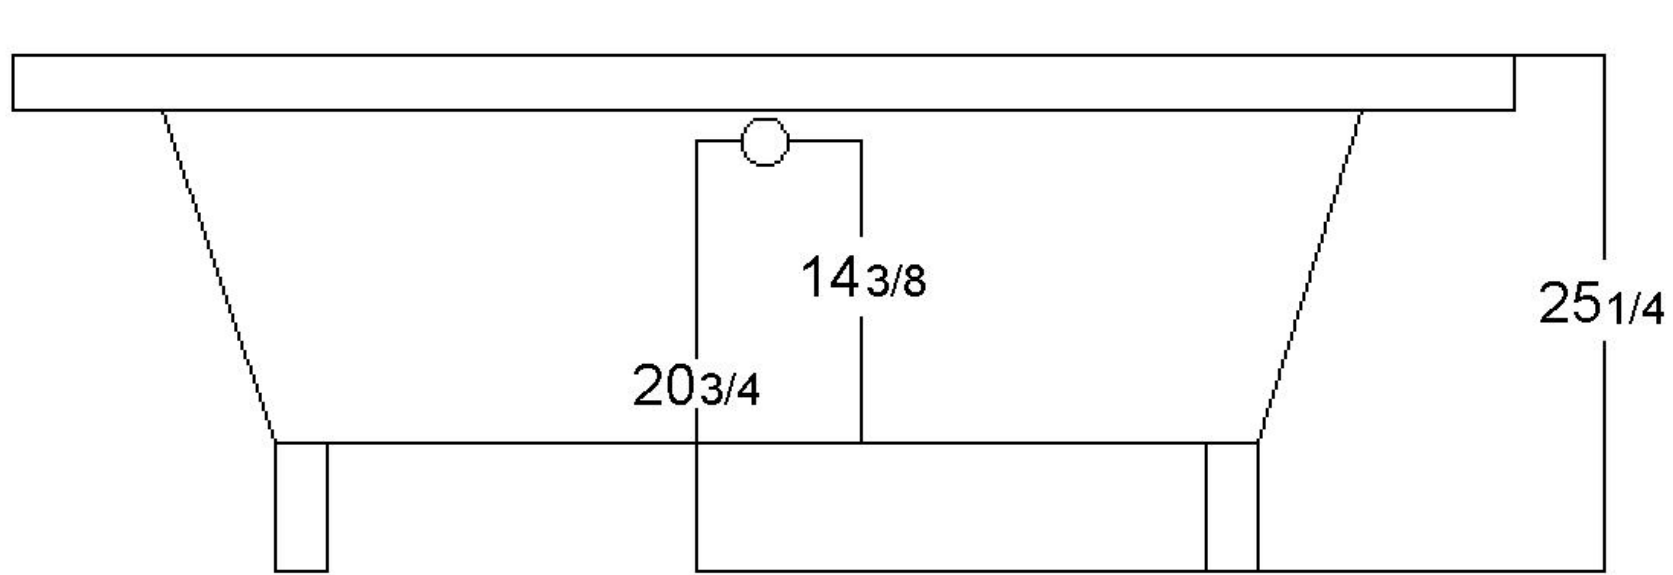

# Acrylic Double-ended Claw-foot bathtub

## Specifications:

- .  $67\frac{7}{8}$ " L x  $30\frac{5}{8}$ " W x  $25\frac{1}{4}$ " H
- . Capacity: 56 gallons
- . Empty weight: 75 pounds
- . Filled weight: 568 pounds

## Hole Dimensions:

- . Outlet diameter: 2"
- . Overflow diameter:  $2\frac{1}{4}$ "
- . Faucet diameter:  $1\frac{3}{8}$ "
- . Faucet spacing:  $7\frac{1}{4}$ "  $\phi$
- . Faucet to overflow:  $2\frac{1}{4}$ "  $\phi$