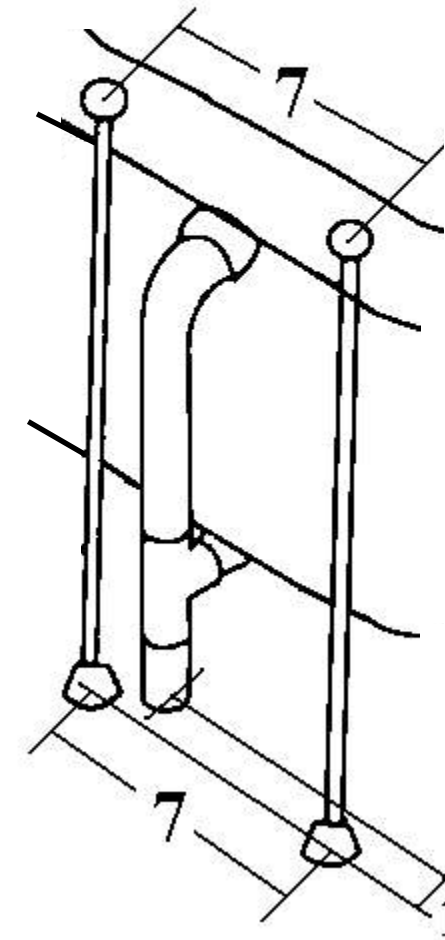

Acrylic Double-ended Claw-foot bathtub

Specifications:

- . 70" L x 30 5/8" W x 23 1/2" H
- . Capacity: 56 gallons
- . Empty weight: 75 pounds
- . Filled weight: 568 pounds

Hole Dimensions:

- . Outlet diameter: 2"
- . Overflow diameter: 2 1/4 "
- . Faucet diameter: 1 3/8"
- . Faucet spacing: 7" ϕ
- . Faucet to overflow: 2 1/4 " ϕ

Tolerances are +/- 1/8"