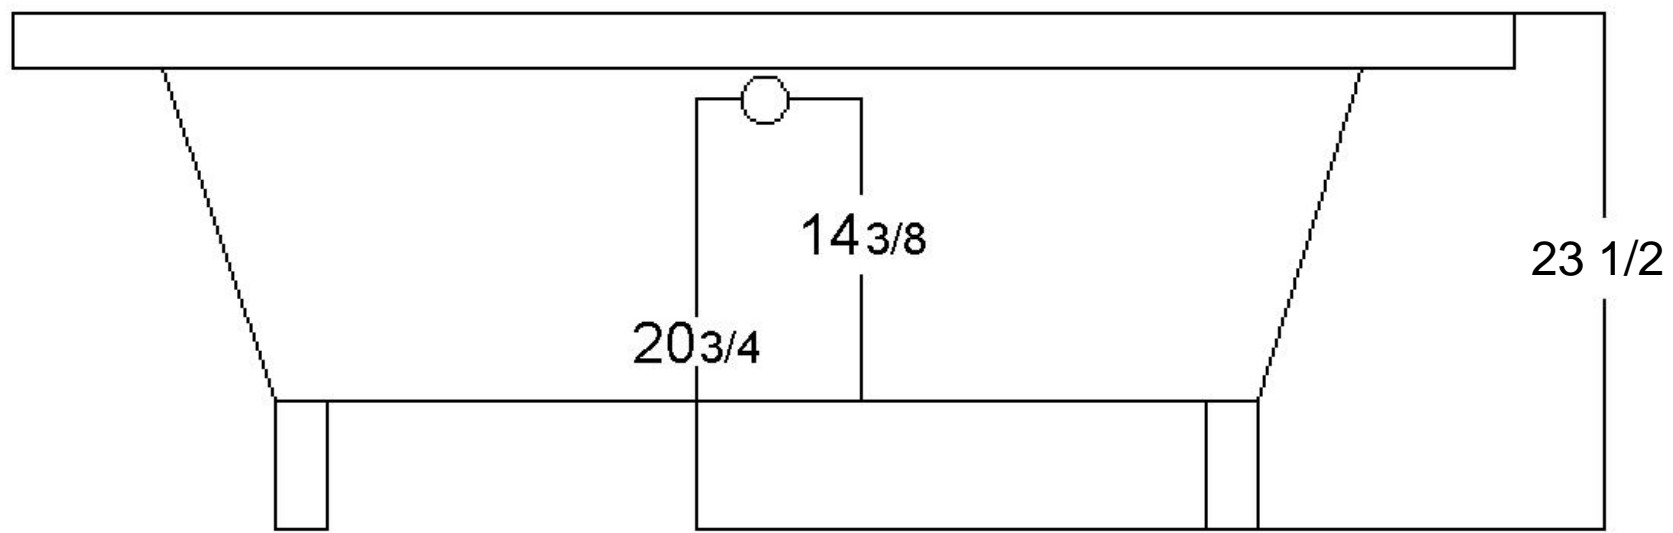

Acrylic Double-ended Claw-foot bathtub

Specifications:

- . 70" L x 30 5/8" W x 23 1/2" H
- . Capacity: 56 gallons
- . Empty weight: 75 pounds
- . Filled weight: 568 pounds

Hole Dimensions:

- . Outlet diameter: 2"
- . Overflow diameter: 2 1/4 "
- . Faucet diameter: 1 3/8"
- . Faucet spacing: 7" ϕ
- . Faucet to overflow: 2 1/4 " ϕ

Tolerances are +/- 1/8"