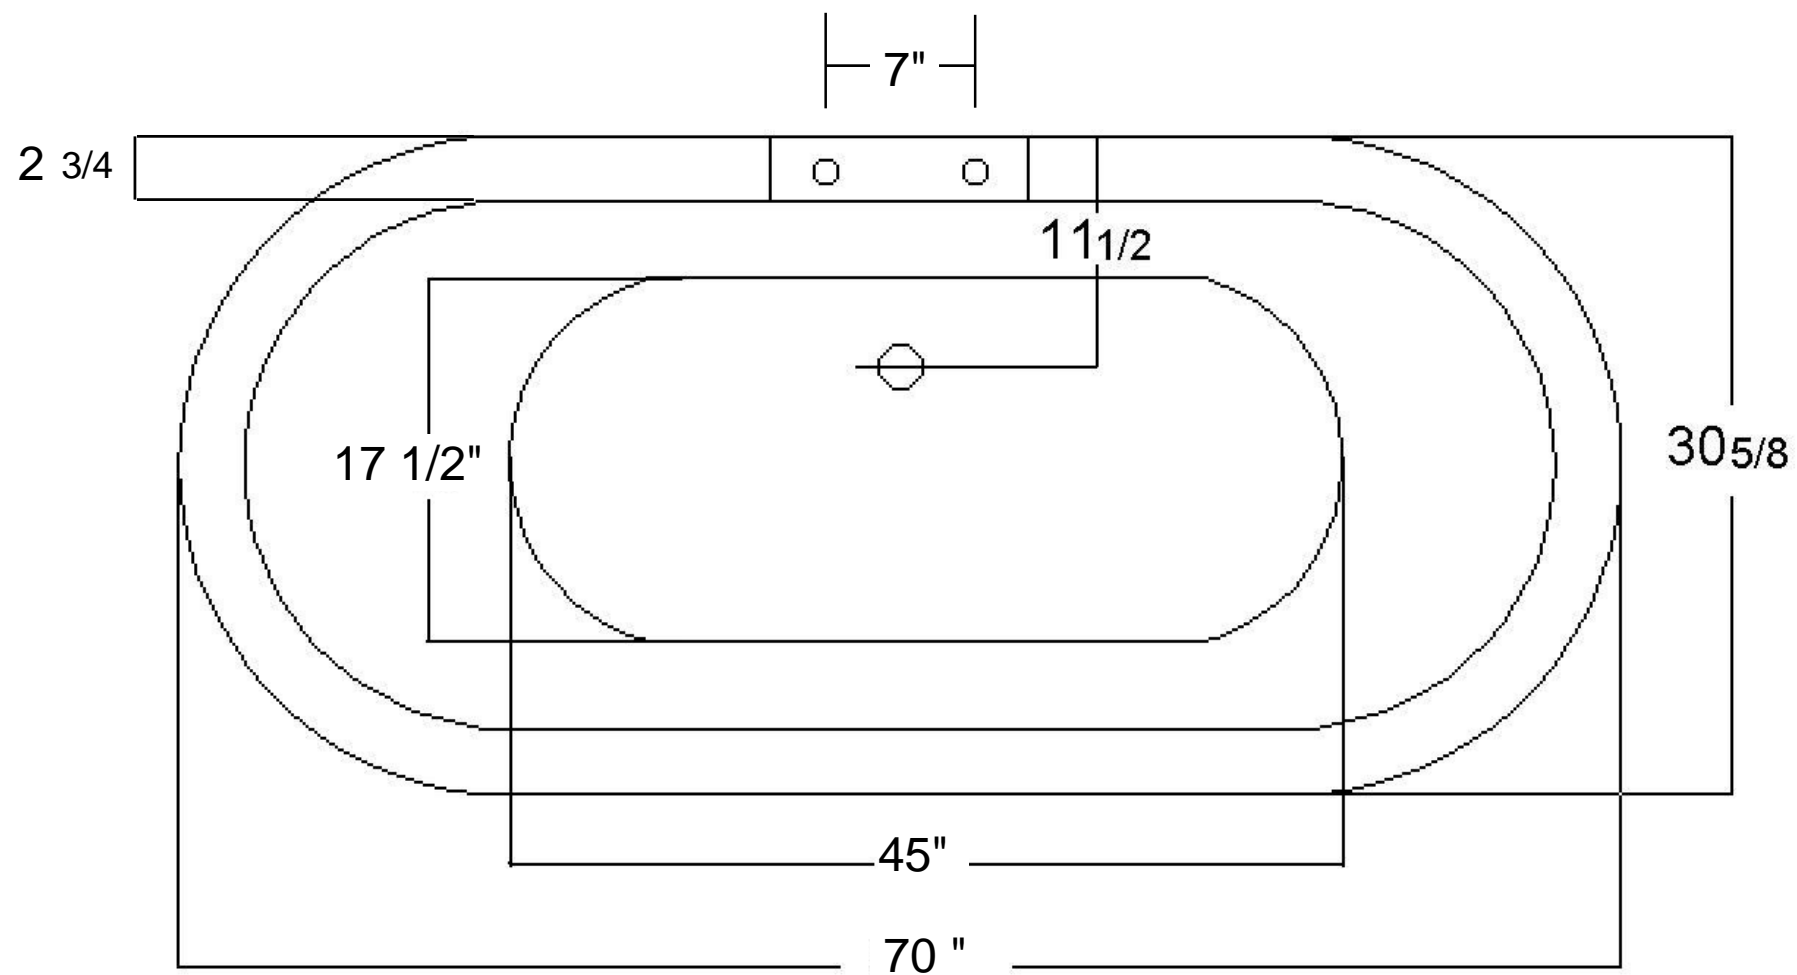

Acrylic Double-ended Claw-foot bathtub

Specifications:

- . 70" L x 30 5/8" W x 23 1/2" H
- . Capacity: 56 gallons
- . Empty weight: 75 pounds
- . Filled weight: 568 pounds

Hole Dimensions:

- . Outlet diameter: 2"
- . Overflow diameter: 2 1/4 "
- . Faucet diameter: 1 3/8"
- . Faucet spacing: 7" ϕ
- . Faucet to overflow: 2 1/4 " ϕ

Tolerances are +/- 1/8"