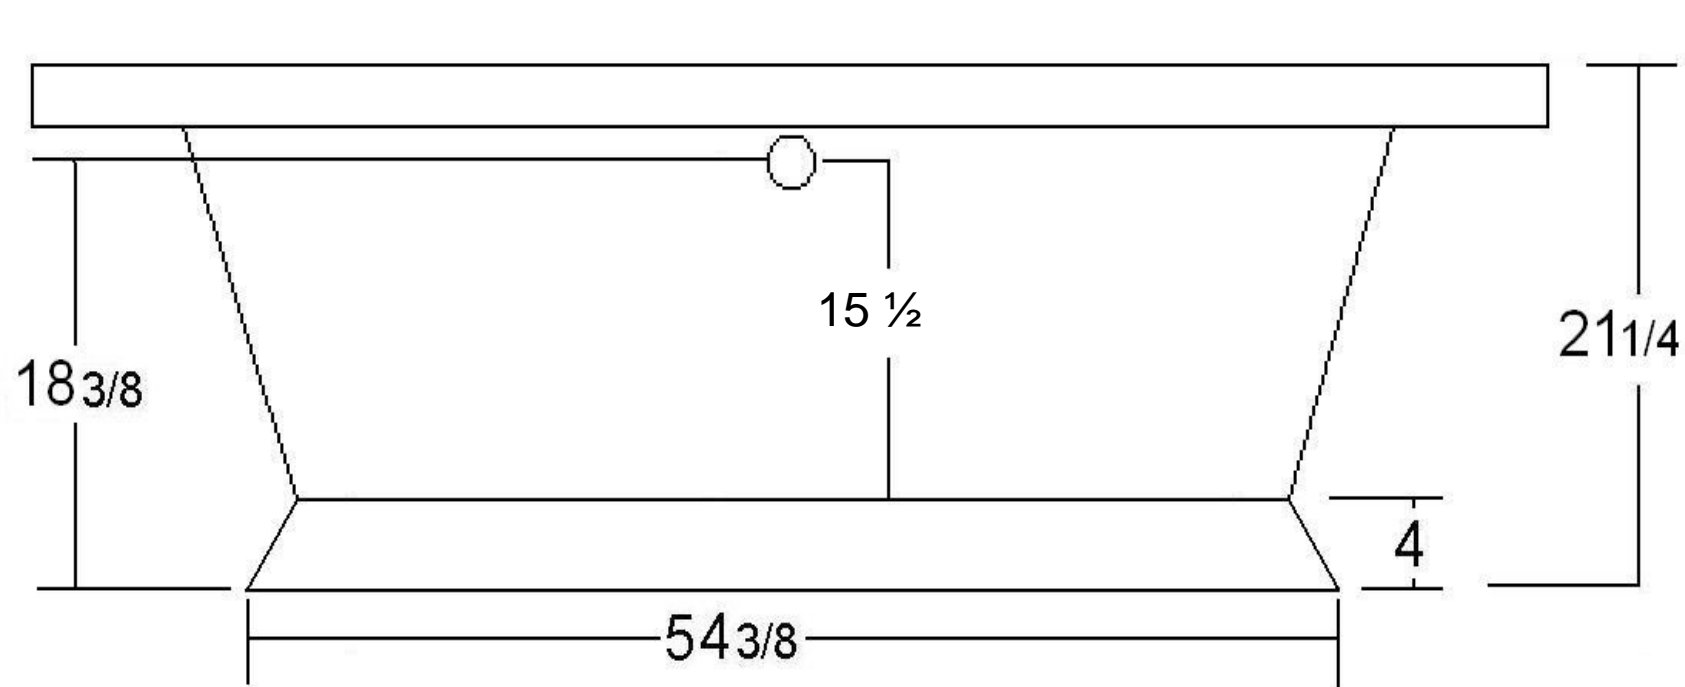

Acrylic Double-ended Pedestal bathtub

Specifications:

- . 70" L x 31 1/2" W x 21 1/4" H
- . Capacity: 56 gallons
- . Empty weight: 75 pounds
- . Filled weight: 568 pounds

Hole Dimensions:

- . Outlet diameter: 2"
- . Overflow diameter: 2 1/4 "
- . Faucet diameter: 1 3/8"
- . Faucet spacing: 7 1/4 " ϕ
- . Faucet to overflow: 2 1/4 " ϕ

Tolerances are +/- 1/8"