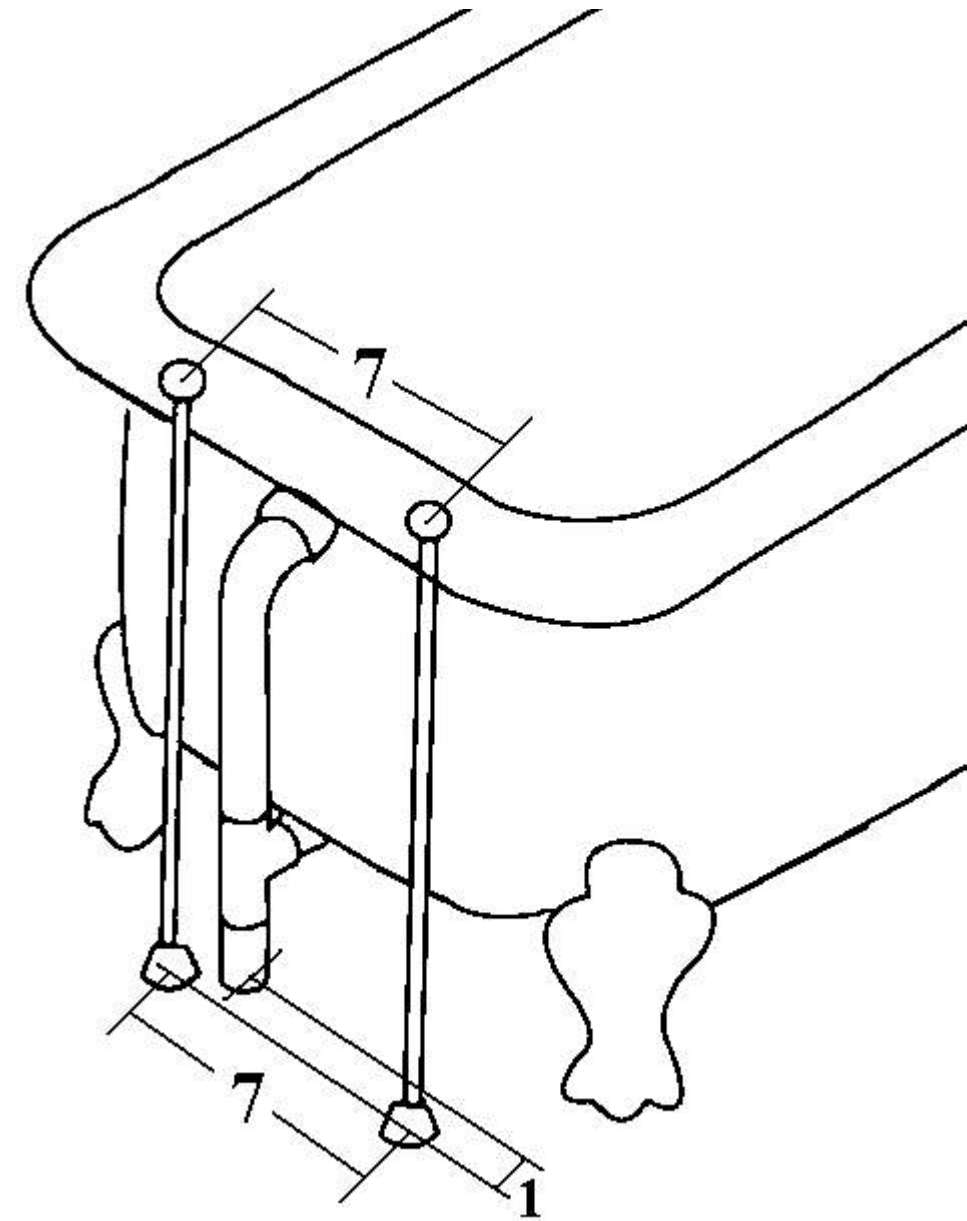

Acrylic Double-ended Pedestal bathtub

Specifications:

- . 70" L x 31 1/2" W x 21 1/4" H
- . Capacity: 56 gallons
- . Empty weight: 75 pounds
- . Filled weight: 568 pounds

Hole Dimensions:

- . Outlet diameter: 2"
- . Overflow diameter: 2 1/4 "
- . Faucet diameter: 1 3/8"
- . Faucet spacing: 7 1/4 " ϕ
- . Faucet to overflow: 2 1/4 " ϕ

Tolerances are +/- 1/8"