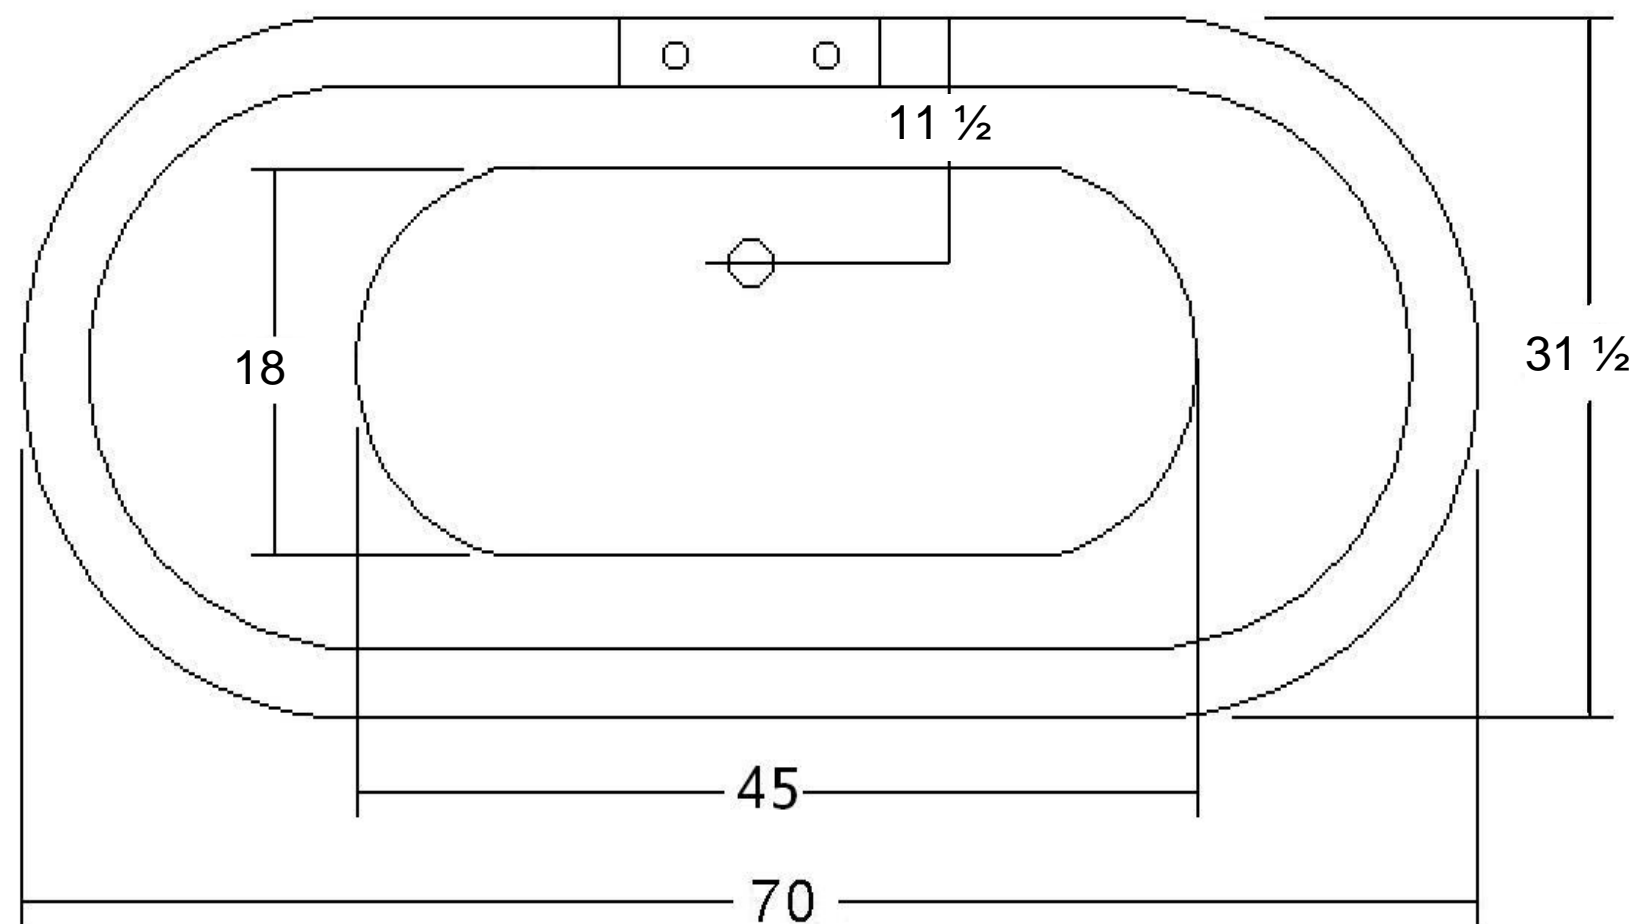

Acrylic Double-ended Pedestal bathtub

Specifications:

- . 70" L x 31 1/2" W x 21 1/4" H
- . Capacity: 56 gallons
- . Empty weight: 75 pounds
- . Filled weight: 568 pounds

Hole Dimensions:

- . Outlet diameter: 2"
- . Overflow diameter: 2 1/4 "
- . Faucet diameter: 1 3/8"
- . Faucet spacing: 7 1/4 " ϕ
- . Faucet to overflow: 2 1/4 " ϕ

Tolerances are +/- 1/8"