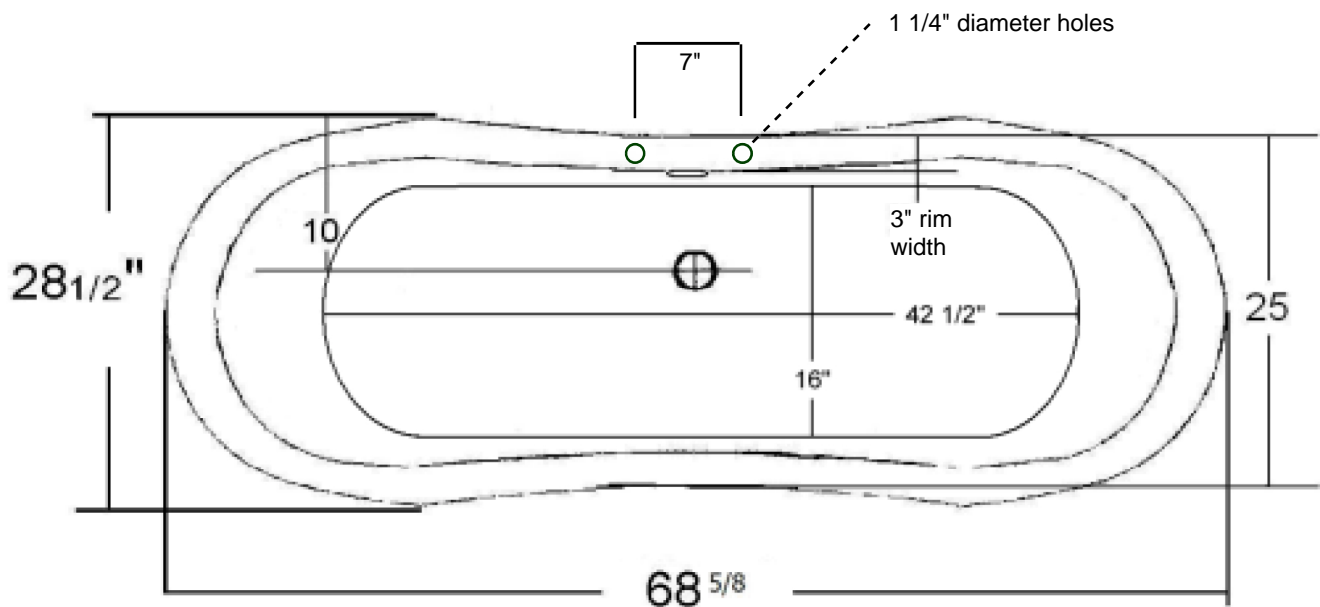

69" Acrylic Double-ended Slipper Claw-foot bathtub

Specifications:

- . 68 ⁵/₈ " L x 28 ¹/₂ "W x 29"H
- . Capacity: 39 Gallons
- . Empty weight: 85 pounds
- . Filled weight: 445 pounds

Hole Dimensions:

- . Outlet diameter: 2"
- . Overflow diameter: 2 ¹/₄ "
- . Rim to overflow: 3 ⁵/₈ "

Tolerances are +/- 1/8"