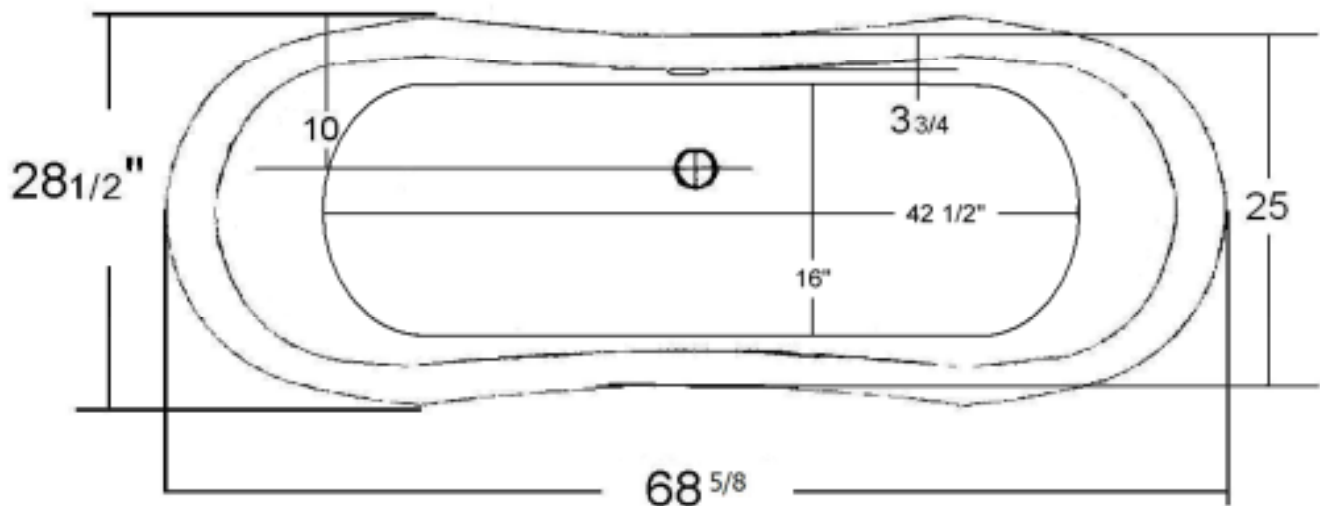

# 69" Acrylic Double-ended Slipper Claw-foot bathtub

## Specifications:

- . 68 <sup>5</sup>/<sub>8</sub> " L x 28 <sup>1</sup>/<sub>2</sub> "W x 29"H
- . Capacity: 39 Gallons
- . Empty weight: 85 pounds
- . Filled weight: 445 pounds

## Hole Dimensions:

- . Outlet diameter: 2"
- . Overflow diameter: 2 <sup>1</sup>/<sub>4</sub> "
- . Rim to overflow: 3 <sup>5</sup>/<sub>8</sub> "

Tolerances are +/- 1/8"