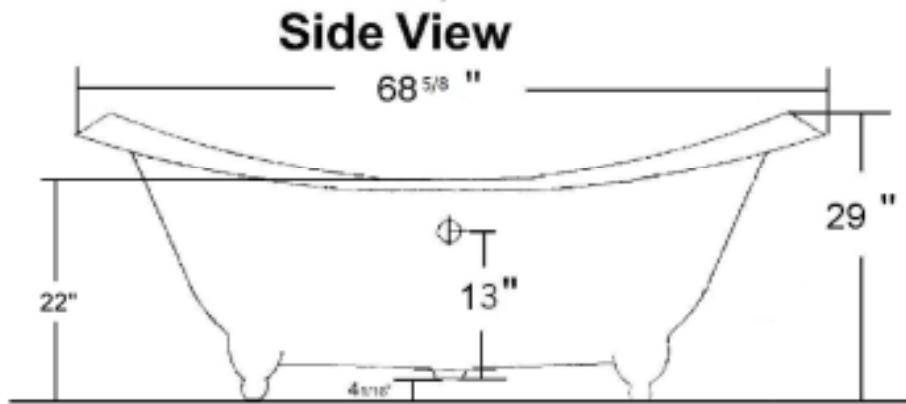

# 69" Acrylic Double-ended Slipper Claw-foot bathtub

## Specifications:

- . 68 <sup>5</sup>/<sub>8</sub> " L x 28 <sup>1</sup>/<sub>2</sub> "W x 29"H
- . Capacity: 39 Gallons
- . Empty weight: 85 pounds
- . Filled weight: 445 pounds

## Hole Dimensions:

- . Outlet diameter: 2"
- . Overflow diameter: 2 <sup>1</sup>/<sub>4</sub> "
- . Rim to overflow: 3 <sup>5</sup>/<sub>8</sub> "

Tolerances are +/- 1/8"