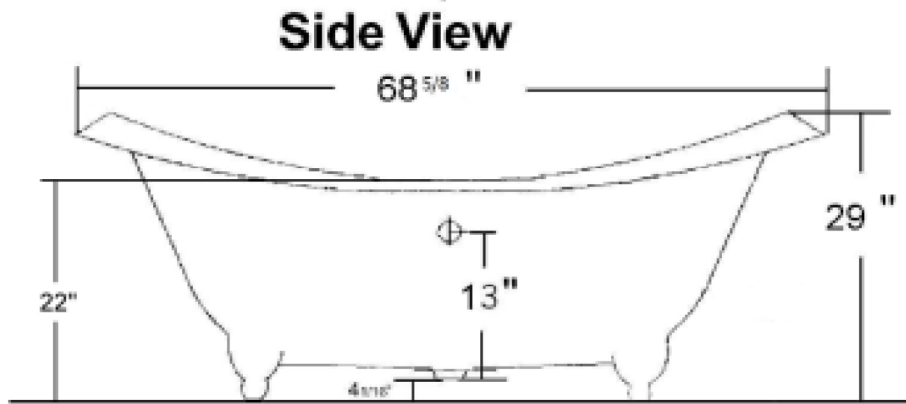

69" Acrylic Double-ended Slipper Claw-foot bathtub

Specifications:

- . 68 ⁵/₈ " L x 28 ¹/₂ "W x 29"H
- . Capacity: 39 Gallons
- . Empty weight: 85 pounds
- . Filled weight: 445 pounds

Hole Dimensions:

- . Outlet diameter: 2"
- . Overflow diameter: 2 ¹/₄ "
- . Rim to overflow: 3 ⁵/₈ "

Tolerances are +/- 1/8"