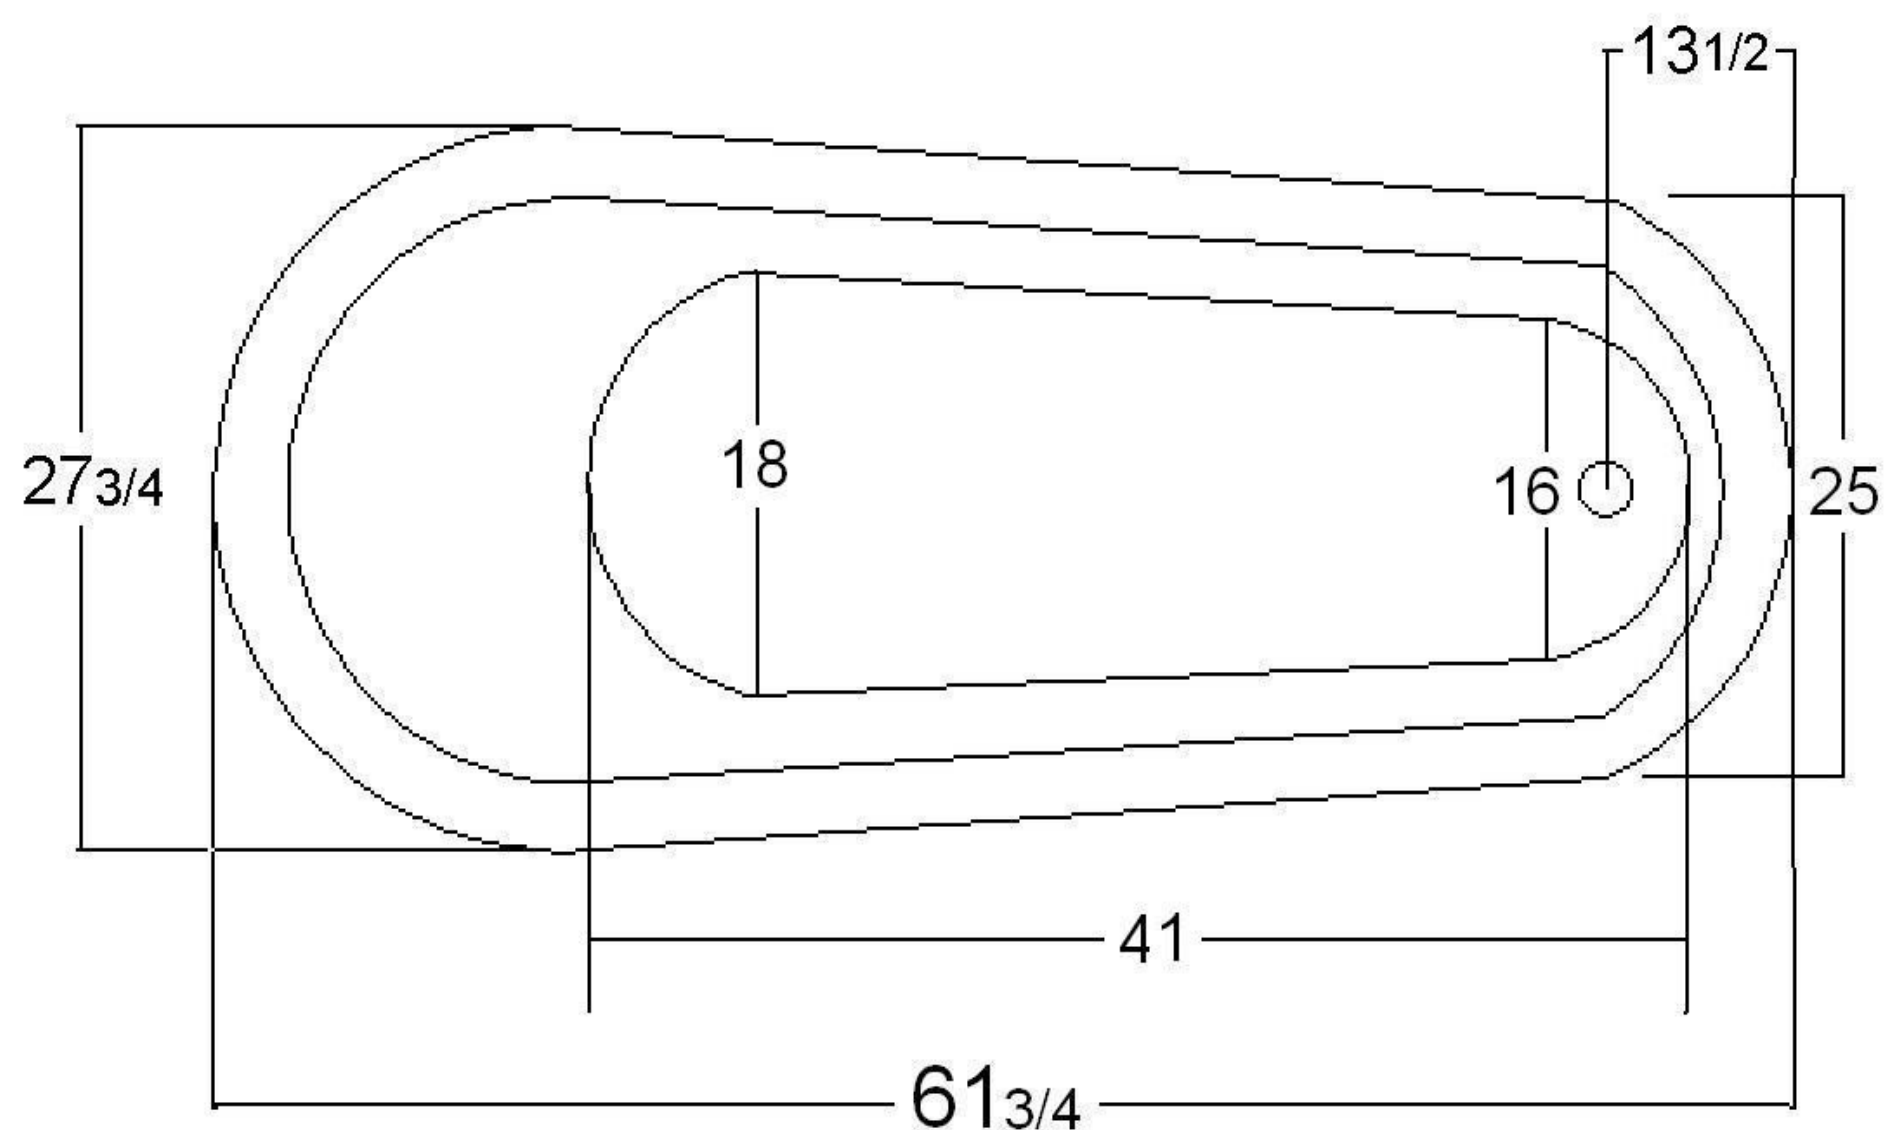

# 61" Acrylic Slipper Claw-foot bathtub

## Specifications:

- . 61 3/4" L x 27 3/4" W x 31" H
- . Capacity: 45 gallons
- . Empty weight: 75 lbs
- . Filled weight: 460 lbs

## Hole Dimensions:

- . Outlet diameter: 2"
- . Overflow diameter: 2 1/4"
- . Faucet diameter: 1 3/8"
- . Faucet spacing: 7"  $\phi$
- . Faucet to overflow: 2 1/4"  $\phi$

Tolerances are +/- 1/8"