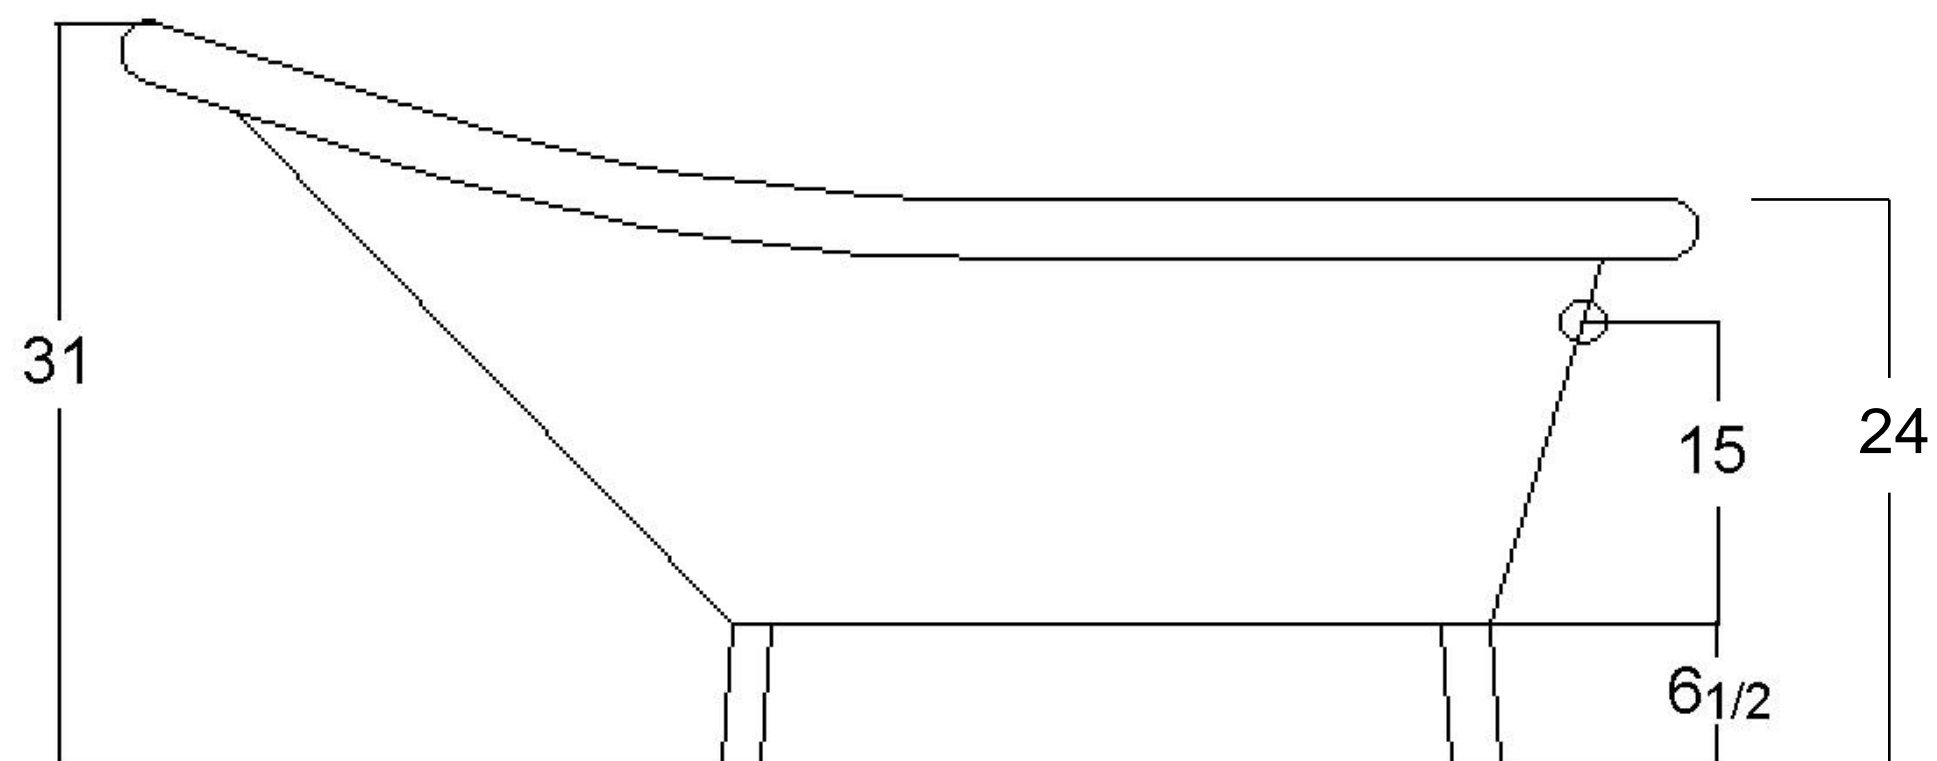

# 61" Acrylic Slipper Claw-foot bathtub

## Specifications:

- . 61 3/4" L x 27 3/4" W x 31" H
- . Capacity: 45 gallons
- . Empty weight: 75 lbs
- . Filled weight: 460 lbs

## Hole Dimensions:

- . Outlet diameter: 2"
- . Overflow diameter: 2 1/4"
- . Faucet diameter: 1 3/8"
- . Faucet spacing: 7"  $\phi$
- . Faucet to overflow: 2 1/4"  $\phi$

Tolerances are +/- 1/8"