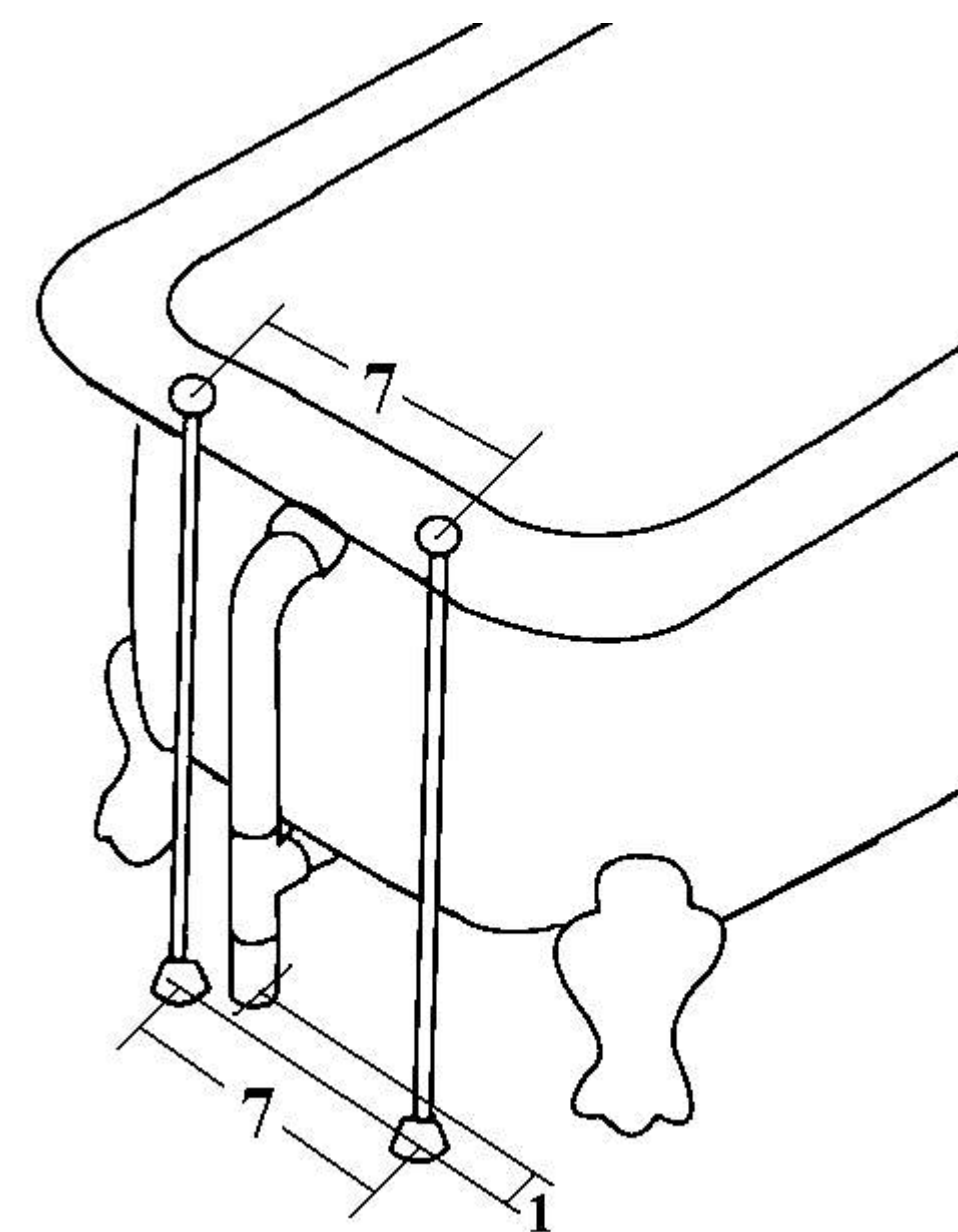

# 61" Acrylic Slipper Claw-foot bathtub

## Specifications:

- . 61 3/4" L x 27 3/4" W x 31" H
- . Capacity: 45 gallons
- . Empty weight: 75 lbs
- . Filled weight: 460 lbs

## Hole Dimensions:

- . Outlet diameter: 2"
- . Overflow diameter: 2 1/4"
- . Faucet diameter: 1 3/8"
- . Faucet spacing: 7"  $\phi$
- . Faucet to overflow: 2 1/4"  $\phi$

Tolerances are +/- 1/8"