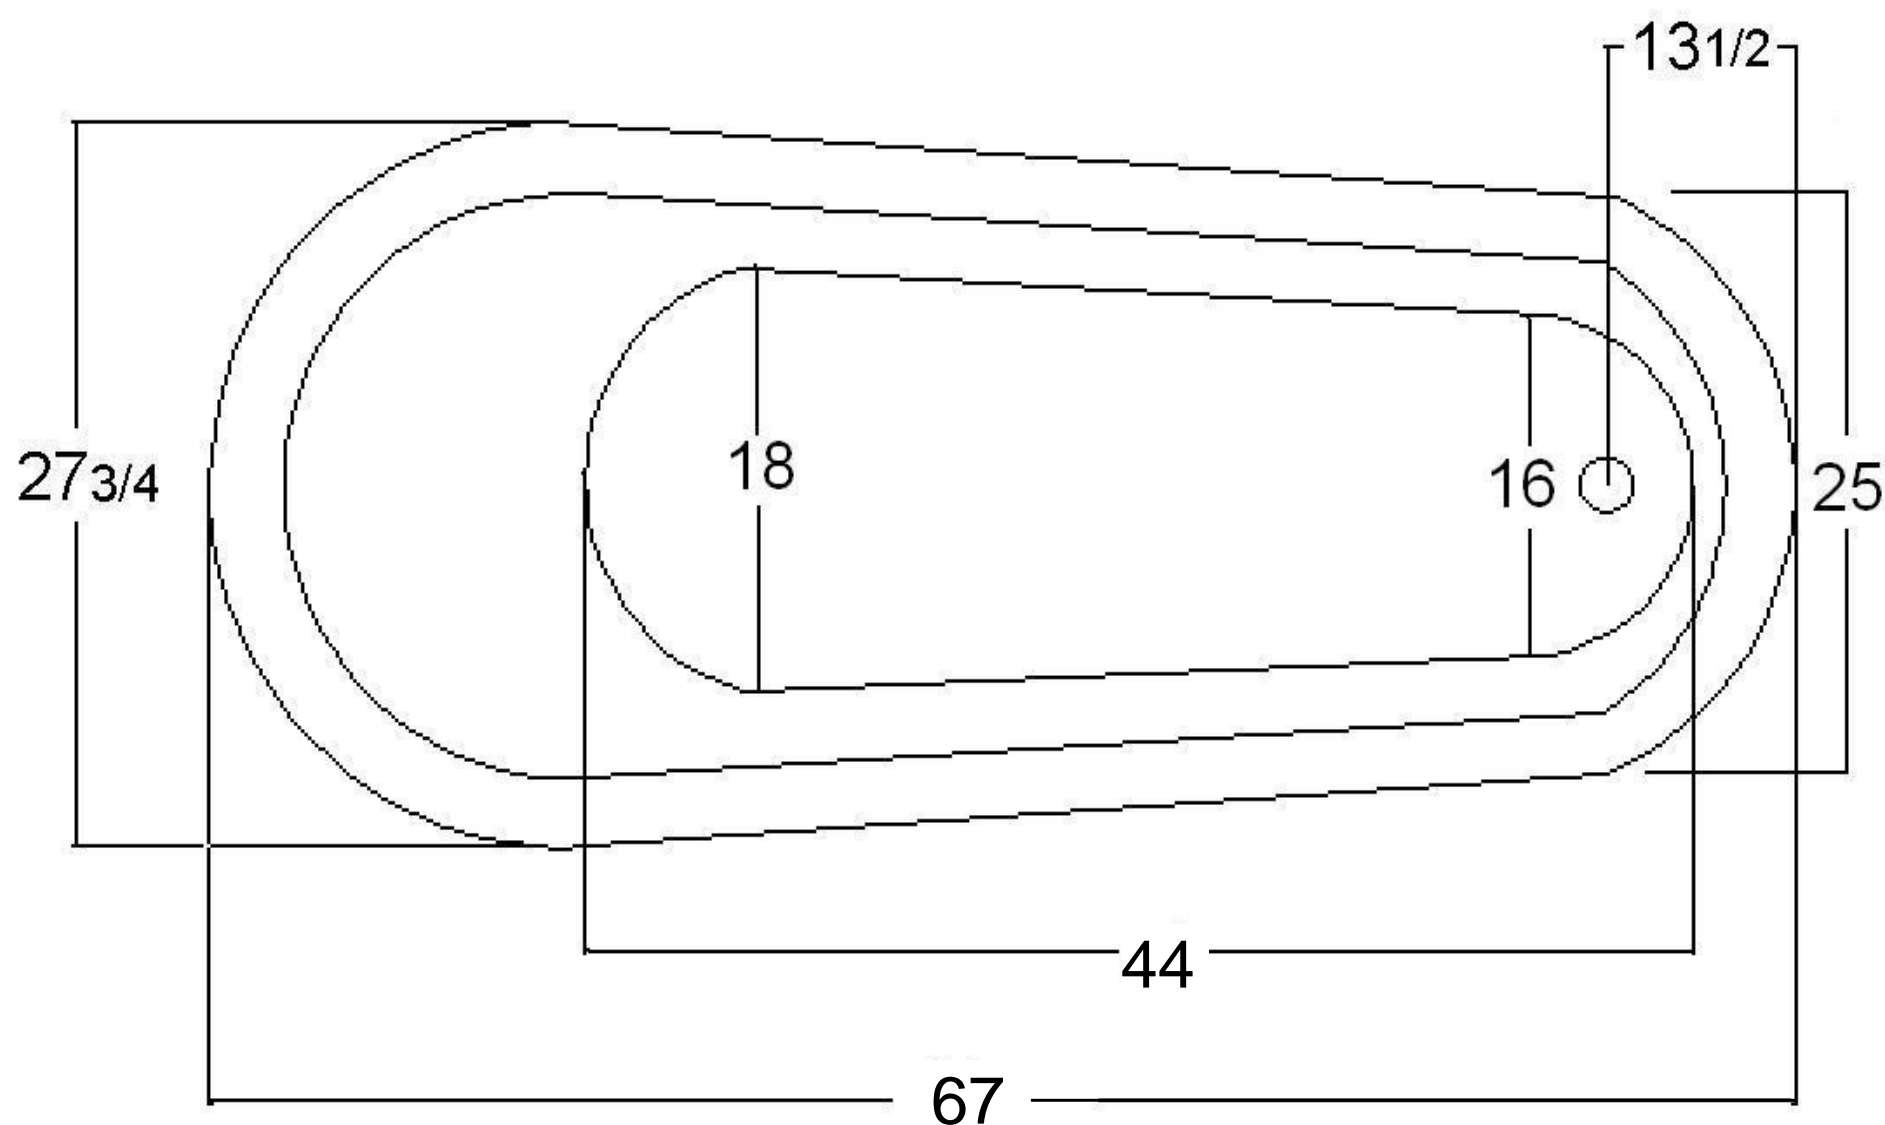

# 67" Acrylic Slipper Claw-foot bathtub

## Specifications:

- . 67" L x 27 3/4" W x 31" H
- . Capacity: 53 gallons
- . Empty weight: 75 lbs
- . Filled weight: 520 lbs

## Hole Dimensions:

- . Outlet diameter: 2"
- . Overflow diameter: 2 1/4"
- . Faucet diameter: 1 3/8"
- . Faucet spacing: 7"  $\phi$
- . Faucet to overflow: 2 1/4"  $\phi$

Tolerances are +/- 1/8"