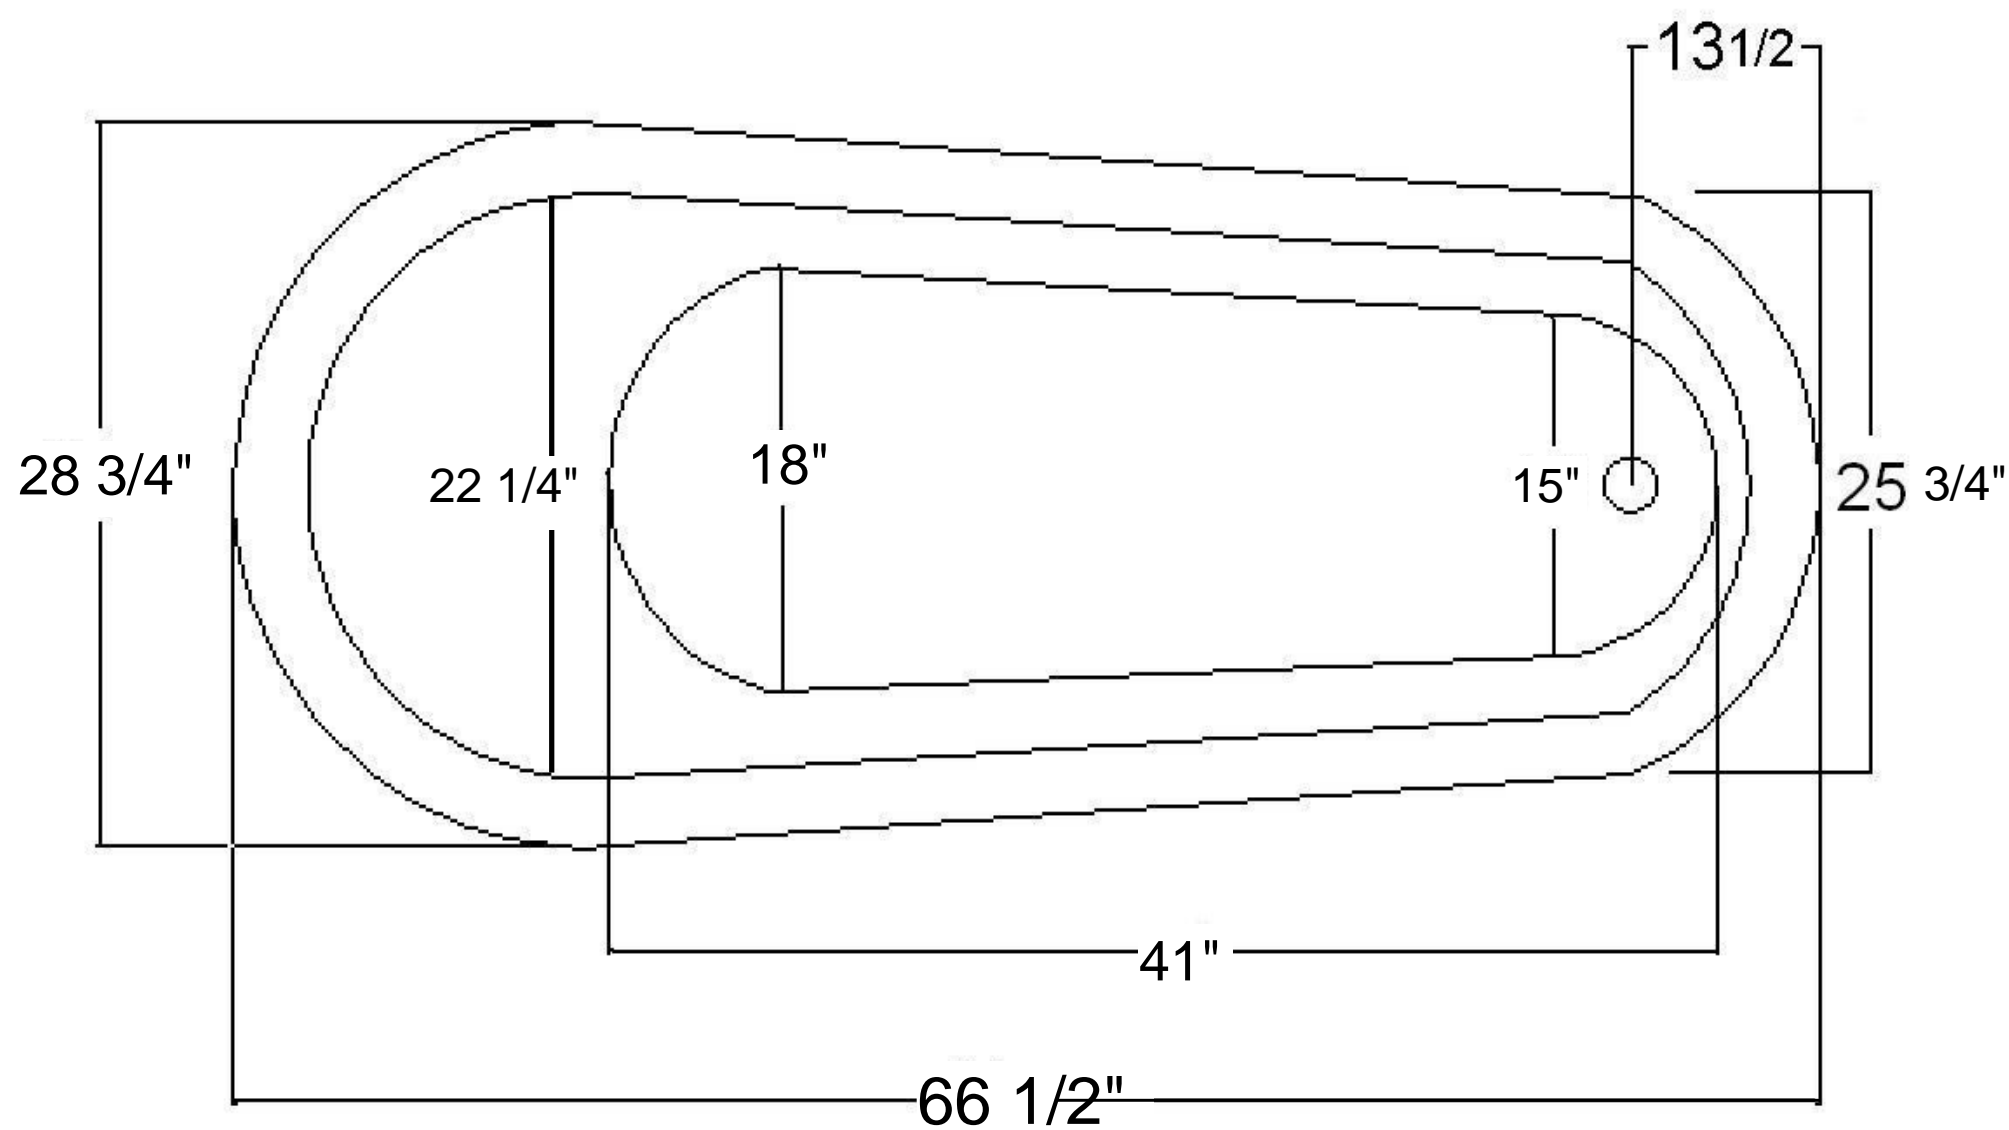

67" Acrylic Slipper Claw-foot bathtub

Specifications:

- . 66 1/2" L x 28 3/4" W x 31"
- . Capacity: 53 gallons
- . Empty weight: 75 lbs
- . Filled weight: 520 lbs

Hole Dimensions:

- . Outlet diameter: 2"
- . Overflow diameter: 2 1/4"
- . Faucet diameter: 1 3/8"
- . Faucet spacing: 7" ϕ
- . Faucet to overflow: 2 1/4" ϕ

Tolerances are +/- 1/8"