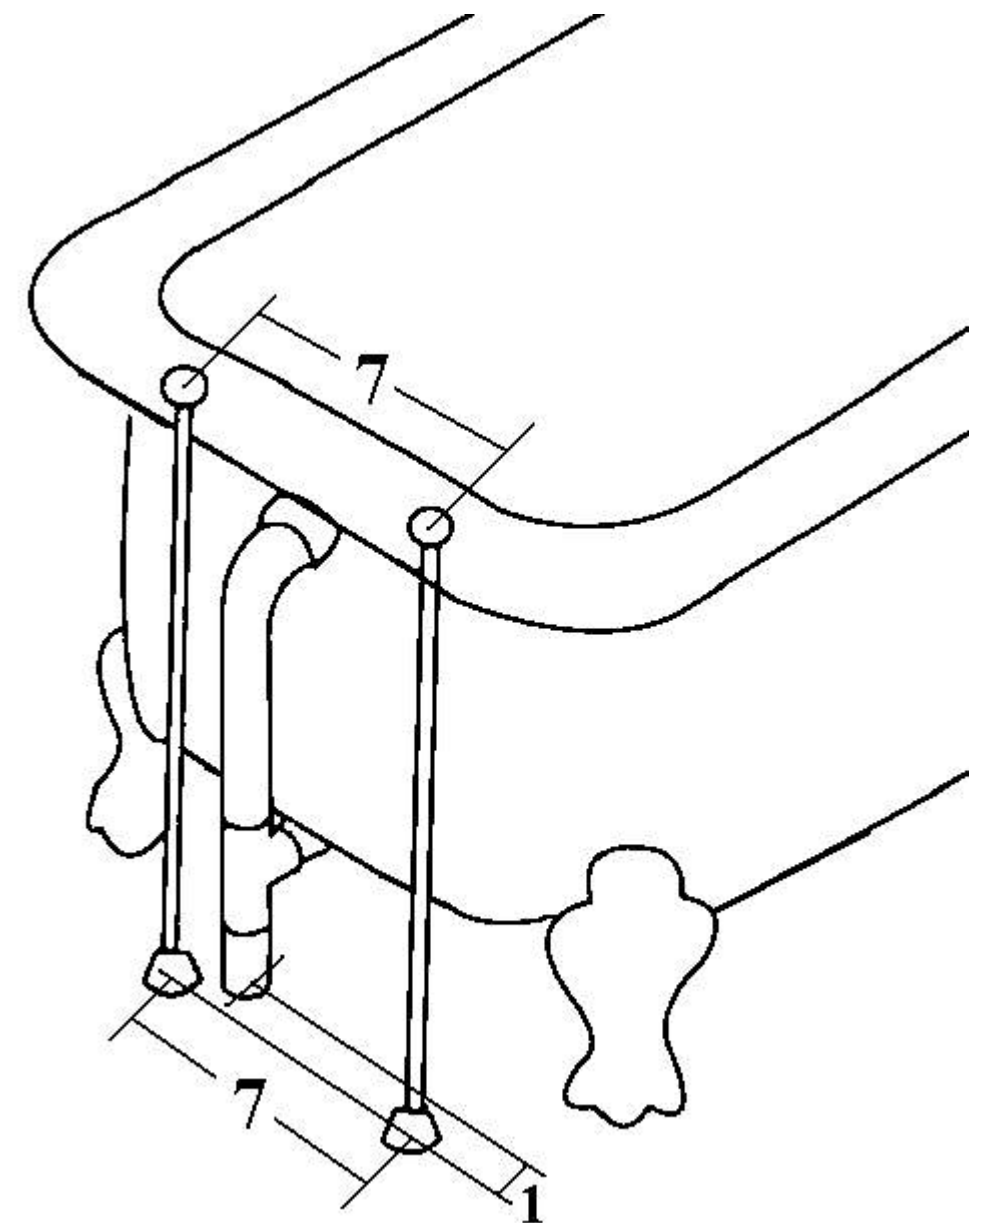

# 67" Acrylic Slipper Claw-foot bathtub

## Specifications:

- . 67" L x 27 3/4" W x 31" H
- . Capacity: 53 gallons
- . Empty weight: 75 lbs
- . Filled weight: 520 lbs

## Hole Dimensions:

- . Outlet diameter: 2"
- . Overflow diameter: 2 1/4"
- . Faucet diameter: 1 3/8"
- . Faucet spacing: 7"  $\phi$
- . Faucet to overflow: 2 1/4"  $\phi$

Tolerances are +/- 1/8"