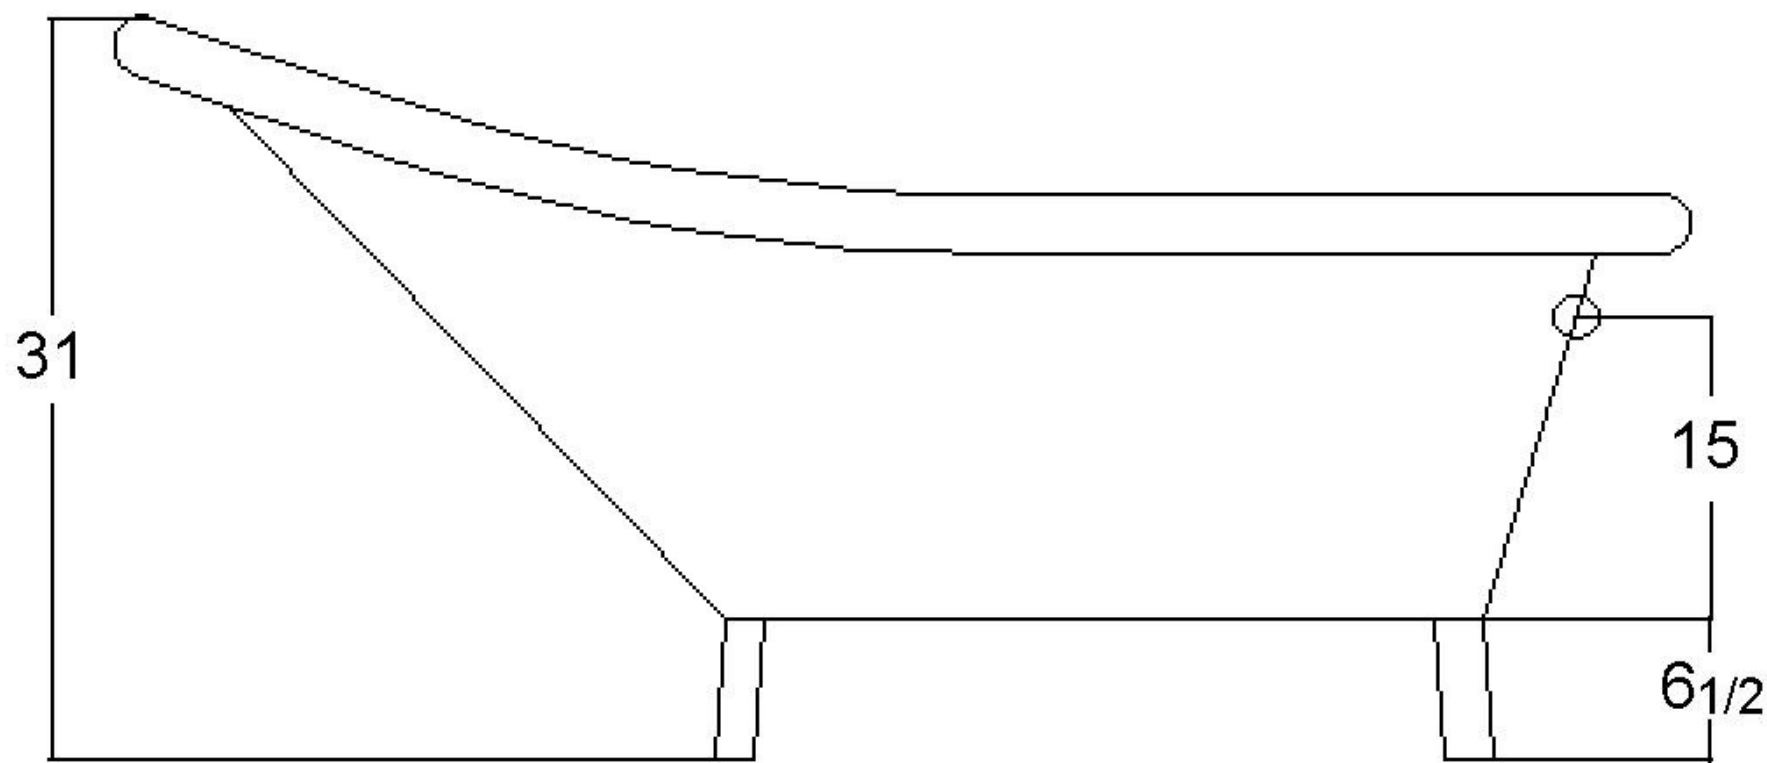

# 67" Acrylic Slipper Claw-foot bathtub

## Specifications:

- . 67" L x 27 3/4" W x 31" H
- . Capacity: 53 gallons
- . Empty weight: 75 lbs
- . Filled weight: 520 lbs

## Hole Dimensions:

- . Outlet diameter: 2"
- . Overflow diameter: 2 1/4"
- . Faucet diameter: 1 3/8"
- . Faucet spacing: 7"  $\phi$
- . Faucet to overflow: 2 1/4"  $\phi$

Tolerances are +/- 1/8"