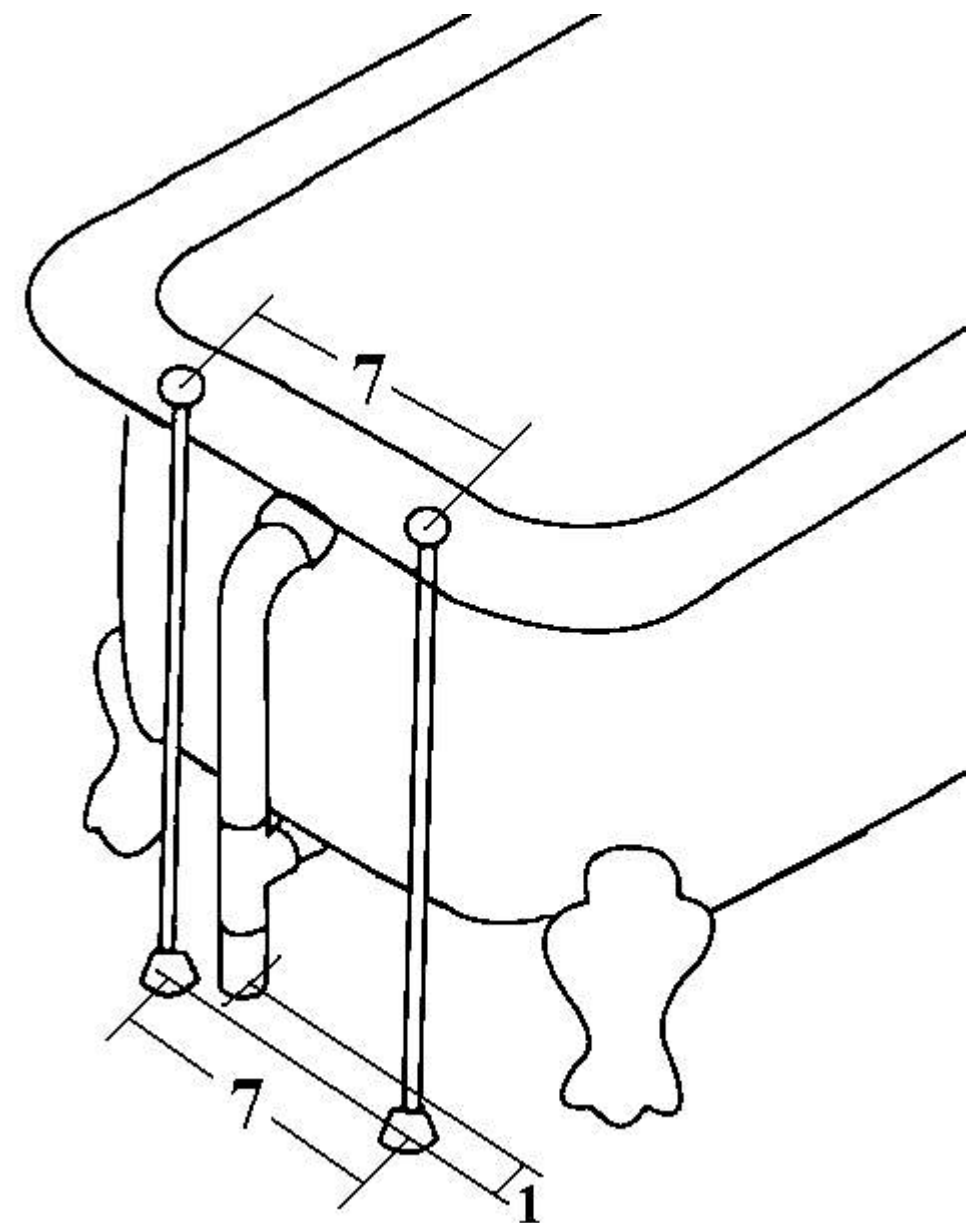

67" Acrylic Slipper Claw-foot bathtub

Specifications:

- . 66 1/2" L x 28 3/4" W x 31"
- . Capacity: 53 gallons
- . Empty weight: 75 lbs
- . Filled weight: 520 lbs

Hole Dimensions:

- . Outlet diameter: 2"
- . Overflow diameter: 2 1/4"
- . Faucet diameter: 1 3/8"
- . Faucet spacing: 7" ϕ
- . Faucet to overflow: 2 1/4" ϕ

Tolerances are +/- 1/8"