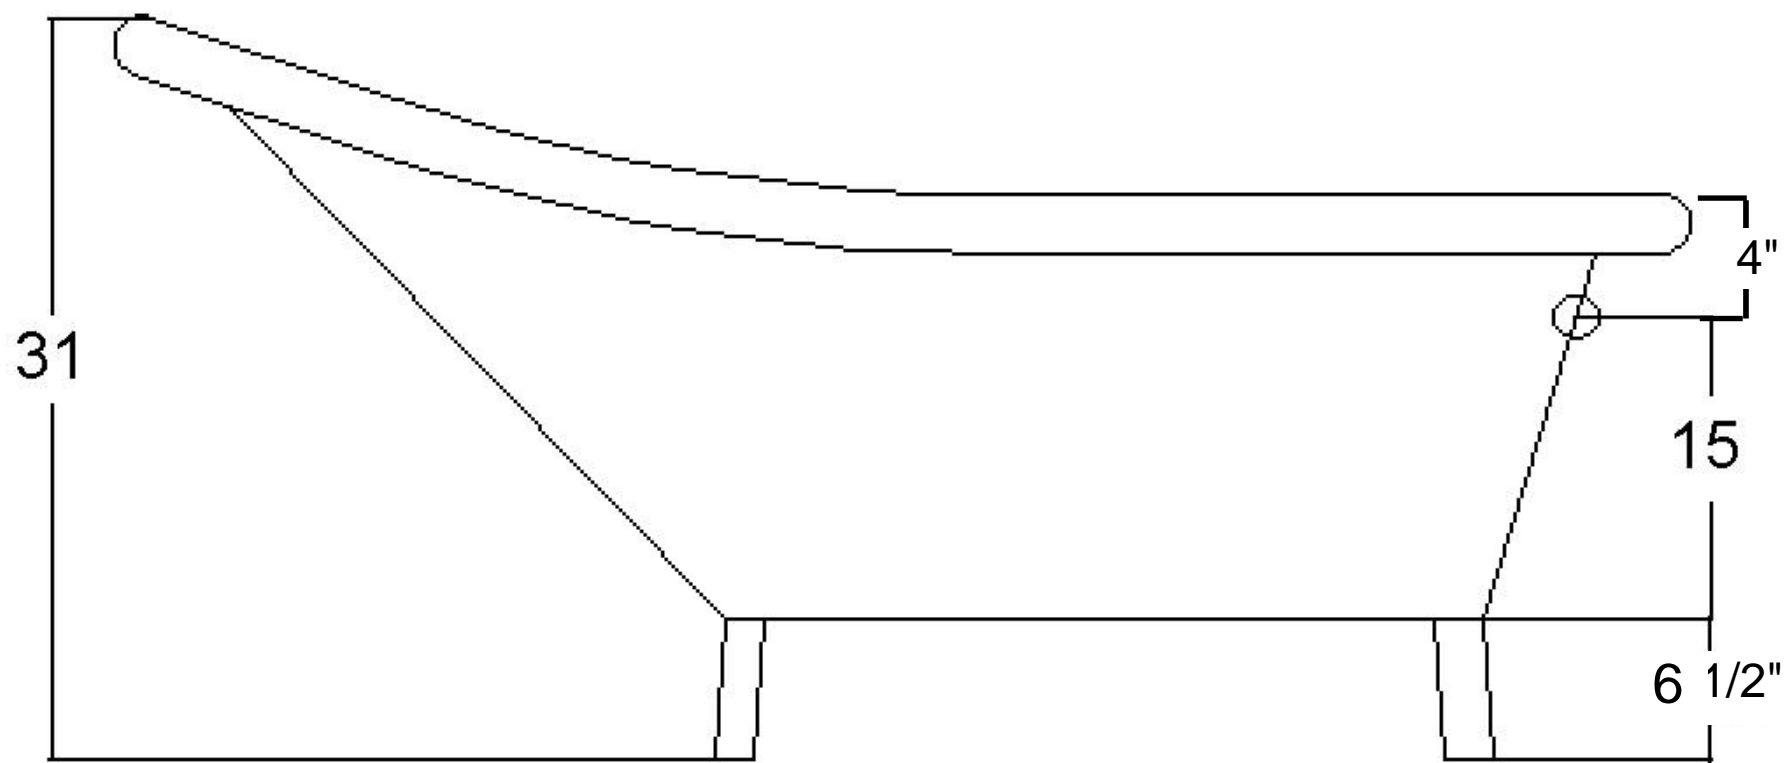

67" Acrylic Slipper Claw-foot bathtub

Specifications:

- . 66 1/2" L x 28 3/4" W x 31"
- . Capacity: 53 gallons
- . Empty weight: 75 lbs
- . Filled weight: 520 lbs

Hole Dimensions:

- . Outlet diameter: 2"
- . Overflow diameter: 2 1/4"
- . Faucet diameter: 1 3/8"
- . Faucet spacing: 7" ϕ
- . Faucet to overflow: 2 1/4" ϕ

Tolerances are +/- 1/8"