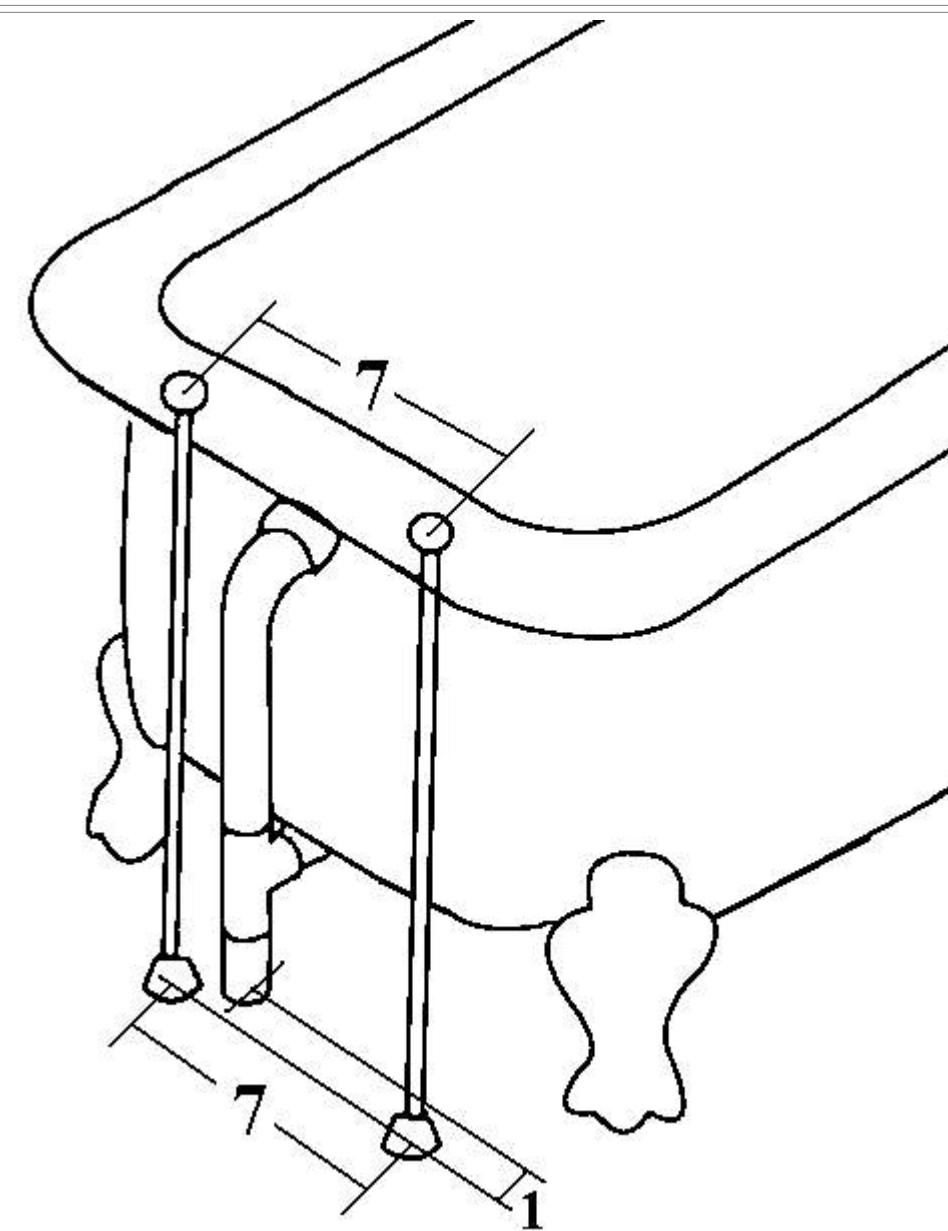

61" Slipper Claw-foot bathtub

Specifications:

- . 61 " L x 30 1/2" W x 30" H
- . Capacity: 46 gallons
- . Empty Weight: 320 lbs.
- . Filled Weight: 705

Hole Dimensions:

- . Outlet diameter: 2"
- . Overflow diameter: 2 1/4"
- . Faucet diameter: 1 3/8"
- . Faucet spacing: 7" ϕ
- . Faucet to overflow: 2 1/4" ϕ

Tolerances are +/- 1/8"