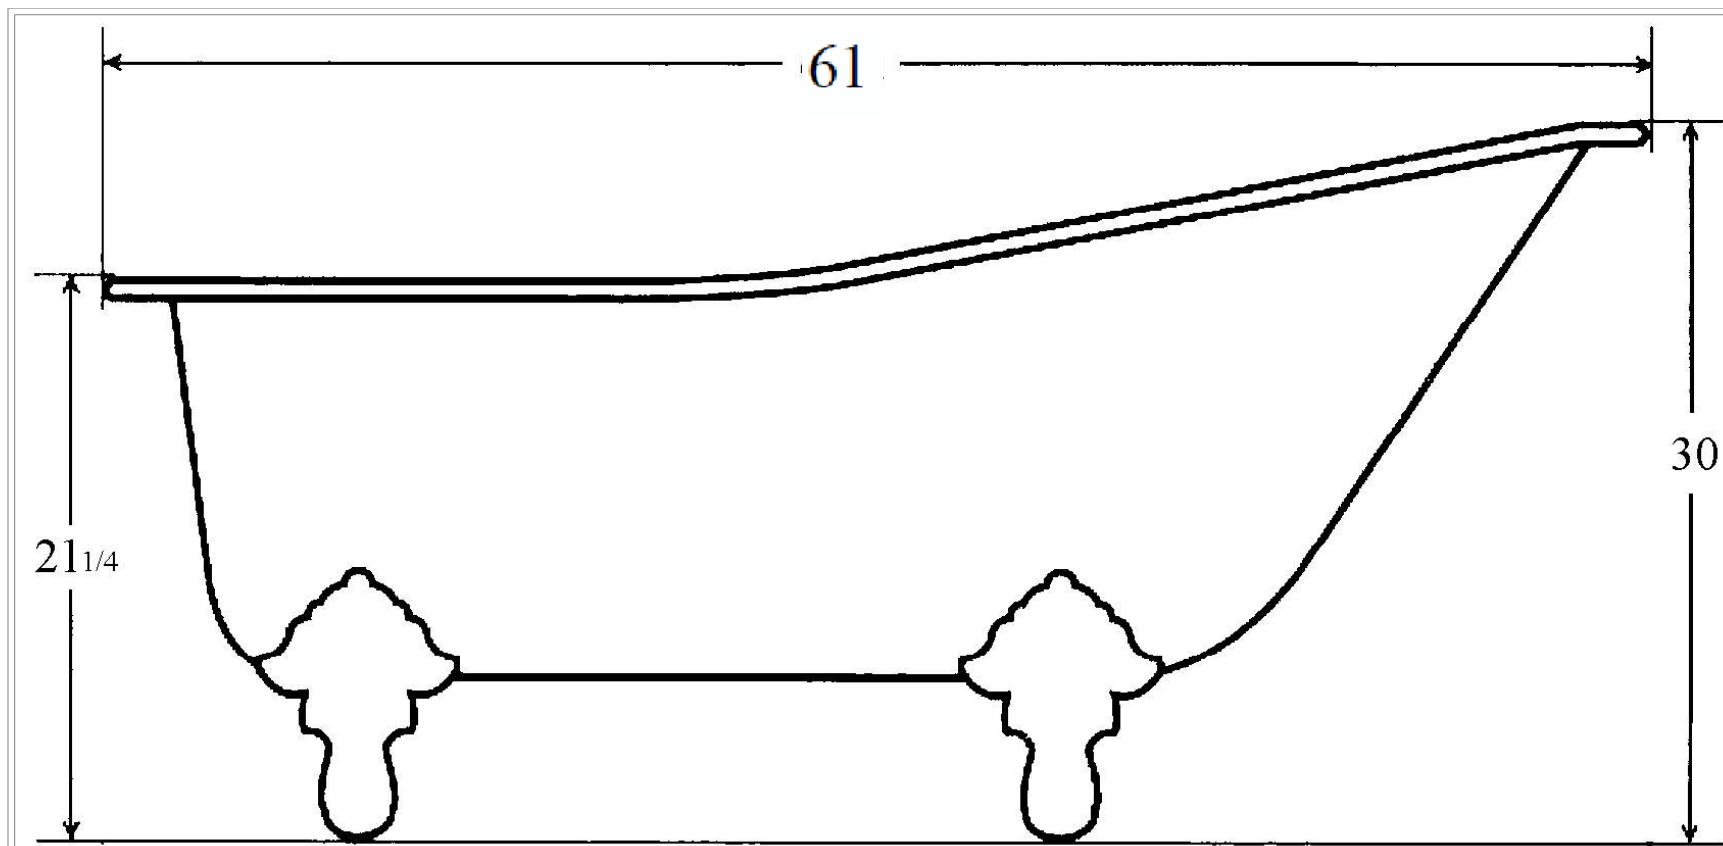

61" Slipper Claw-foot bathtub

Specifications:

- . 61 " L x 30 1/2" W x 30" H
- . Capacity: 46 gallons
- . Empty Weight: 320 lbs.
- . Filled Weight: 705

Hole Dimensions:

- . Outlet diameter: 2"
- . Overflow diameter: 2 1/4"
- . Faucet diameter: 1 3/8"
- . Faucet spacing: 7" ϕ
- . Faucet to overflow: 2 1/4" ϕ

Tolerances are +/- 1/8"