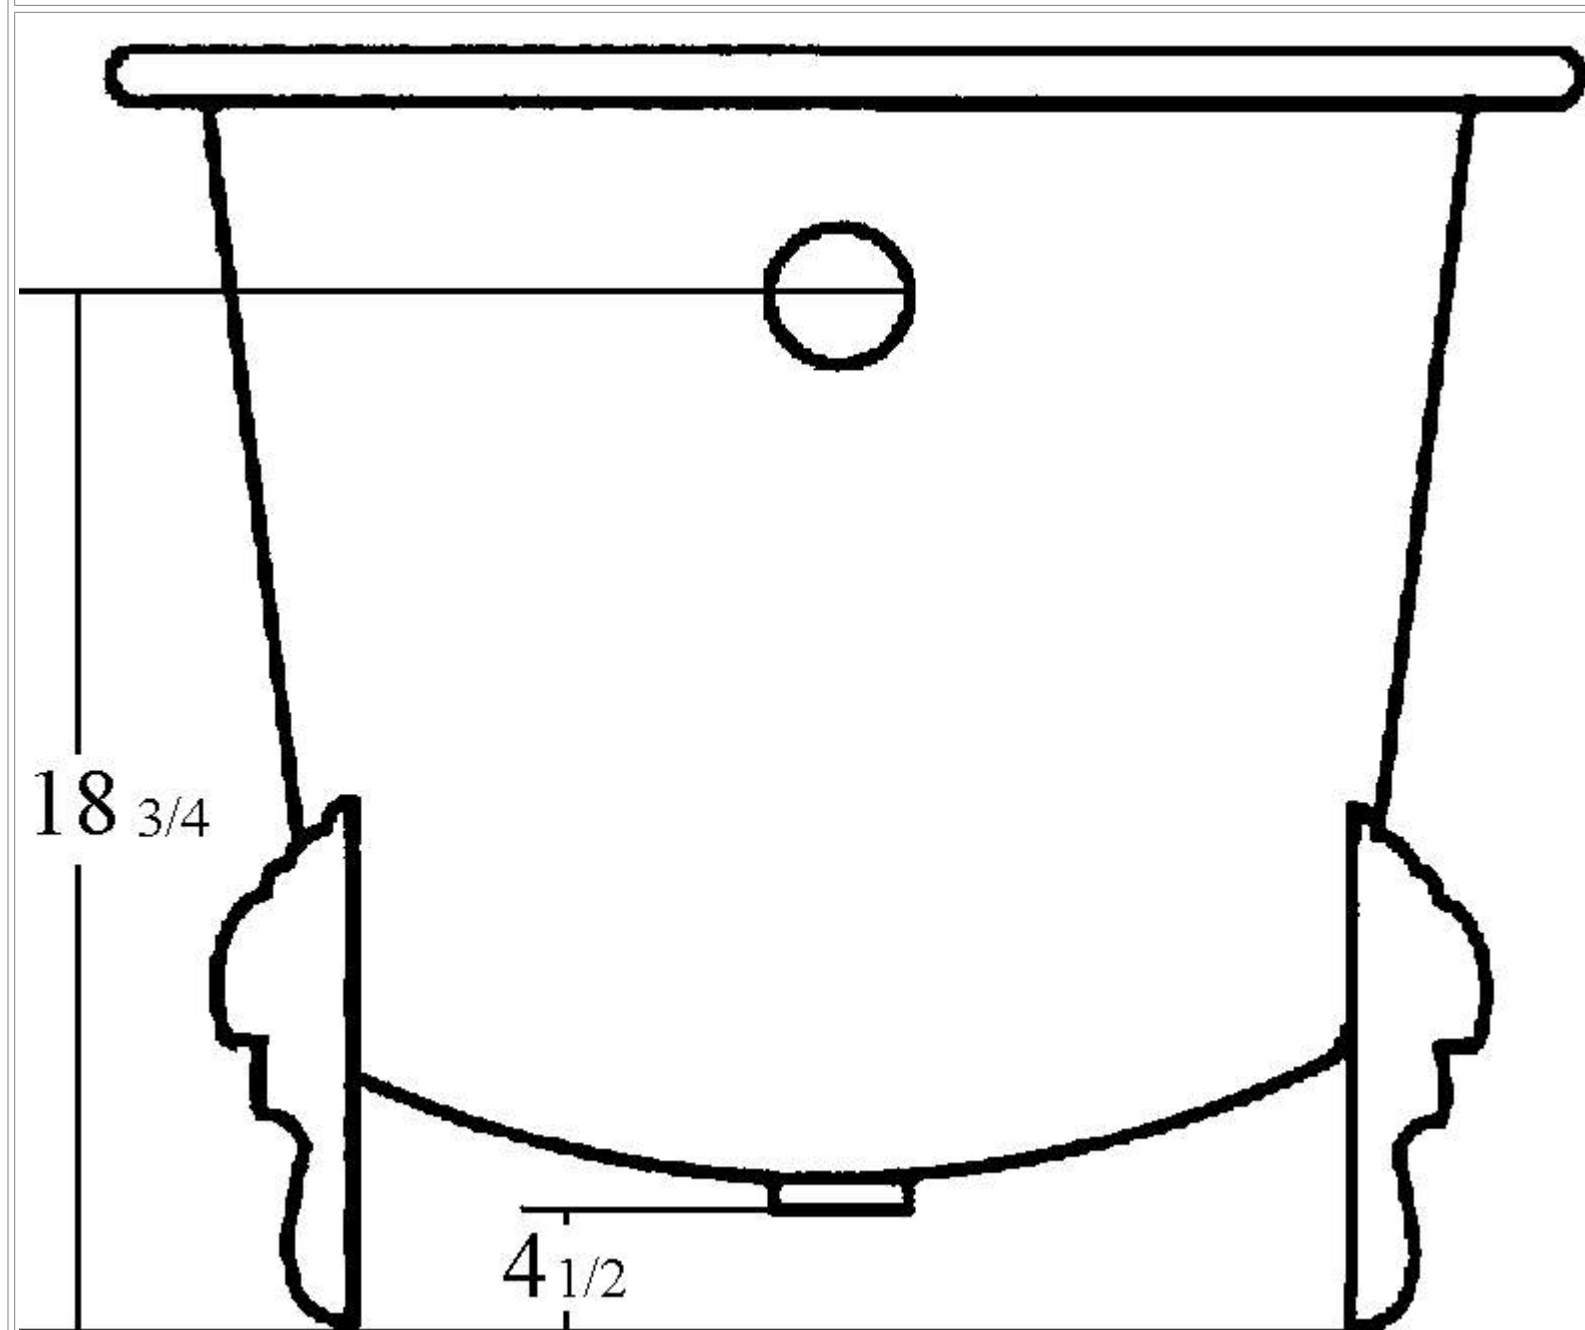

61" Slipper Claw-foot bathtub

Specifications:

- . 61 " L x 30 1/2" W x 30" H
- . Capacity: 46 gallons
- . Empty Weight: 320 lbs.
- . Filled Weight: 705

Hole Dimensions:

- . Outlet diameter: 2"
- . Overflow diameter: 2 1/4"
- . Faucet diameter: 1 3/8"
- . Faucet spacing: 7" ϕ
- . Faucet to overflow: 2 1/4" ϕ

Tolerances are +/- 1/8"