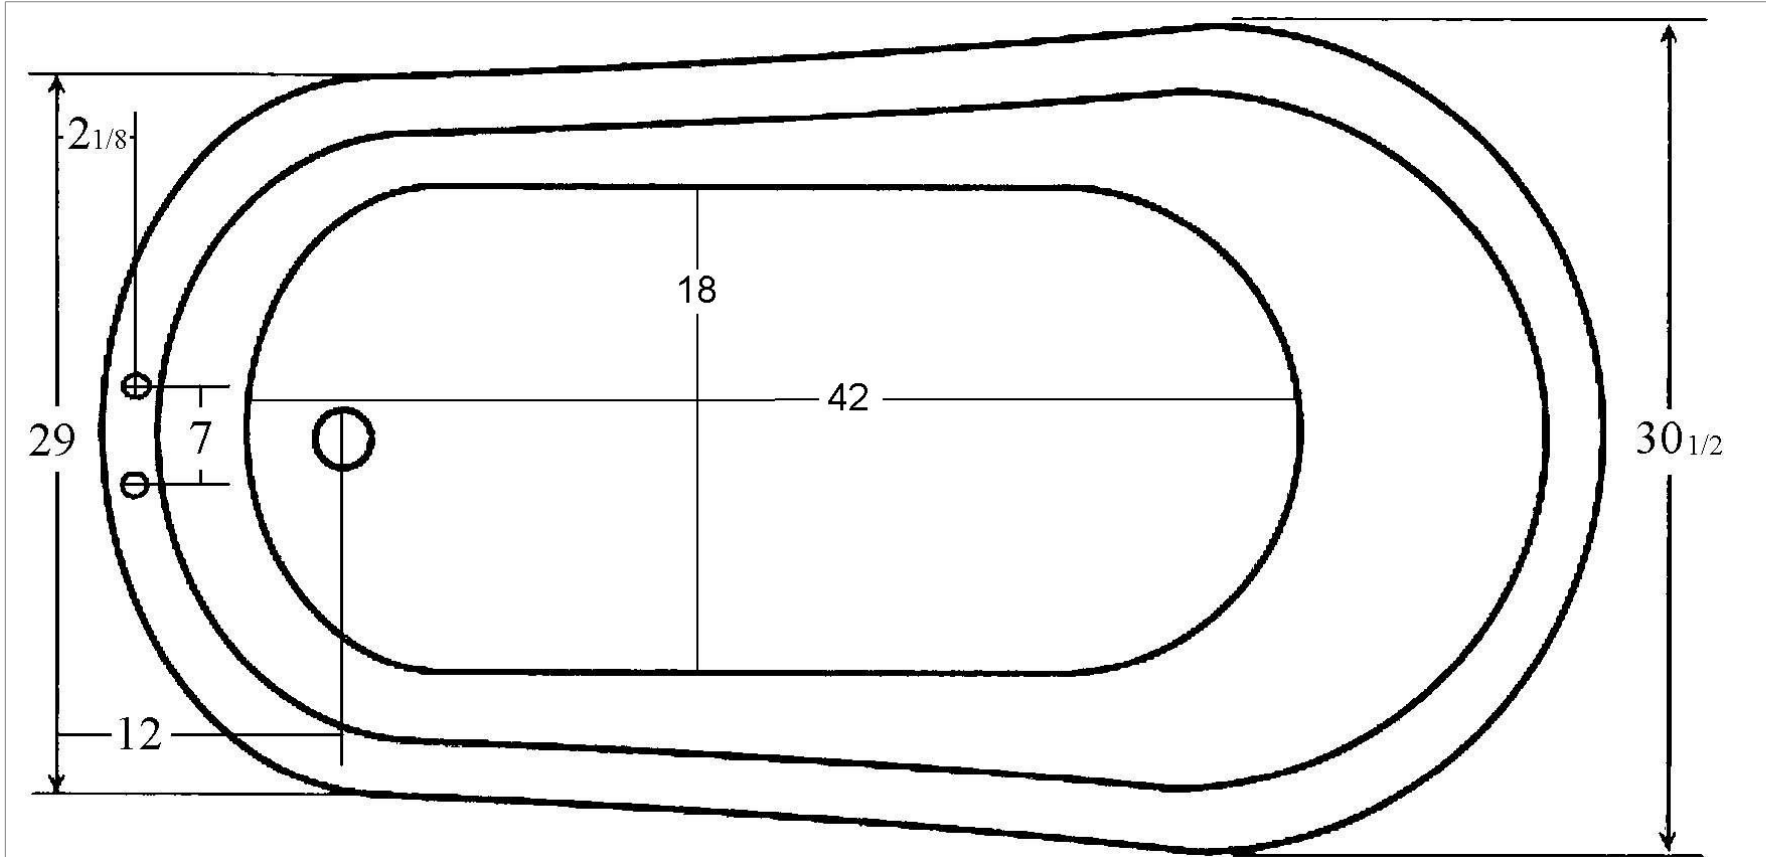

61" Slipper Claw-foot bathtub

Specifications:

- . 61 " L x 30 1/2" W x 30" H
- . Capacity: 46 gallons
- . Empty Weight: 320 lbs.
- . Filled Weight: 705

Hole Dimensions:

- . Outlet diameter: 2"
- . Overflow diameter: 2 1/4"
- . Faucet diameter: 1 3/8"
- . Faucet spacing: 7" ϕ
- . Faucet to overflow: 2 1/4" ϕ

Tolerances are +/- 1/8"