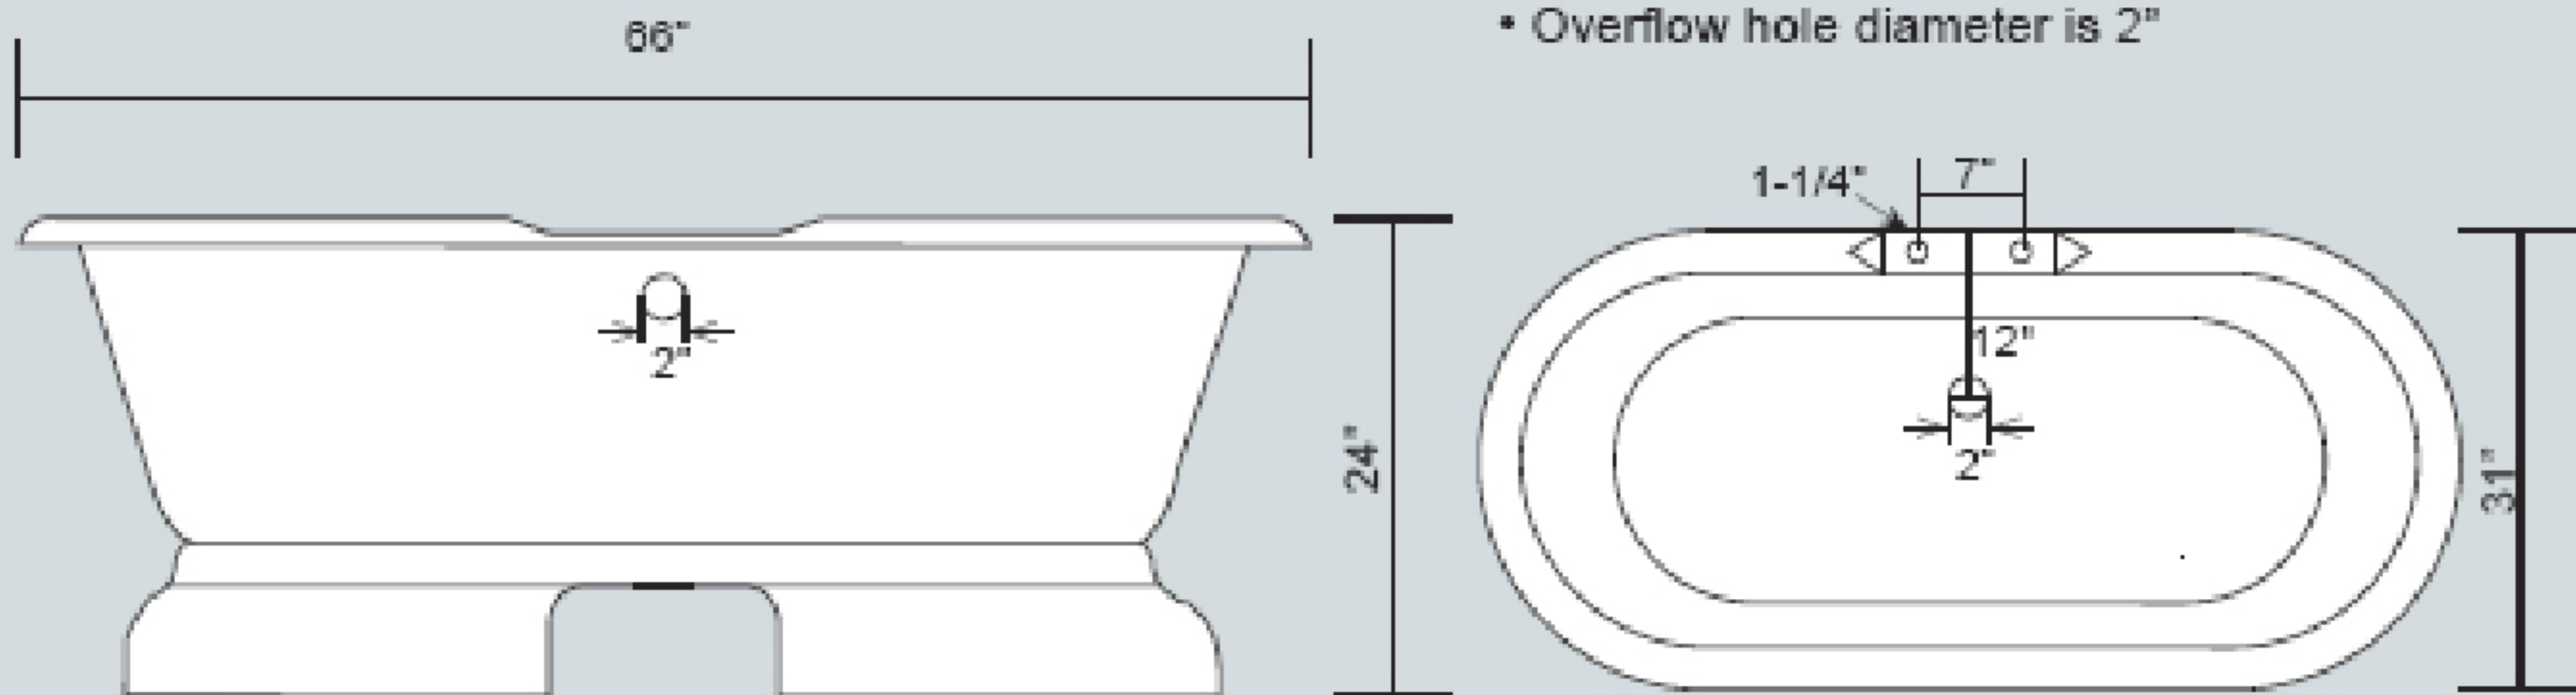

66" Dual Tub with Pedestal

- Dimensions: 66" L x 31" W x 24" H
- Water depth is 13-1/2"
- Tub Weight Uncrated: 370 lbs
- Overflow hole diameter is 2"

* All measurements are approximate. Measurements may vary +/- 1/2".