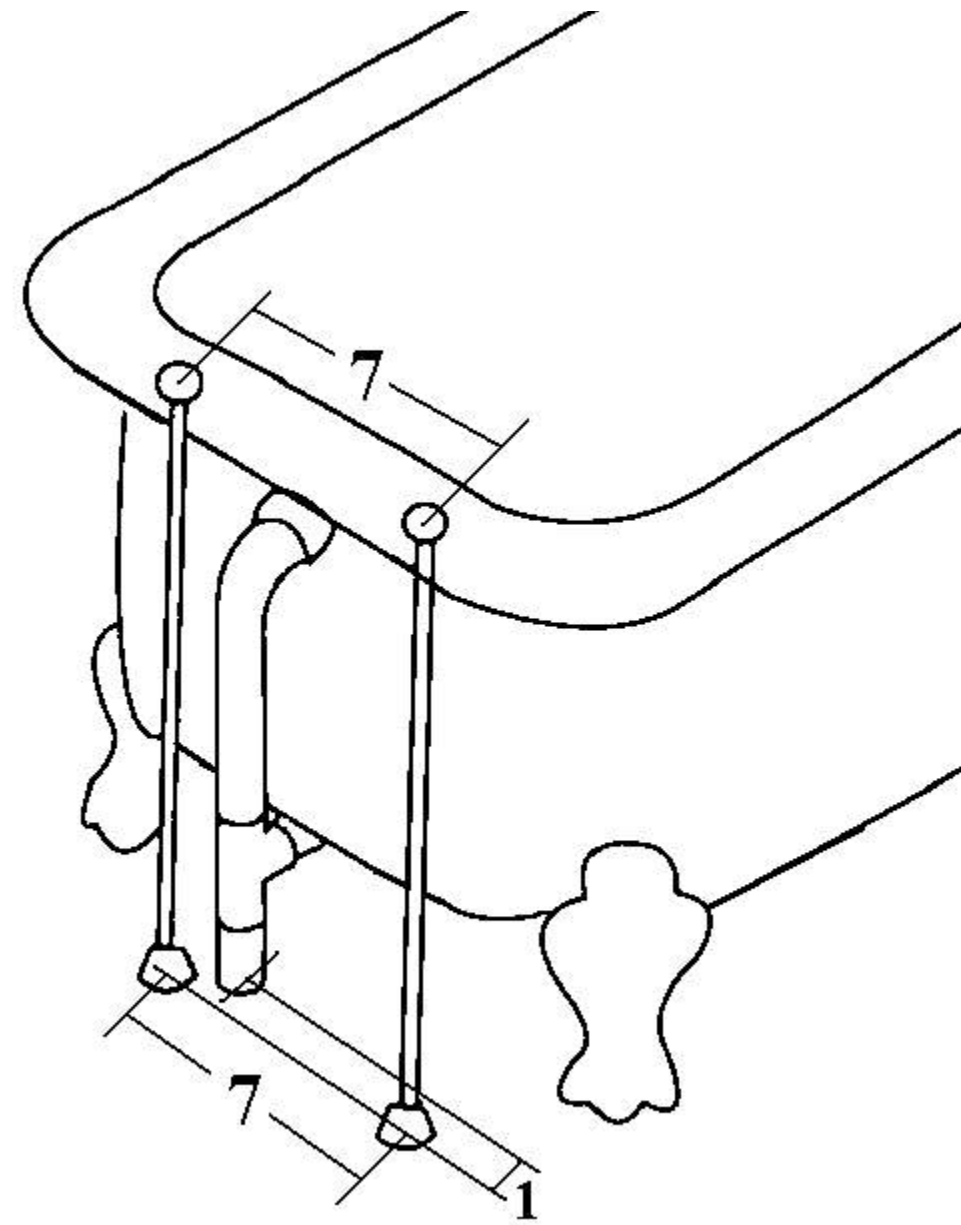

Double-ended Claw-foot bathtub

Specifications:

- . 67 1/4" L x 30 1/2" W x "H
- . Capacity: 55 gallons
- . Empty weight: 375 pounds
- . Filled weight: 833 pounds

Hole Dimensions:

- . Outlet diameter: 2"
- . Overflow diameter: 2 1/4"
- . Faucet diameter: 1 3/8"
- . Faucet spacing: 7 1/4" ϕ
- . Faucet to overflow: 2 1/4" ϕ

Tolerances are +/- 1/8"