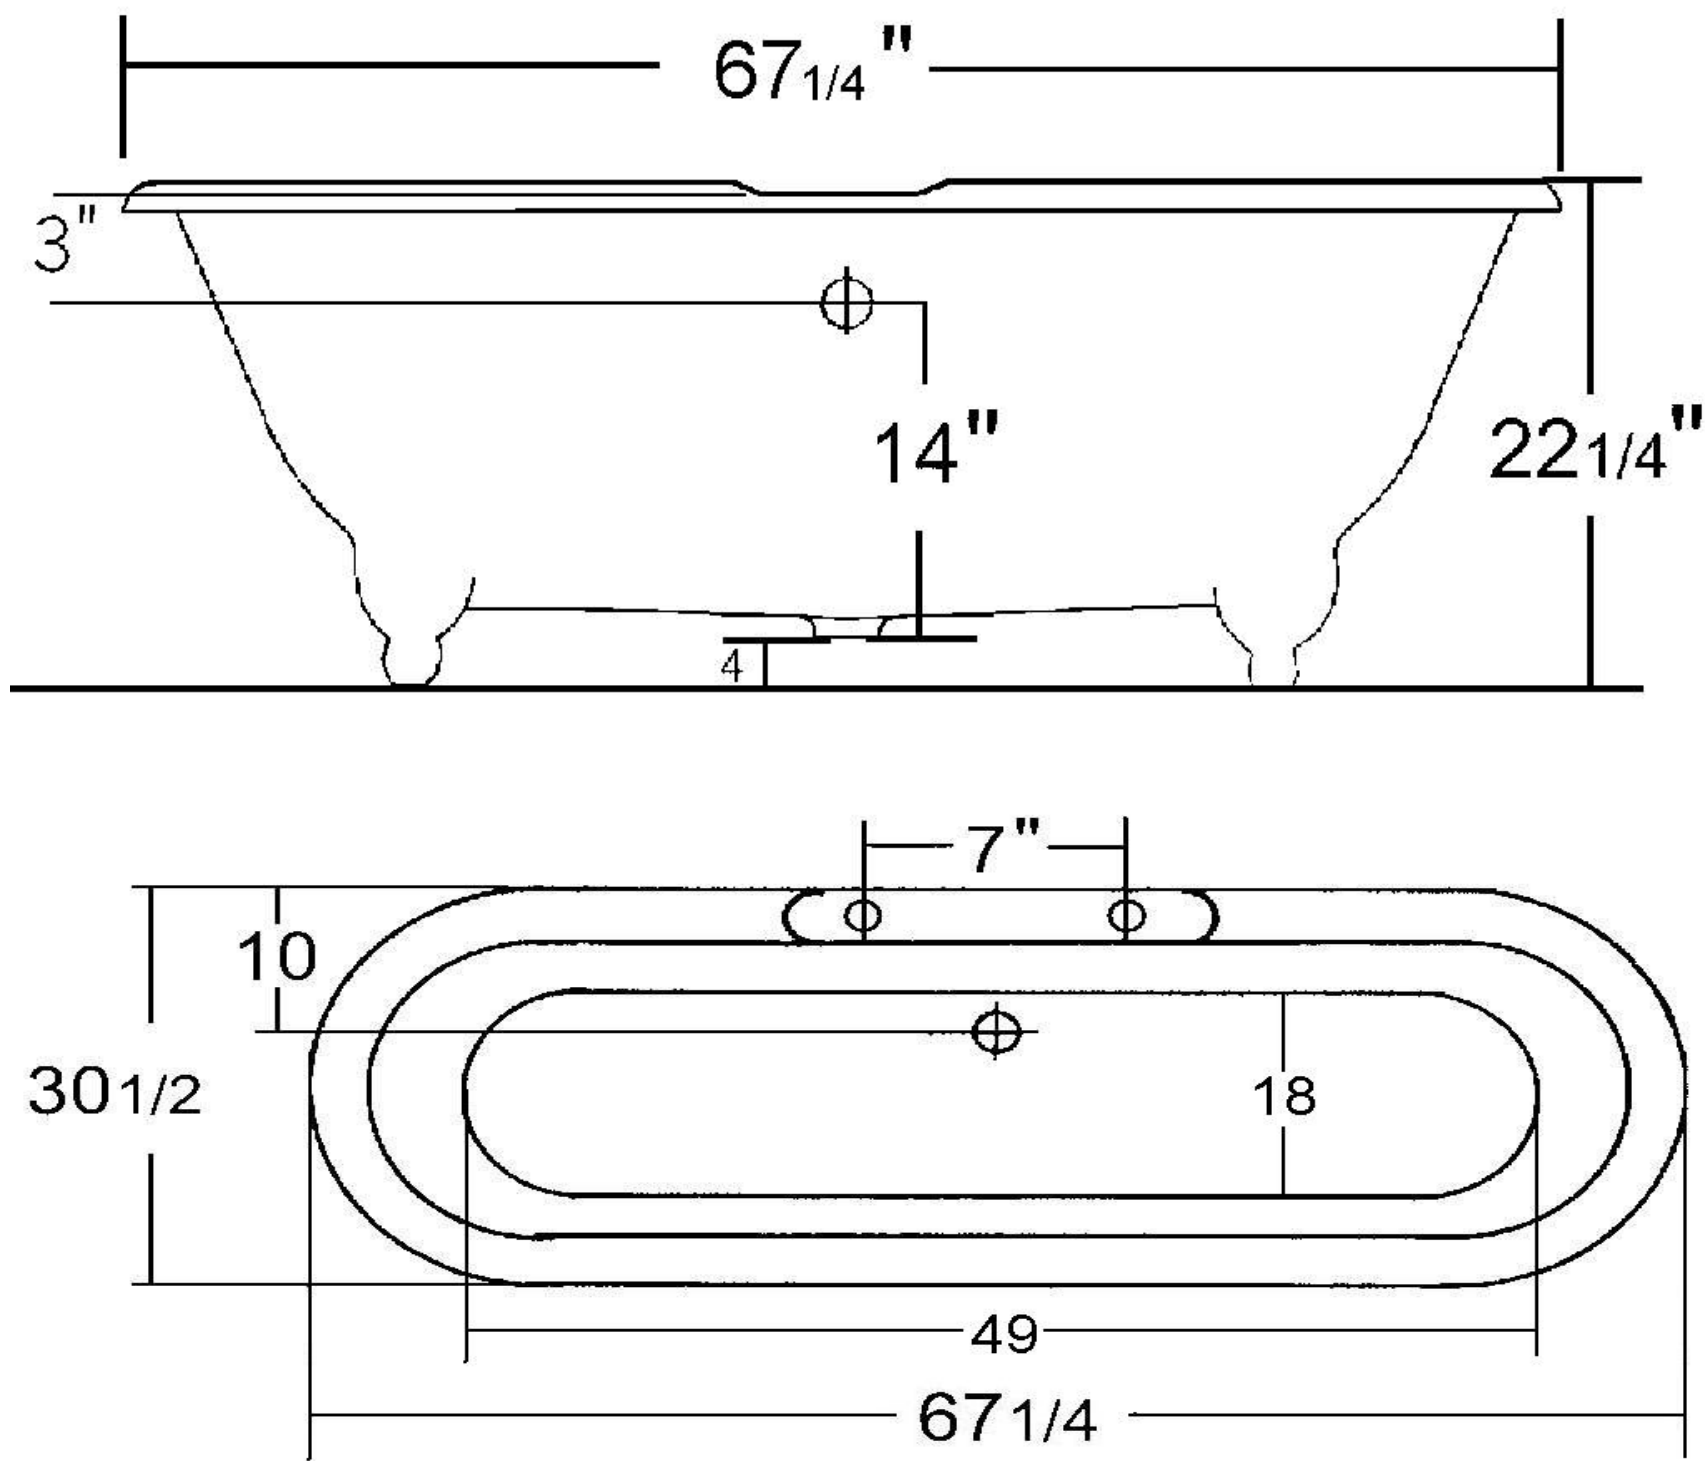

Double-ended Claw-foot bathtub

Specifications:

- . 67 1/4" L x 30 1/2" W x "H
- . Capacity: 55 gallons
- . Empty weight: 375 pounds
- . Filled weight: 833 pounds

Hole Dimensions:

- . Outlet diameter: 2"
- . Overflow diameter: 2 1/4"
- . Faucet diameter: 1 3/8"
- . Faucet spacing: 7 1/4" ϕ
- . Faucet to overflow: 2 1/4" ϕ

Tolerances are +/- 1/8"