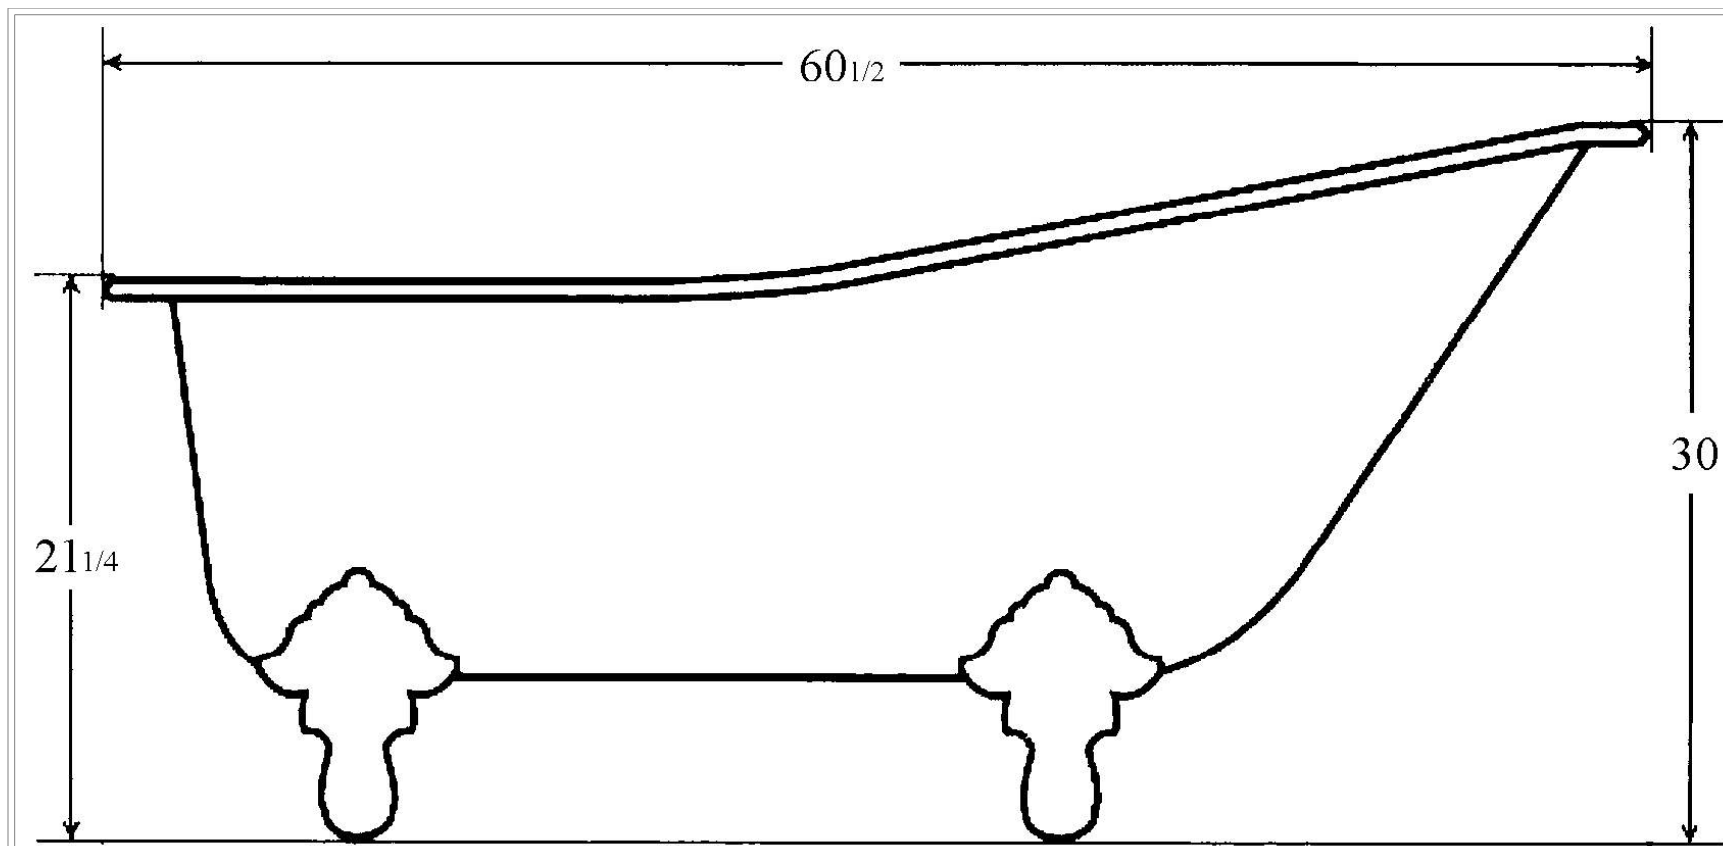

61" Slipper Claw-foot bathtub

Specifications:

- . 60 1/2" L x 30 1/2" W x 30" H
- . Capacity: 46 gallons
- . Empty Weight: 320 lbs.
- . Filled Weight: 705

Hole Dimensions:

- . Outlet diameter: 2"
- . Overflow diameter: 2 1/4"
- . Faucet diameter: 1 3/8"
- . Faucet spacing: 7" ϕ
- . Faucet to overflow: 2 1/4" ϕ

Tolerances are +/- 1/8"