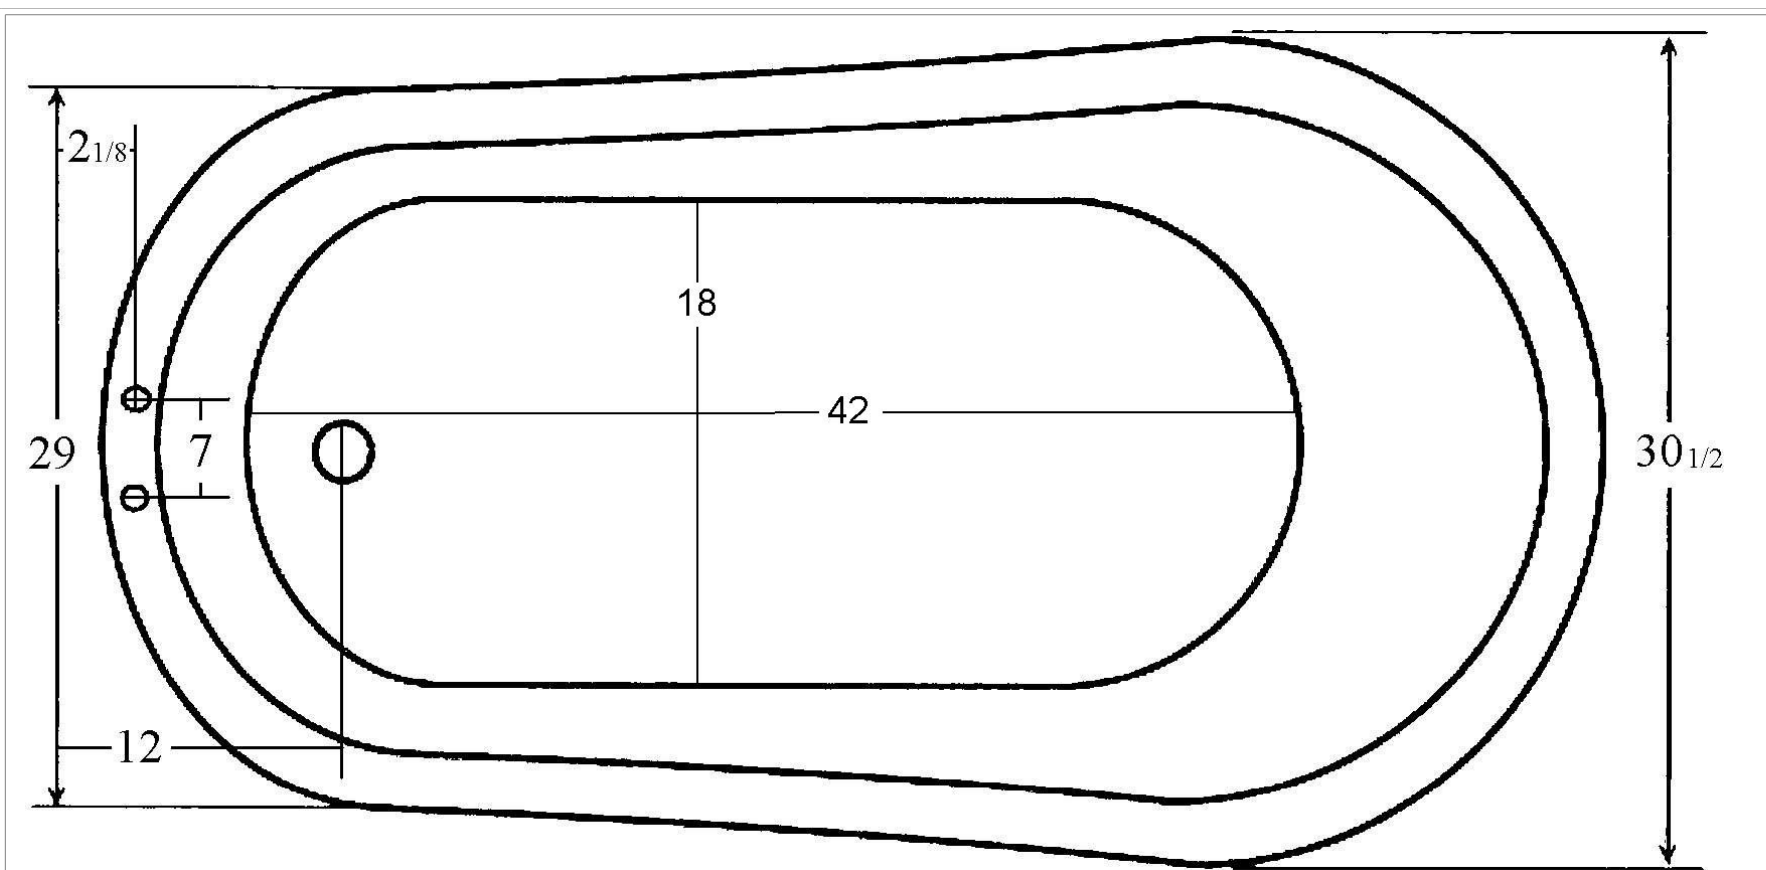

61" Slipper Claw-foot bathtub

Specifications:

- . 60 1/2" L x 30 1/2" W x 30" H
- . Capacity: 46 gallons
- . Empty Weight: 320 lbs.
- . Filled Weight: 705

Hole Dimensions:

- . Outlet diameter: 2"
- . Overflow diameter: 2 1/4"
- . Faucet diameter: 1 3/8"
- . Faucet spacing: 7" ϕ
- . Faucet to overflow: 2 1/4" ϕ

Tolerances are +/- 1/8"