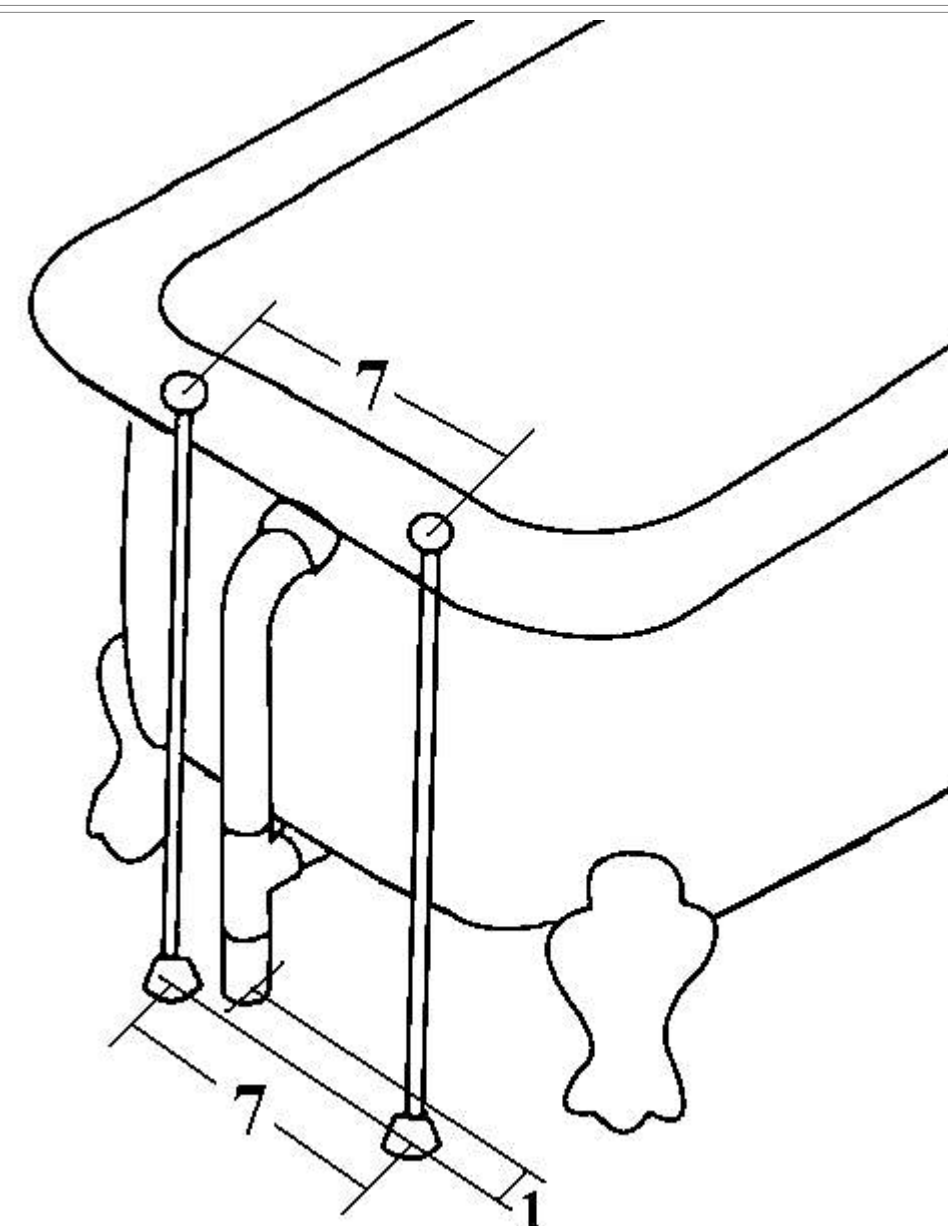

61" Slipper Claw-foot bathtub

Specifications:

- . 60 1/2" L x 30 1/2" W x 30" H
- . Capacity: 46 gallons
- . Empty Weight: 320 lbs.
- . Filled Weight: 705

Hole Dimensions:

- . Outlet diameter: 2"
- . Overflow diameter: 2 1/4"
- . Faucet diameter: 1 3/8"
- . Faucet spacing: 7" ϕ
- . Faucet to overflow: 2 1/4" ϕ

Tolerances are +/- 1/8"