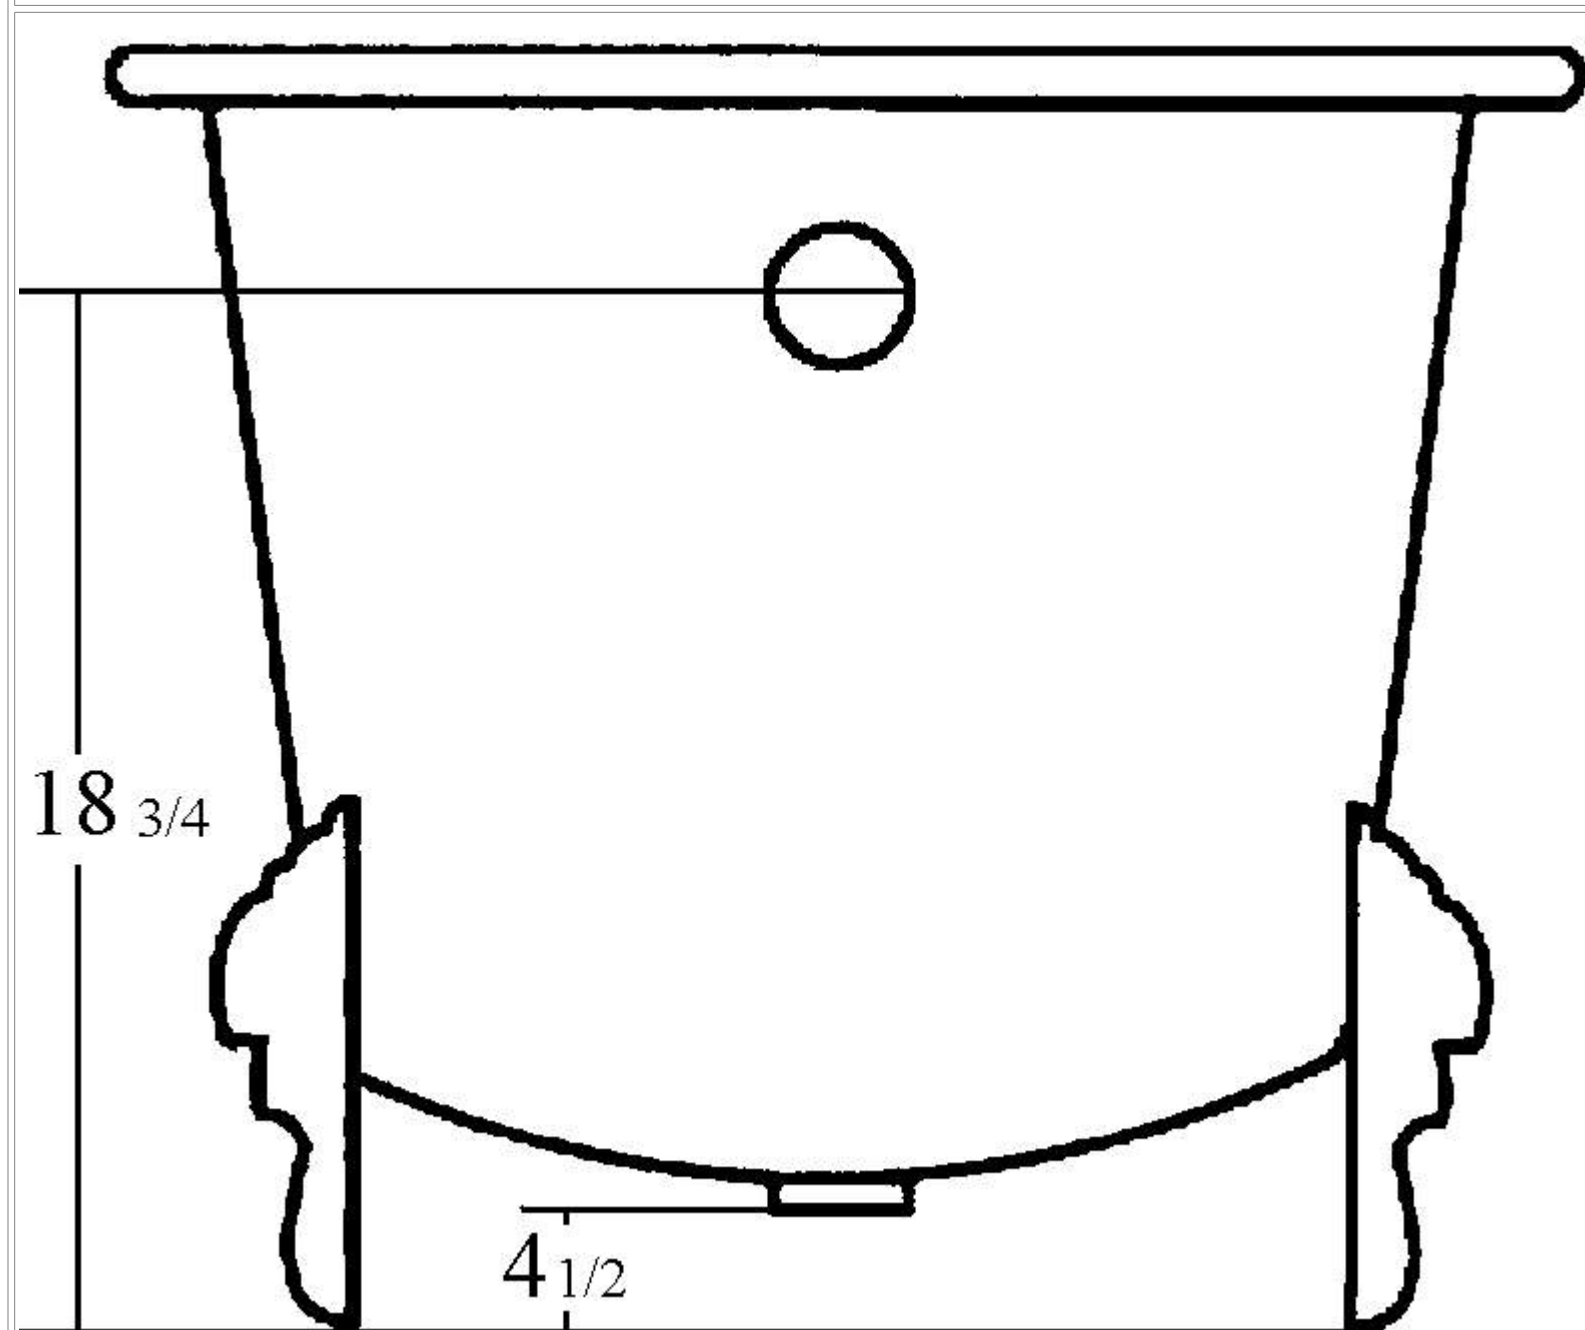

61" Slipper Claw-foot bathtub

Specifications:

- . 60 1/2" L x 30 1/2" W x 30" H
- . Capacity: 46 gallons
- . Empty Weight: 320 lbs.
- . Filled Weight: 705

Hole Dimensions:

- . Outlet diameter: 2"
- . Overflow diameter: 2 1/4"
- . Faucet diameter: 1 3/8"
- . Faucet spacing: 7" ϕ
- . Faucet to overflow: 2 1/4" ϕ

Tolerances are +/- 1/8"