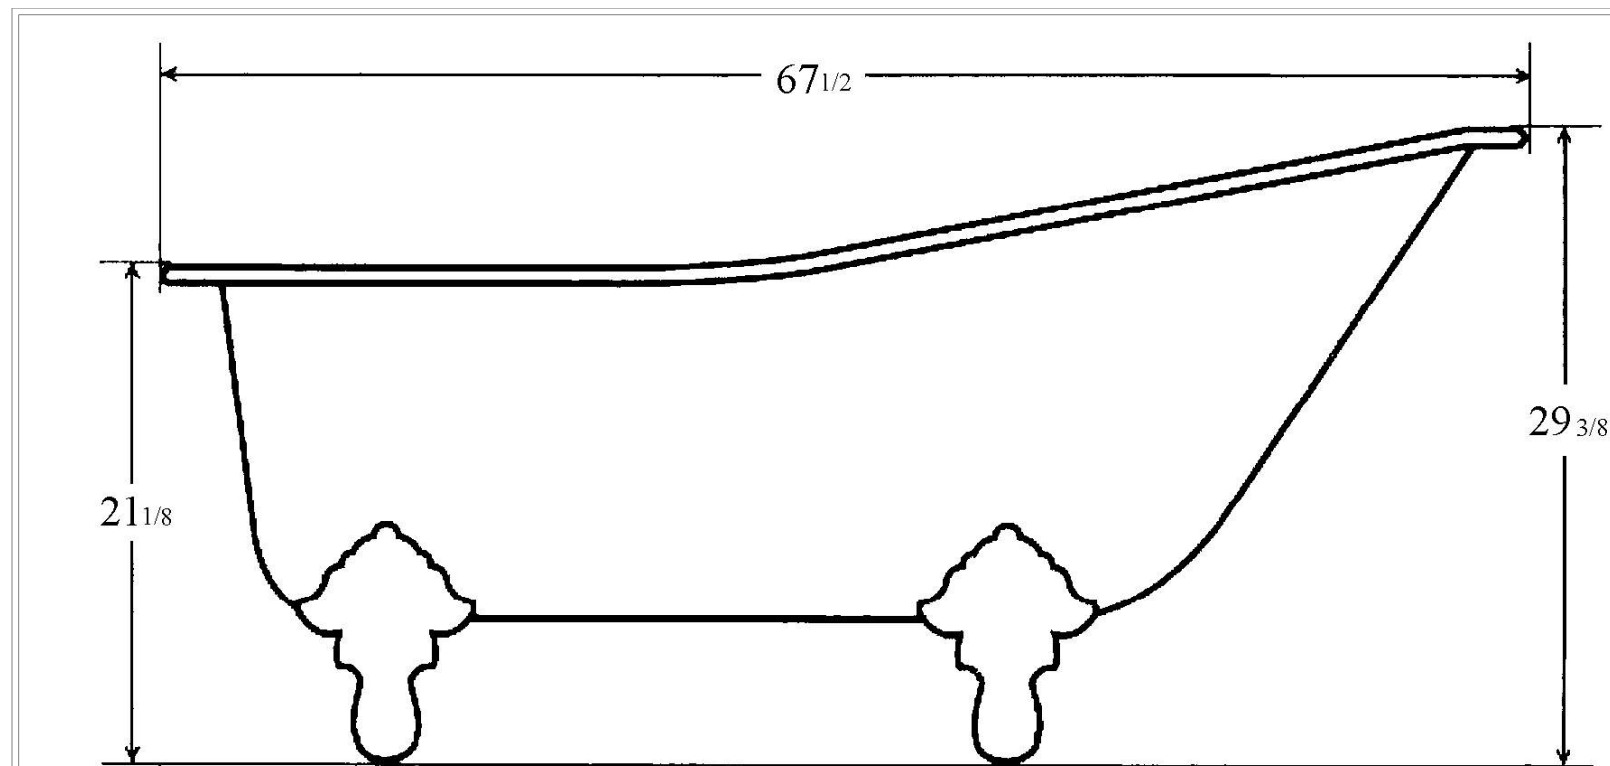

67" Slipper Claw-foot bathtub

Specifications:

- . 67 3/8" L x 30" W x 29 3/8" H
- . Capacity: 53 gallons
- . Empty Weight: 350 lbs.
- . Filled Weight: 790 lbs.

Hole Dimensions:

- . Outlet diameter: 2"
- . Overflow diameter: 2 1/4"
- . Faucet diameter: 1 3/8"
- . Faucet spacing: 7" ϕ
- . Faucet to overflow: 2 1/4" ϕ

Tolerances are +/- 1/8"