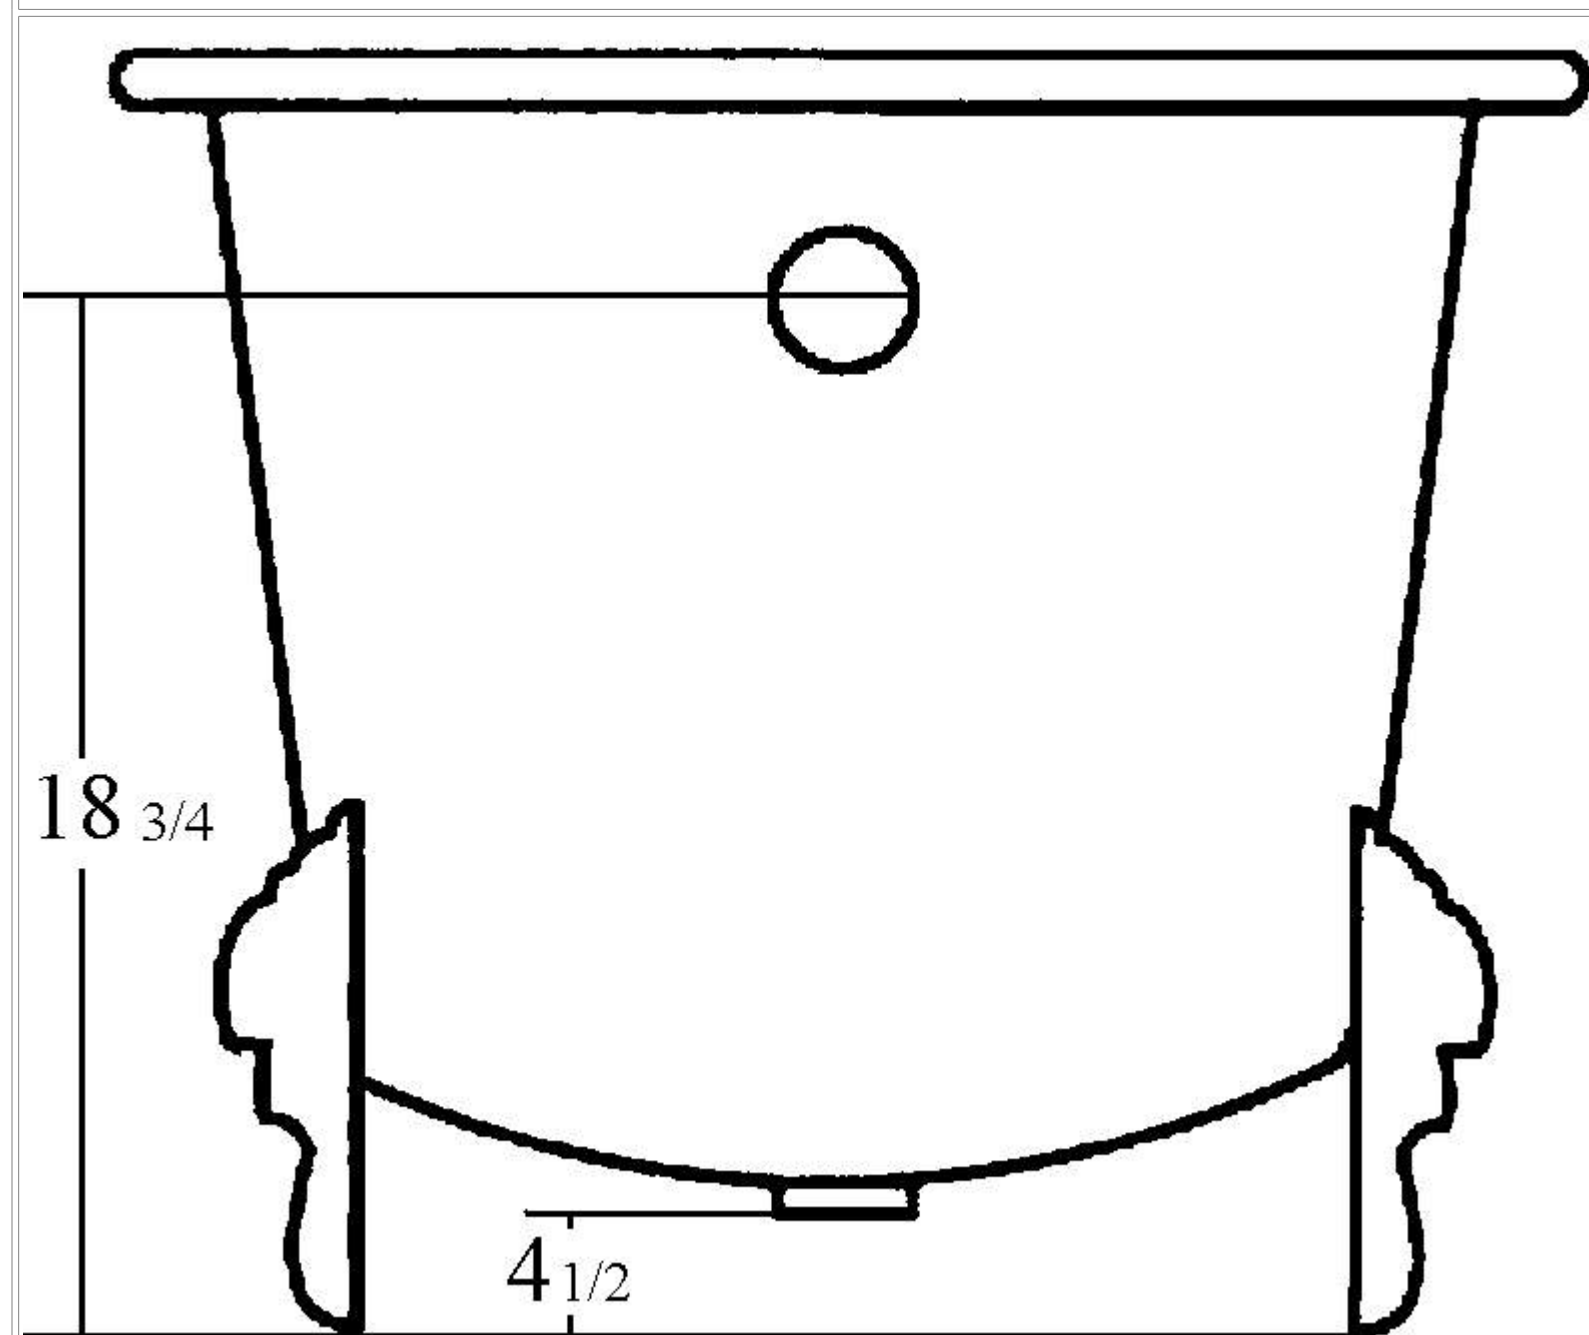

67" Slipper Claw-foot bathtub

Specifications:

- . 67 3/8" L x 30" W x 29 3/8" H
- . Capacity: 53 gallons
- . Empty Weight: 350 lbs.
- . Filled Weight: 790 lbs.

Hole Dimensions:

- . Outlet diameter: 2"
- . Overflow diameter: 2 1/4"
- . Faucet diameter: 1 3/8"
- . Faucet spacing: 7" ϕ
- . Faucet to overflow: 2 1/4" ϕ

Tolerances are +/- 1/8"