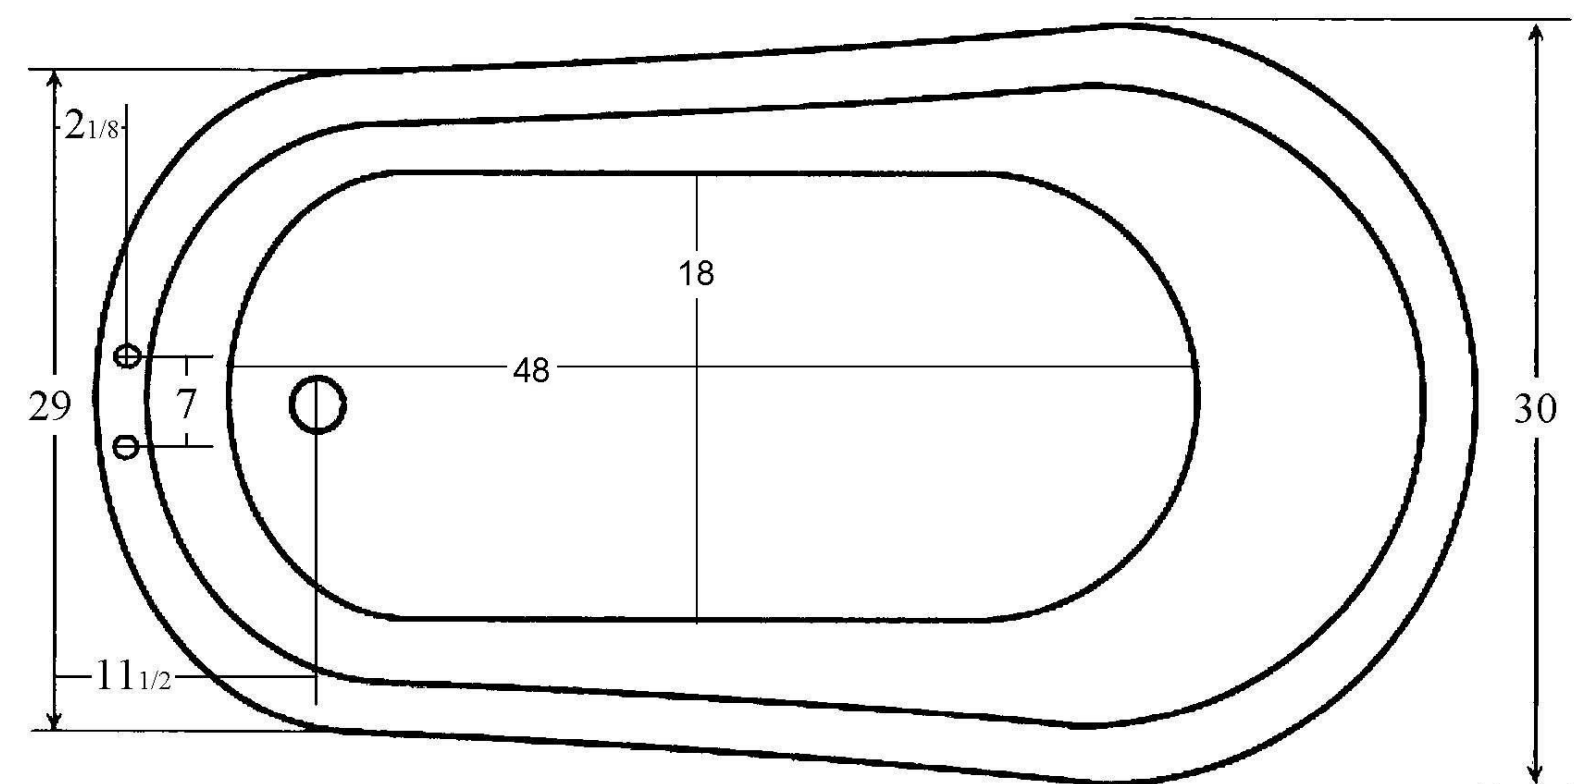

67" Slipper Claw-foot bathtub

Specifications:

- . 67 3/8" L x 30" W x 29 3/8" H
- . Capacity: 53 gallons
- . Empty Weight: 350 lbs.
- . Filled Weight: 790 lbs.

Hole Dimensions:

- . Outlet diameter: 2"
- . Overflow diameter: 2 1/4"
- . Faucet diameter: 1 3/8"
- . Faucet spacing: 7" ϕ
- . Faucet to overflow: 2 1/4" ϕ

Tolerances are +/- 1/8"