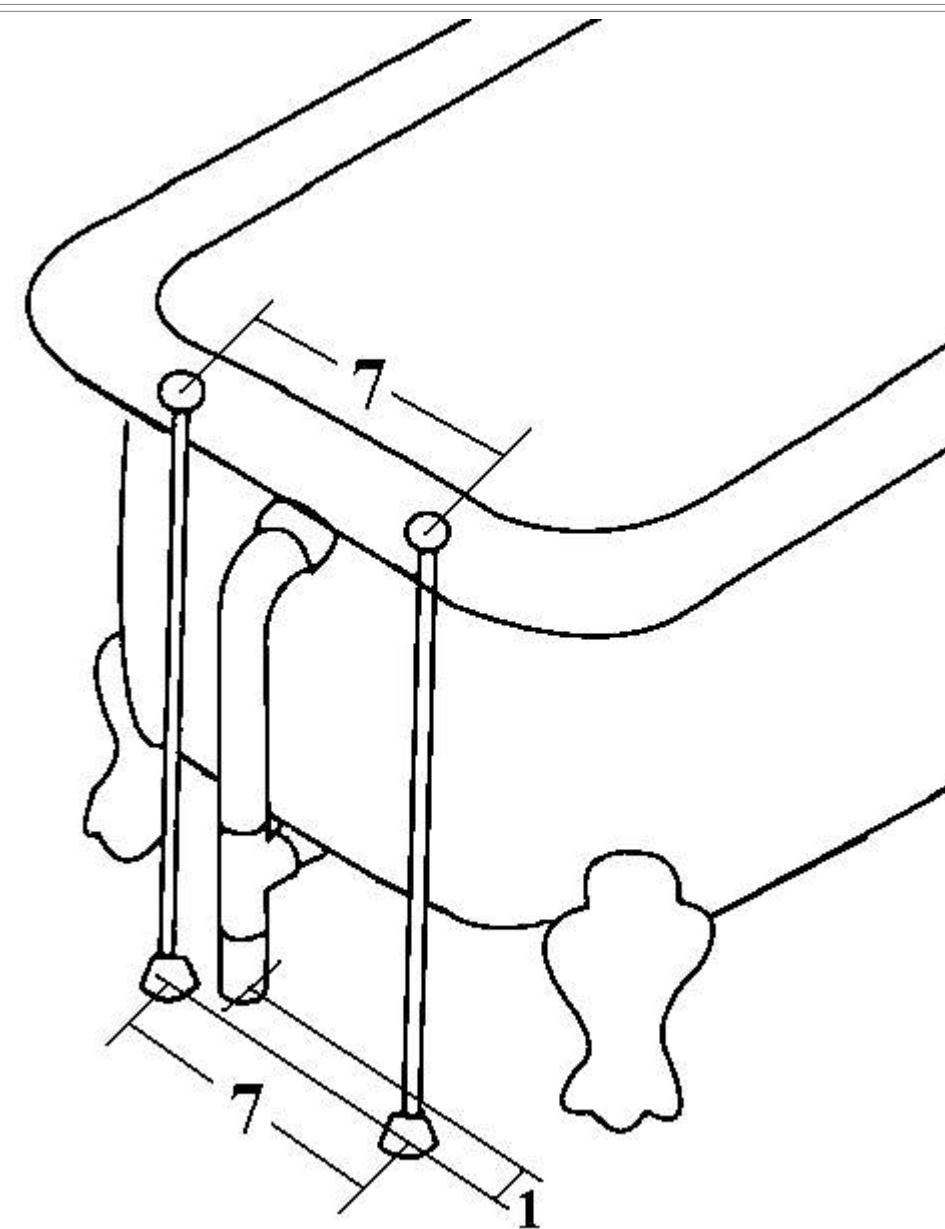

67" Slipper Claw-foot bathtub

Specifications:

- . 67 3/8" L x 30" W x 29 3/8" H
- . Capacity: 53 gallons
- . Empty Weight: 350 lbs.
- . Filled Weight: 790 lbs.

Hole Dimensions:

- . Outlet diameter: 2"
- . Overflow diameter: 2 1/4"
- . Faucet diameter: 1 3/8"
- . Faucet spacing: 7" ϕ
- . Faucet to overflow: 2 1/4" ϕ

Tolerances are +/- 1/8"