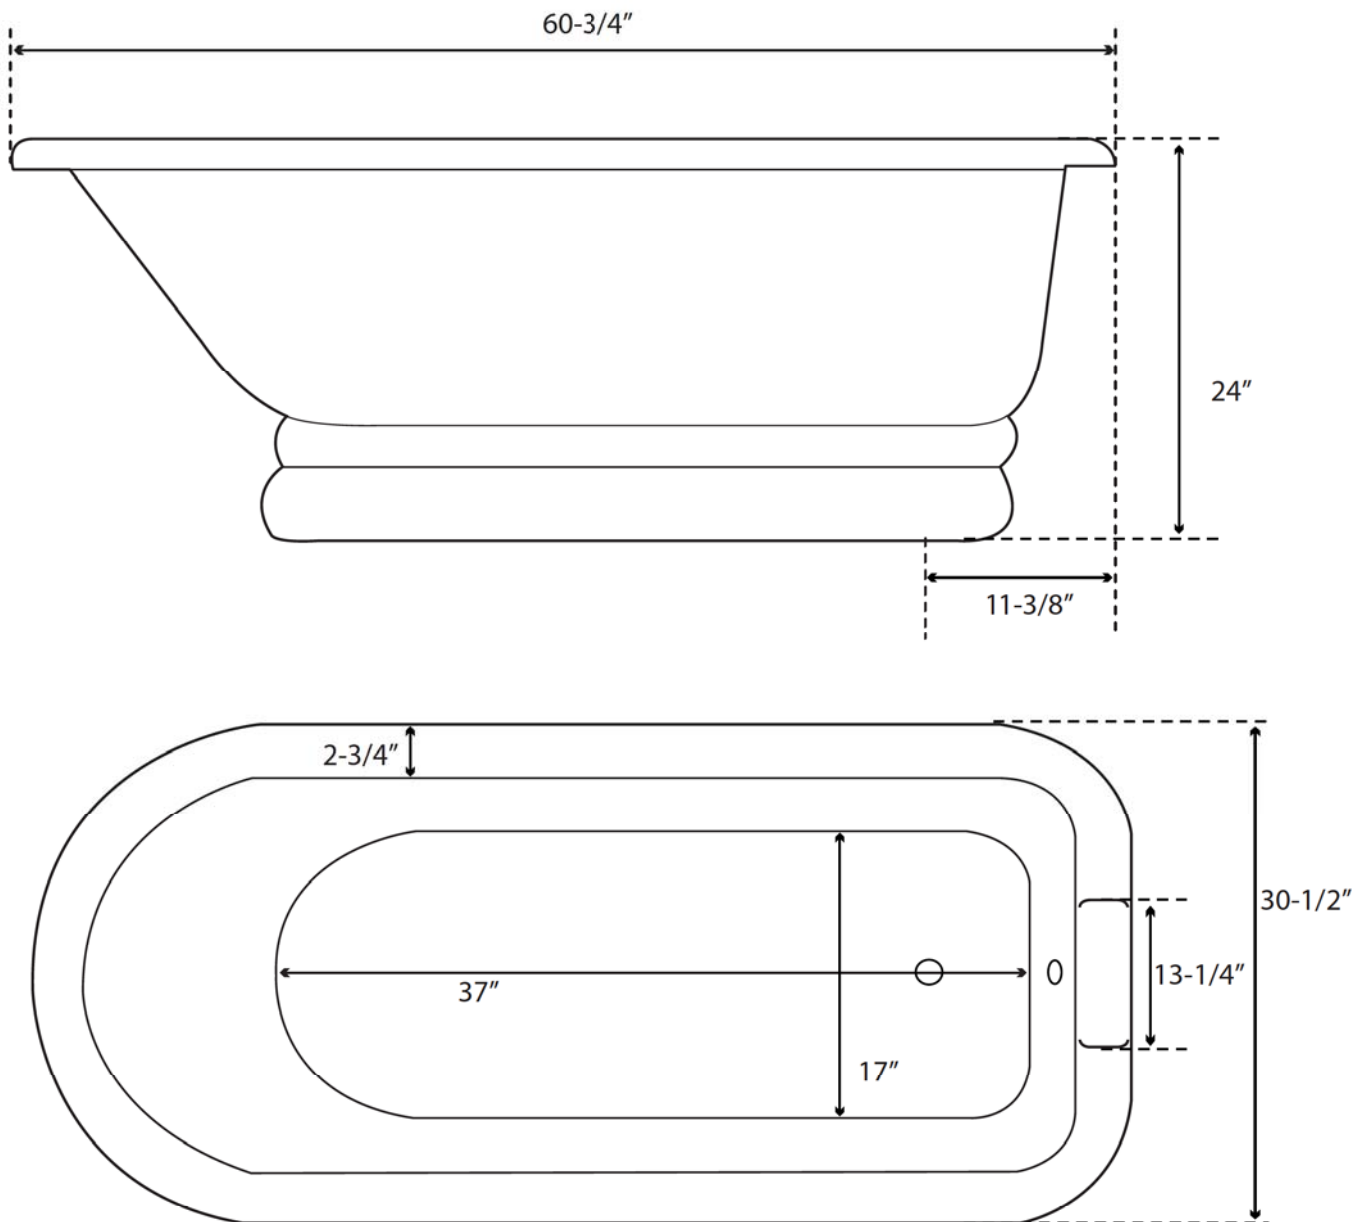

## 61" Cast Iron Roll Top Tub with Pedestal

Dimensions	60 3/4" L x 30 1/2" W x 24" H
Water Capacity	32 gallons
Tub Weight Uncrated	410 lbs.
Water Depth	12 1/2" H
Faucet Configurations	no rim holes (RT610-P) / 7" rim holes (RT611-P) 3 3/8" wall holes (RT612-P)

Measurements may vary by up to 1/2"