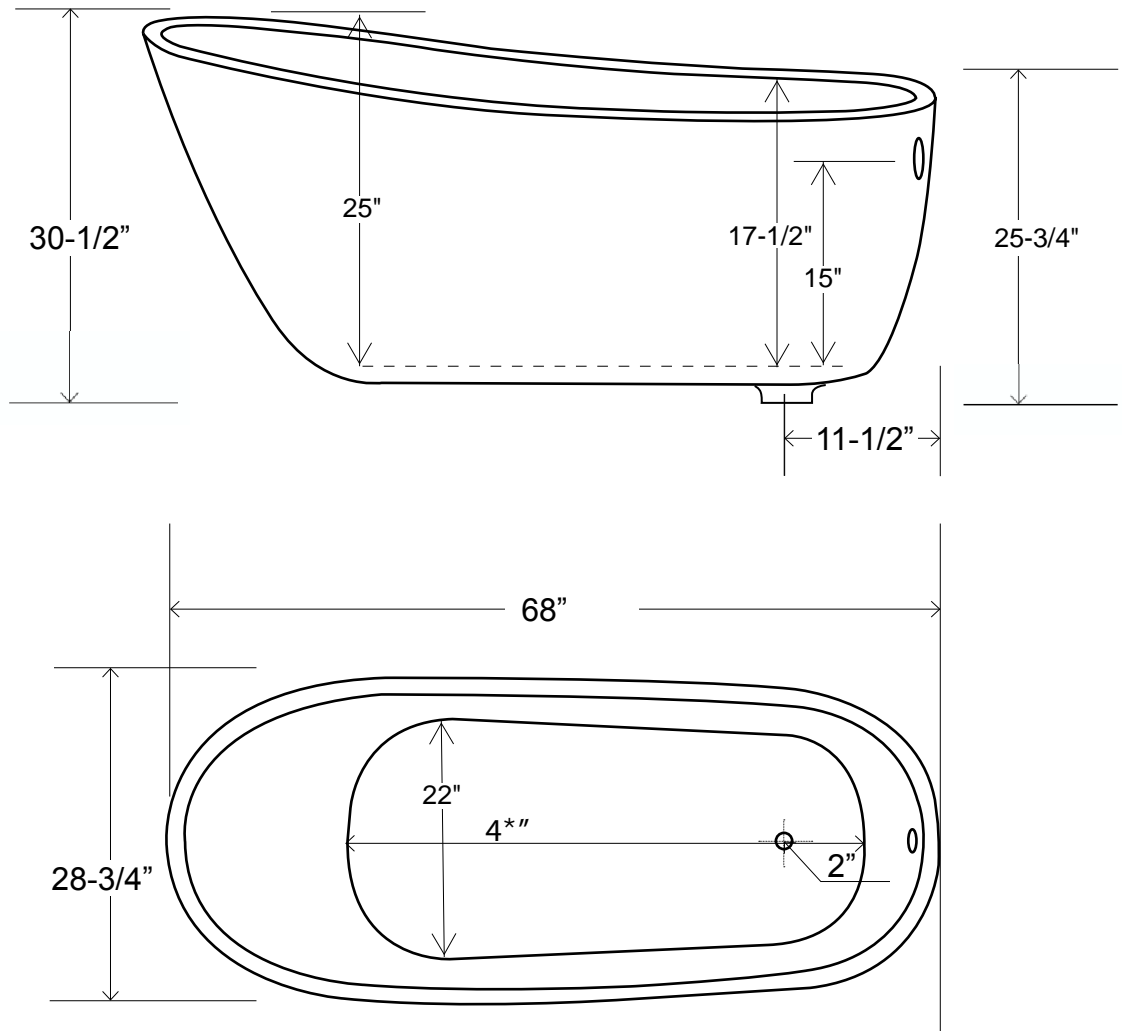

# 68" Free-Standing Acrylic Tub

Dimensions	68" L x 28-3/4" W x 25-3/4" - 30-1/2" H
Water Capacity	60 gallons
Tub Weight Uncrated	150 lbs.
Water Depth	17-1/2" (to the rim)
Faucet Configurations	No rim holes

Measurements may vary by up to 1/2"