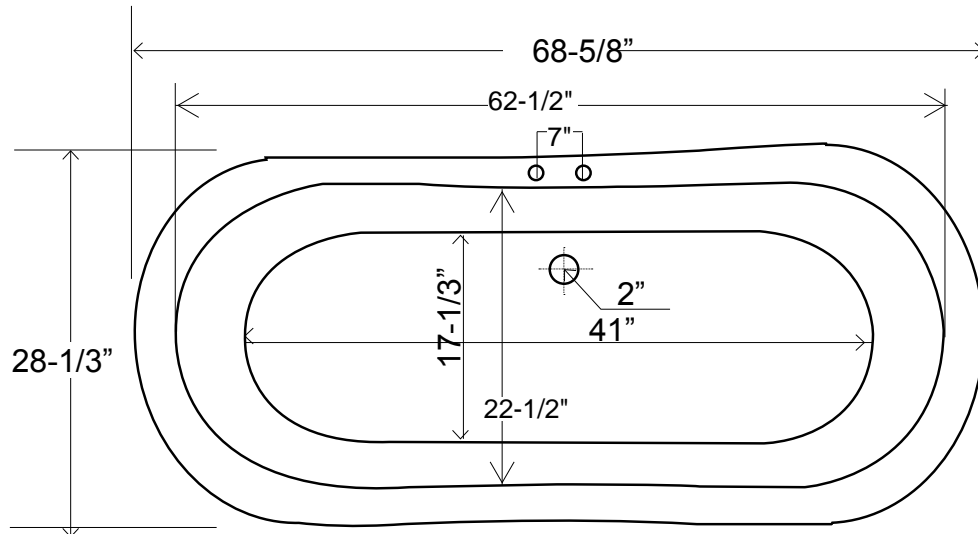

69" Free Standing Acrylic Tub

Dimensions	69" L x 28-1/3" W x 31" H
Water Capacity	53 gallons
Tub Weight Uncrated	100 lbs.
Water Depth	17" H (to the rim)
Faucet Configurations	No rim holes / 7" rim holes

Measurements may vary by up to 1/2"