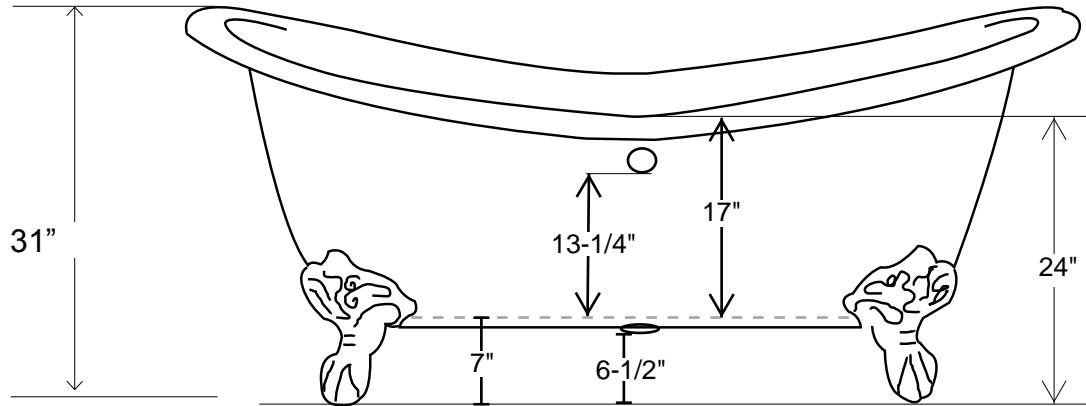

69" Free Standing Acrylic Tub

Dimensions	69" L x 28-1/3" W x 31" H
Water Capacity	53 gallons
Tub Weight Uncrated	100 lbs.
Water Depth	17" H (to the rim)
Faucet Configurations	No rim holes / 7" rim holes

Measurements may vary by up to 1/2"