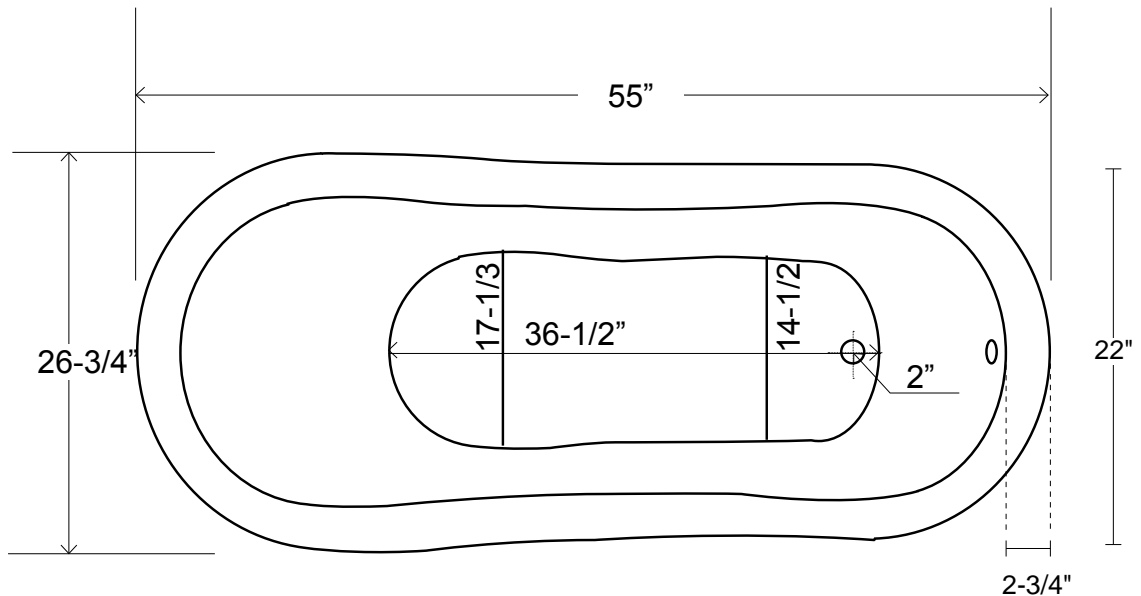

55" Acrylic Slipper Tub

Dimensions	55" L x 26-3/4" W x 25 - 32-1/8" H
Water Capacity	42 gallons
Tub Weight Uncrated	75 lbs.
Water Depth	17" H (to the rim)
Faucet Configurations	No rim holes -or- with 7" rim holes

Measurements may vary by up to 1/2"