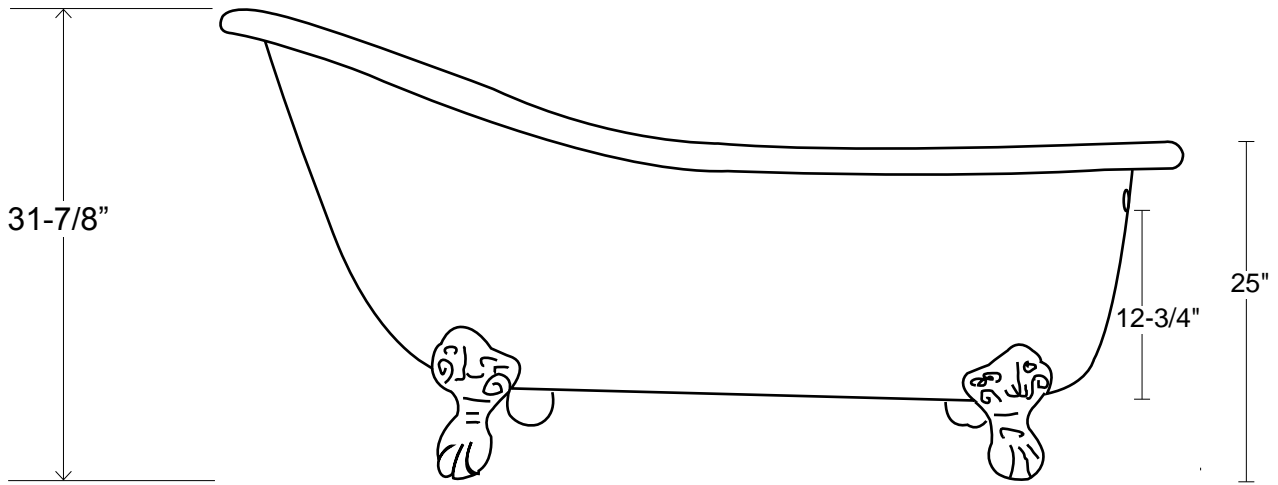

55" Acrylic Slipper Tub

Dimensions	55" L x 26-3/4" W x 25 - 32-1/8" H
Water Capacity	42 gallons
Tub Weight Uncrated	75 lbs.
Water Depth	17" H (to the rim)
Faucet Configurations	No rim holes -or- with 7" rim holes

Measurements may vary by up to 1/2"