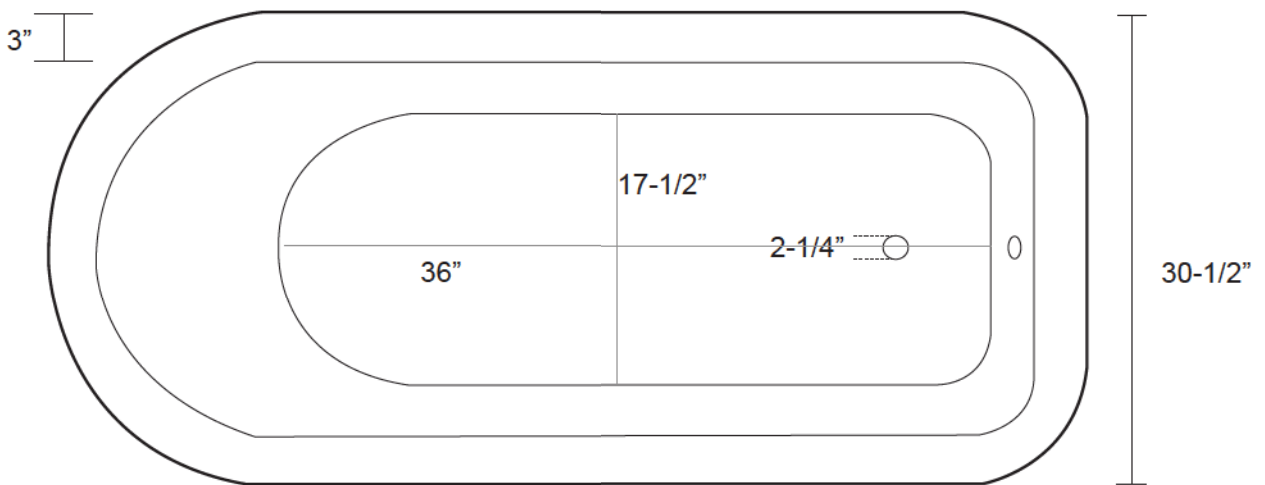

# 57" Cast Iron Roll Top Tub with Ball and Claw Feet

Dimensions	57-1/4" L x 30-1/2" W x 24" H
Water Capacity	32 gallons
Tub Weight Uncrated	246 lbs
Water Depth	12-1/2" H
Faucet Configurations	no rim holes (RT570) / 7" rim holes (RT571) 3 3/8" wall holes (RT572)

Measurements may vary by up to 1/2"