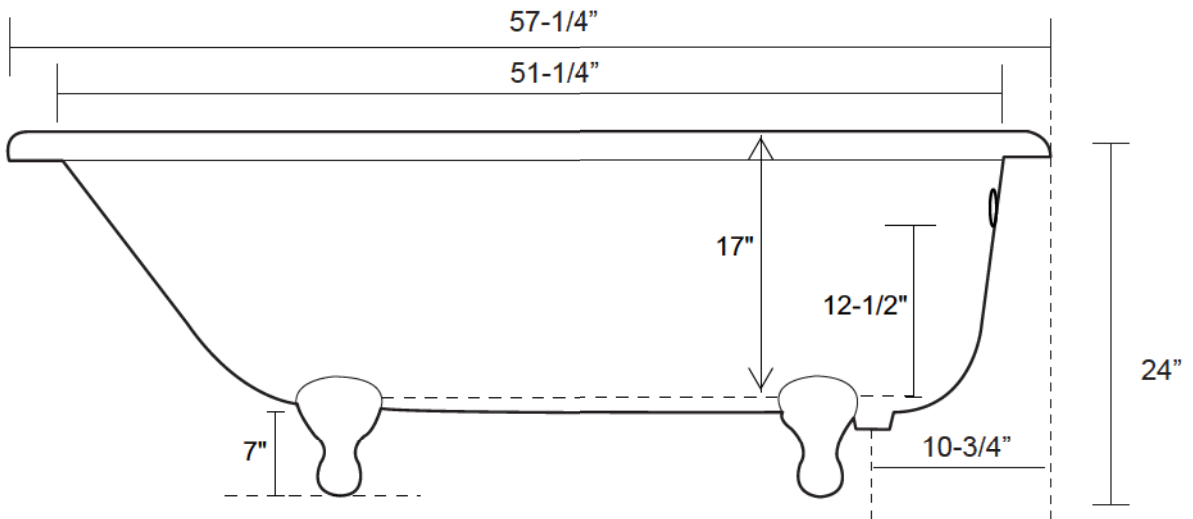

# 57" Cast Iron Roll Top Tub with Ball and Claw Feet

Dimensions	57-1/4" L x 30-1/2" W x 24" H
Water Capacity	32 gallons
Tub Weight Uncrated	246 lbs
Water Depth	12-1/2" H
Faucet Configurations	no rim holes (RT570) / 7" rim holes (RT571) 3 3/8" wall holes (RT572)

Measurements may vary by up to 1/2"