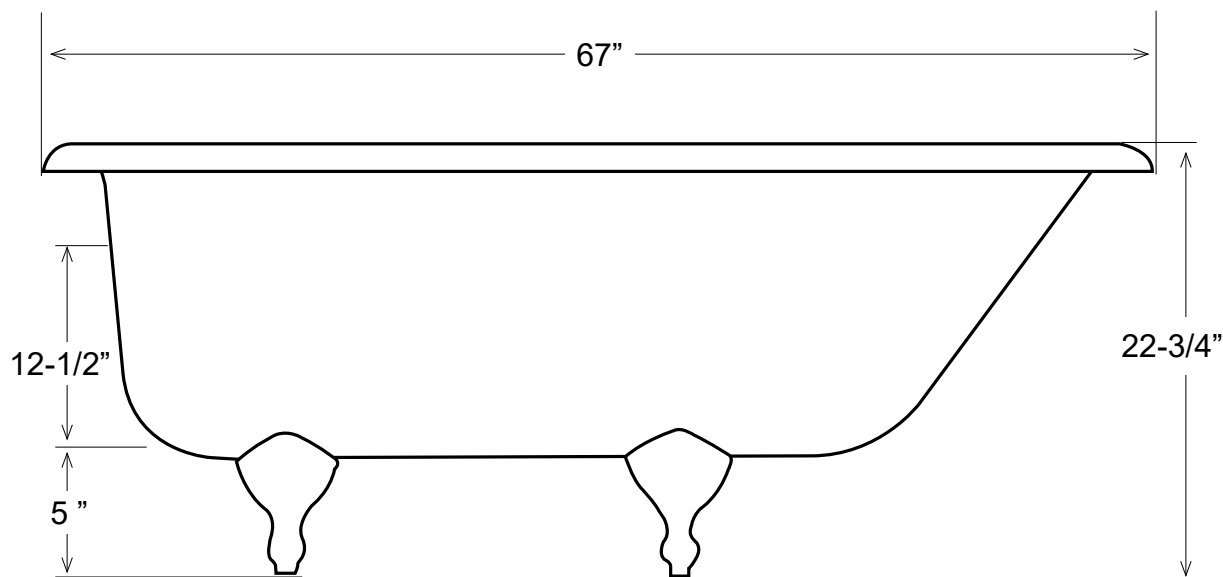

67" Cast Iron Roll Top Tub with Ball and Claw Feet

Dimensions	67" L x 30-1/2" W x 22-3/4" H
Water Capacity	42 gallons
Tub Weight Uncrated	284 lbs
Water Depth	12 1/2" H
Faucet Configurations	no rim holes (RT670) / 7" rim holes (RT671) 3-3/8" wall holes (RT672)

Measurements may vary by up to 1/2"