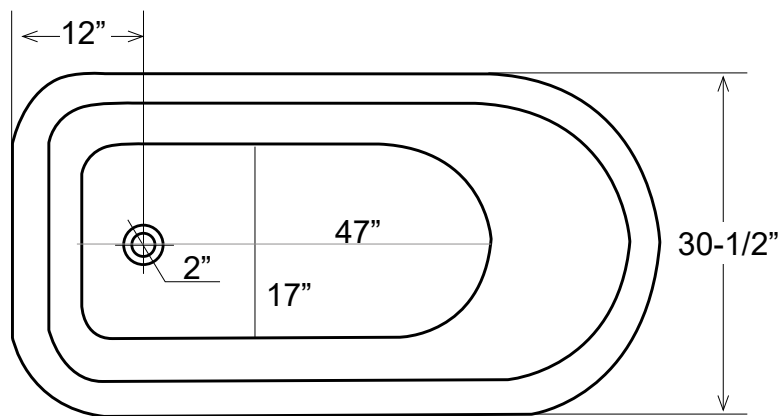

67" Cast Iron Roll Top Tub with Ball and Claw Feet

Dimensions	67" L x 30-1/2" W x 22-3/4" H
Water Capacity	42 gallons
Tub Weight Uncrated	284 lbs
Water Depth	12 1/2" H
Faucet Configurations	no rim holes (RT670) / 7" rim holes (RT671) 3-3/8" wall holes (RT672)

Measurements may vary by up to 1/2"