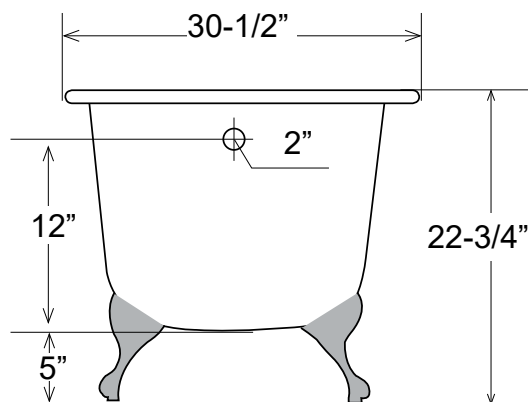

67" Cast Iron Roll Top Tub with Ball and Claw Feet

Dimensions	67" L x 30-1/2" W x 22-3/4" H
Water Capacity	42 gallons
Tub Weight Uncrated	284 lbs
Water Depth	12 1/2" H
Faucet Configurations	no rim holes (RT670) / 7" rim holes (RT671) 3-3/8" wall holes (RT672)

Measurements may vary by up to 1/2"