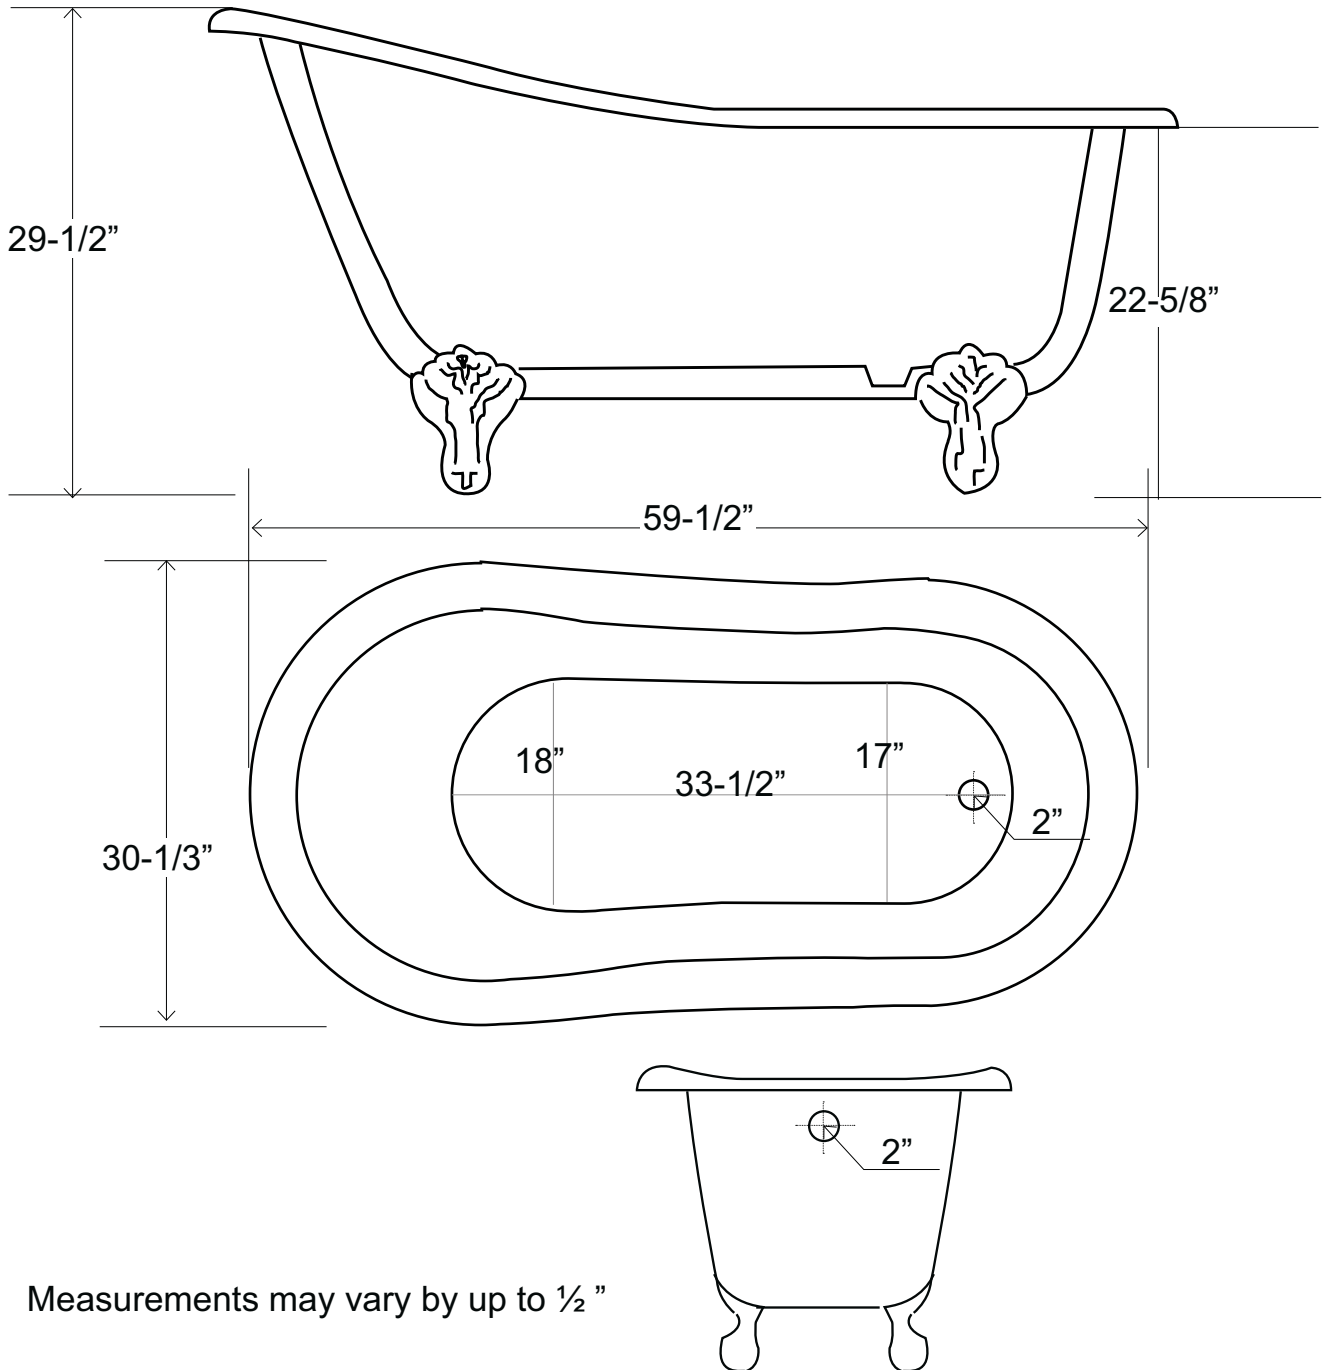

59.5" Acrylic Slipper Tub

Dimensions	59-1/2" L x 30-1/3" W x 22-5/8" - 29-1/2" H
Water Capacity	37 gallons
Tub Weight Uncrated	86 lbs
Water Depth	12" H (to overflow)
Faucet Configurations	- No rim holes -or- - 7" rim holes

Measurements may vary by up to 1/2"