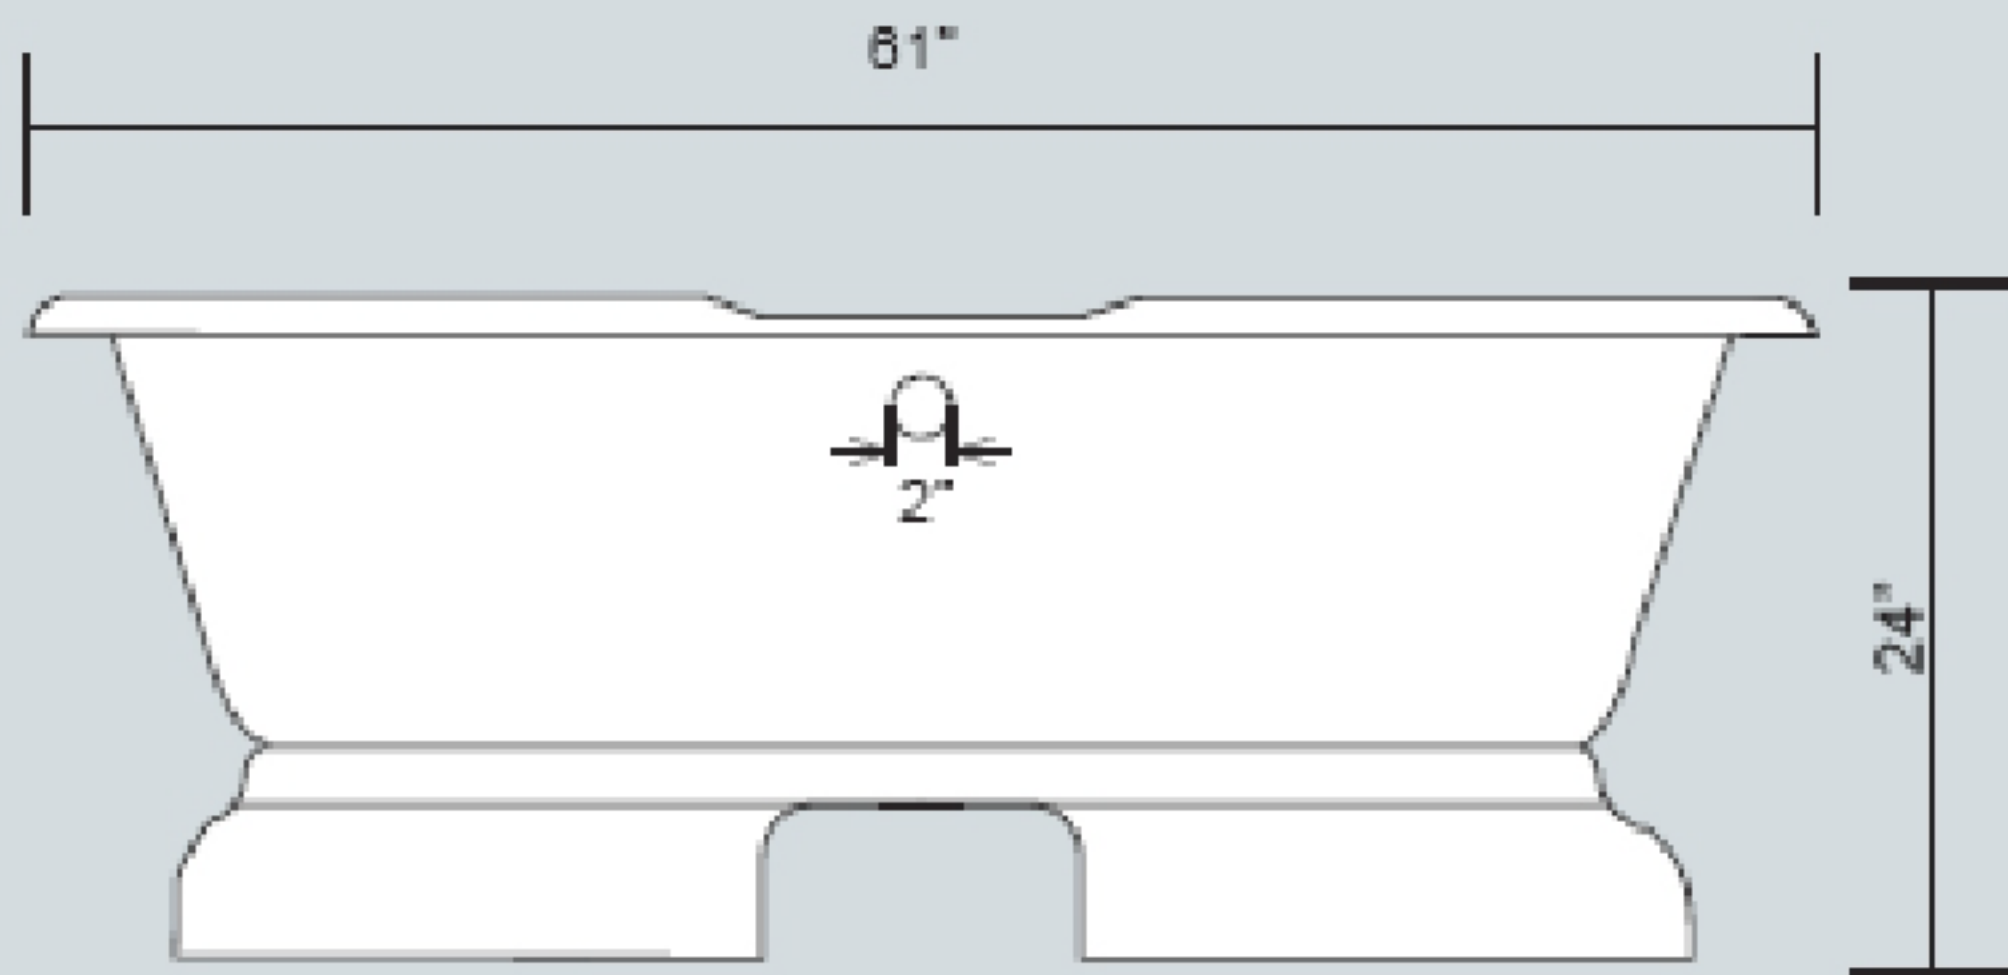

## 61" Dual Tub with Pedestal

- Dimensions: 61" L x 31" W x 24" H
- Water depth is 13-1/2"
- Tub Weight Uncrated: 340 lbs
- Overflow hole diameter is 2"

\* All measurements are approximate. Measurements may vary +/- 1/2".