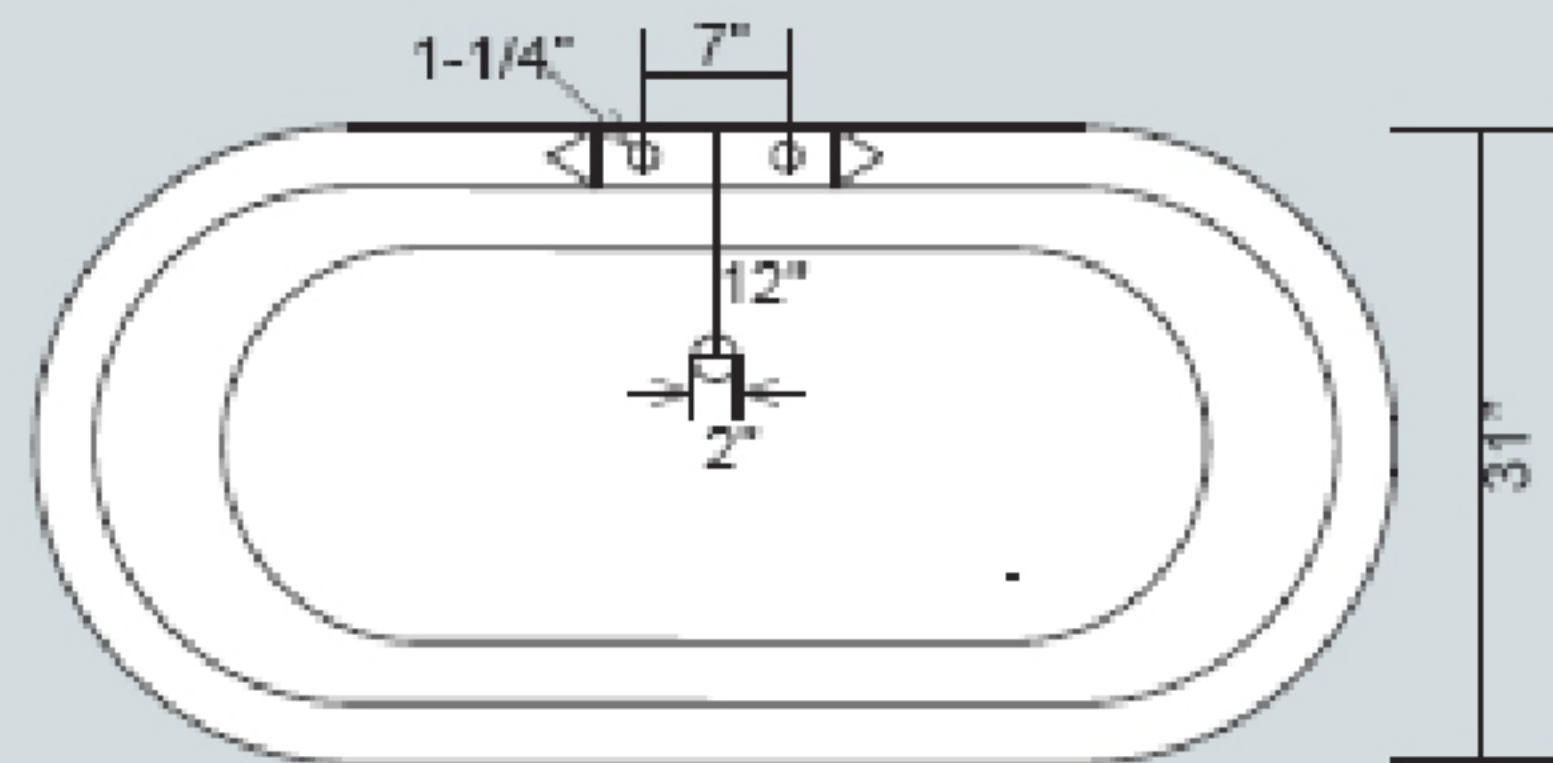

## 61" Dual Tub with Pedestal

- Dimensions: 61" L x 31" W x 24" H
- Water depth is 13-1/2"
- Tub Weight Uncrated: 340 lbs
- Overflow hole diameter is 2"

\* All measurements are approximate. Measurements may vary +/- 1/2".