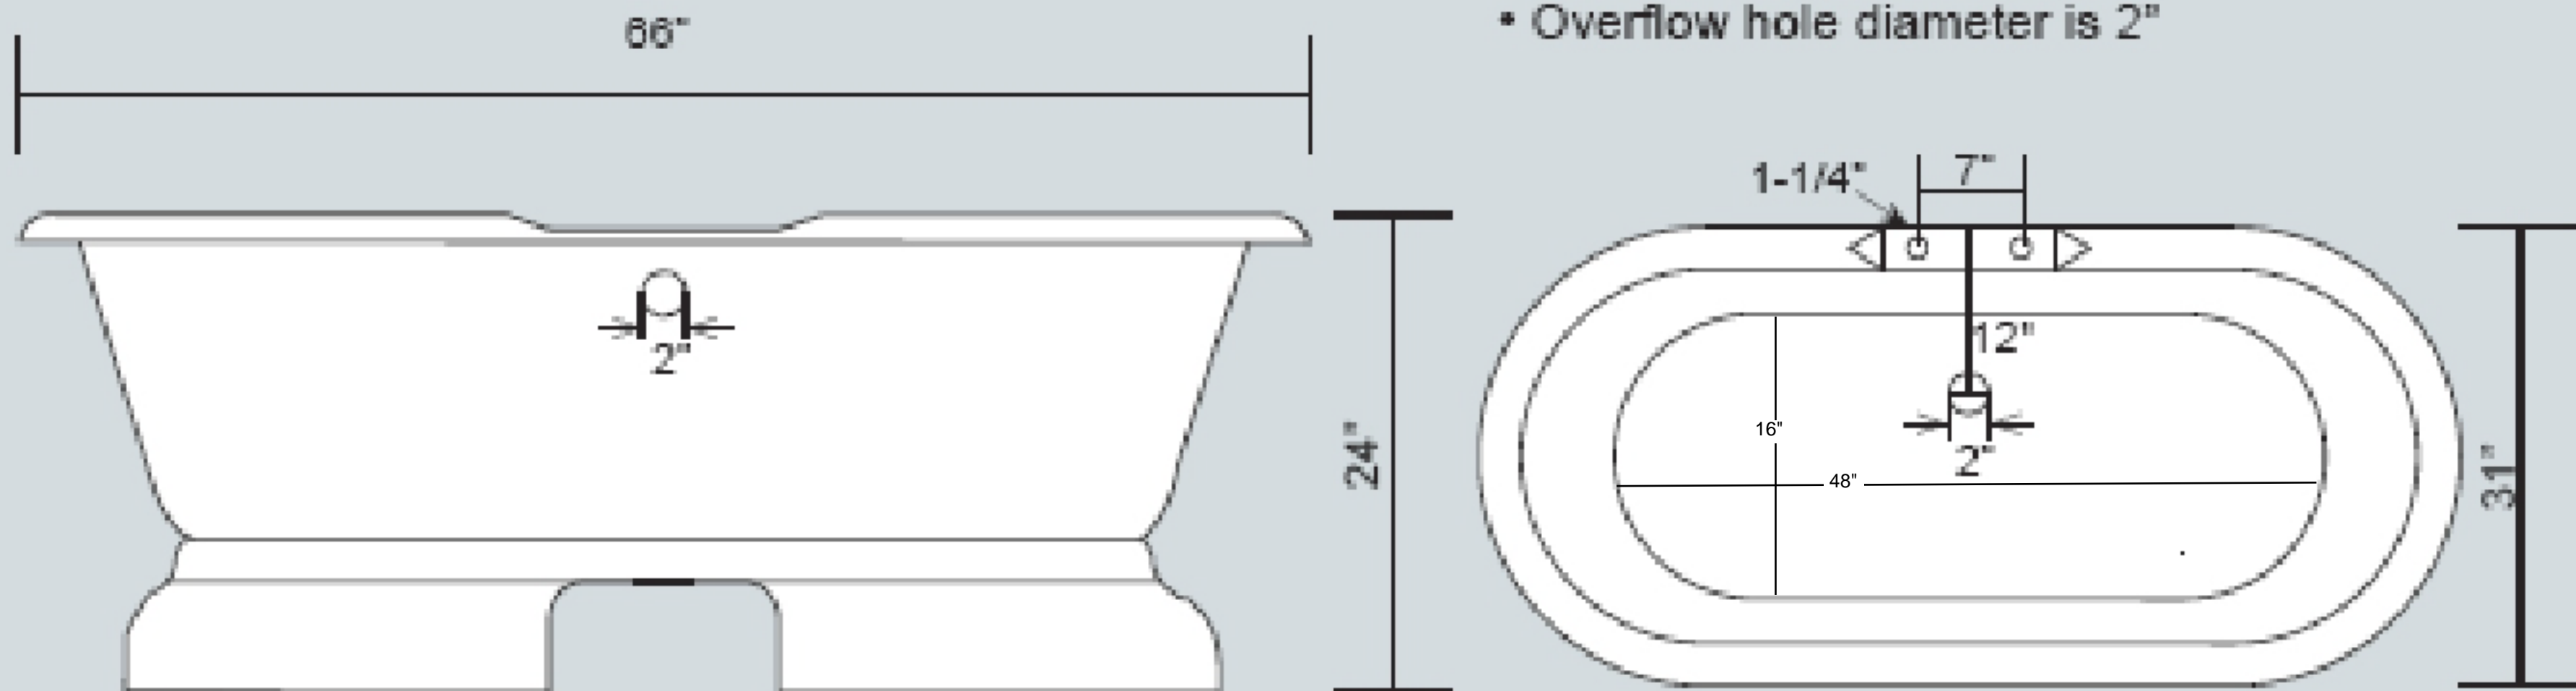

66" Dual Tub with Pedestal

- Dimensions: 66" L x 31" W x 24" H
- Water depth is 13-1/2"
- Tub Weight Uncrated: 370 lbs
- Overflow hole diameter is 2"

* All measurements are approximate. Measurements may vary +/- 1/2".