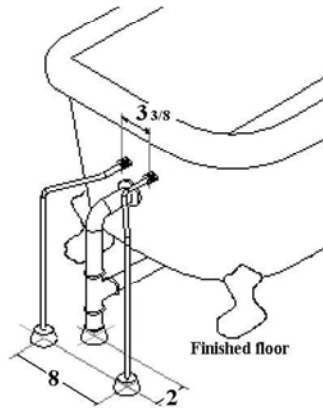

Traditional 61" Rolled-rim Claw-foot Bathtub

Specifications:

- . 60 1/2" L x 30 1/2" W x 23 1/4" H
- . Capacity: 41 gallons
- . Empty weight: 286 pounds
- . Filled weight: 626 pounds

Hole Dimensions:

- . Outlet diameter: 2"
- . Overflow diameter: 2 1/4"
- . Faucet diameter: 1 3/8"
- . Faucet spacing: 3 1/2" ϕ
- . Faucet to overflow: 2 1/4" ϕ

Tolerances are +/- 1/4"