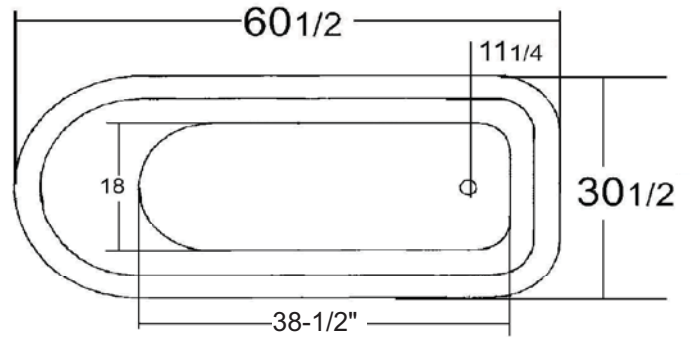

Traditional 61" Rolled-rim Claw-foot Bathtub

Specifications:

- . 60 1/2" L x 30 1/2" W x 23 1/4" H
- . Capacity: 41 gallons
- . Empty weight: 286 pounds
- . Filled weight: 626 pounds

Hole Dimensions:

- . Outlet diameter: 2"
- . Overflow diameter: 2 1/4"
- . Faucet diameter: 1 3/8"
- . Faucet spacing: 3 1/2" ϕ
- . Faucet to overflow: 2 1/4" ϕ

Tolerances are +/- 1/4"