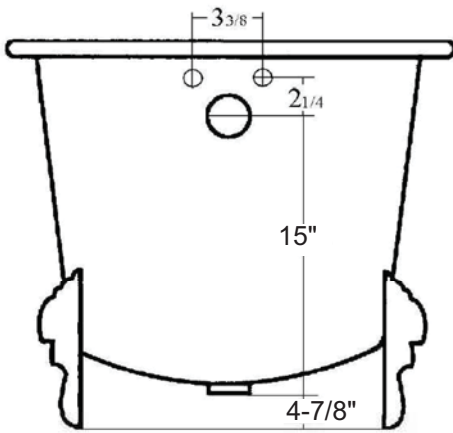

Traditional 61" Rolled-rim Claw-foot Bathtub

Specifications:

- . 60 1/2" L x 30 1/2" W x 23 1/4" H
- . Capacity: 41 gallons
- . Empty weight: 286 pounds
- . Filled weight: 626 pounds

Hole Dimensions:

- . Outlet diameter: 2"
- . Overflow diameter: 2 1/4"
- . Faucet diameter: 1 3/8"
- . Faucet spacing: 3 1/2" ϕ
- . Faucet to overflow: 2 1/4" ϕ

Tolerances are +/- 1/4"