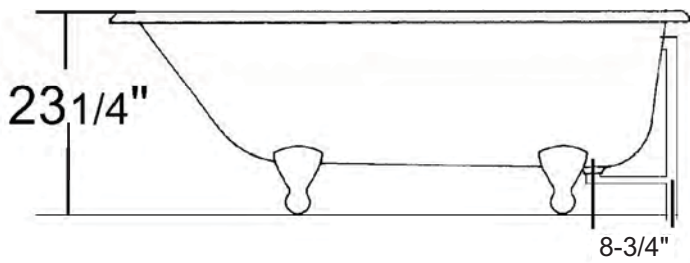

Traditional 61" Rolled-rim Claw-foot Bathtub

Specifications:

- . 60 1/2" L x 30 1/2" W x 23 1/4" H
- . Capacity: 41 gallons
- . Empty weight: 286 pounds
- . Filled weight: 626 pounds

Hole Dimensions:

- . Outlet diameter: 2"
- . Overflow diameter: 2 1/4"
- . Faucet diameter: 1 3/8"
- . Faucet spacing: 3 1/2" ϕ
- . Faucet to overflow: 2 1/4" ϕ

Tolerances are +/- 1/4"